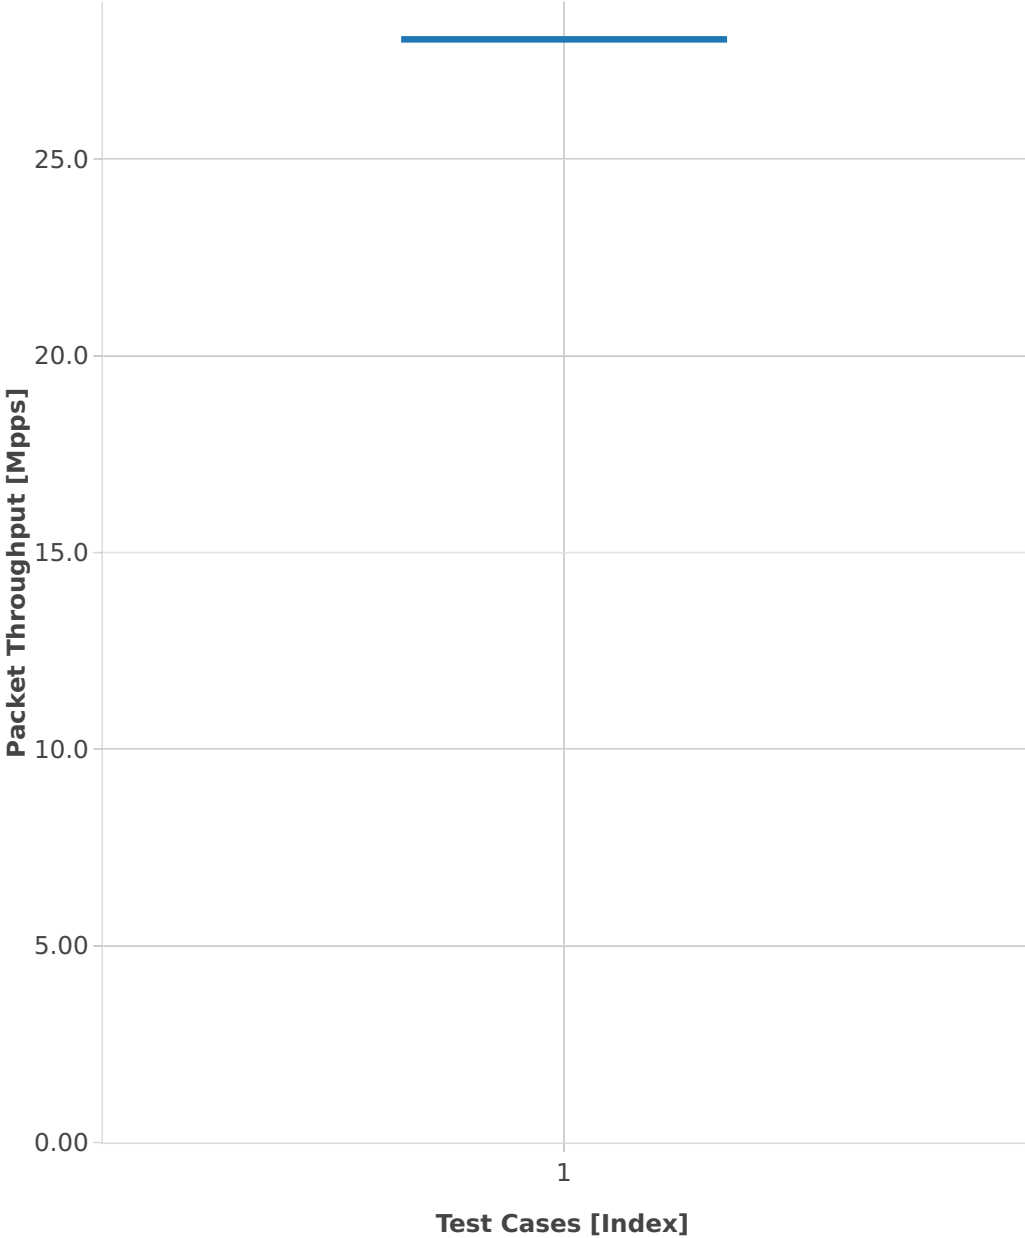

Packet Throughput: testpmd-3n-hsw-x710-64b-1t1c-base-pdr

■ 1. (10 runs) 10ge2p1x710-eth-l2xcbase-testpmd