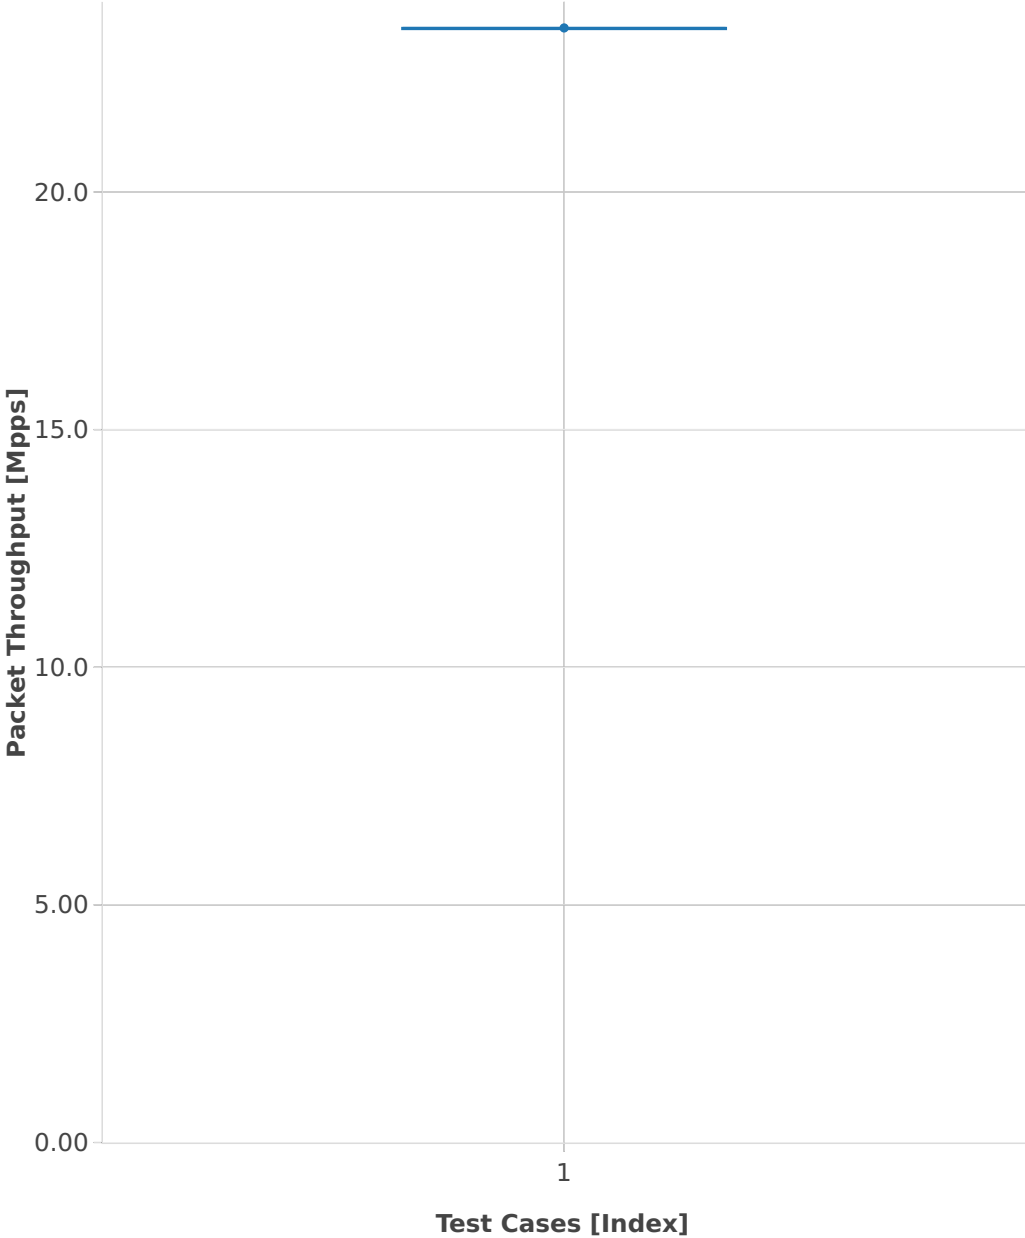

Packet Throughput: testpmd-3n-hsw-x520-64b-2t2c-base-pdr

■ 1. (10 runs) 10ge2p1x520-eth-l2xcbase-testpmd