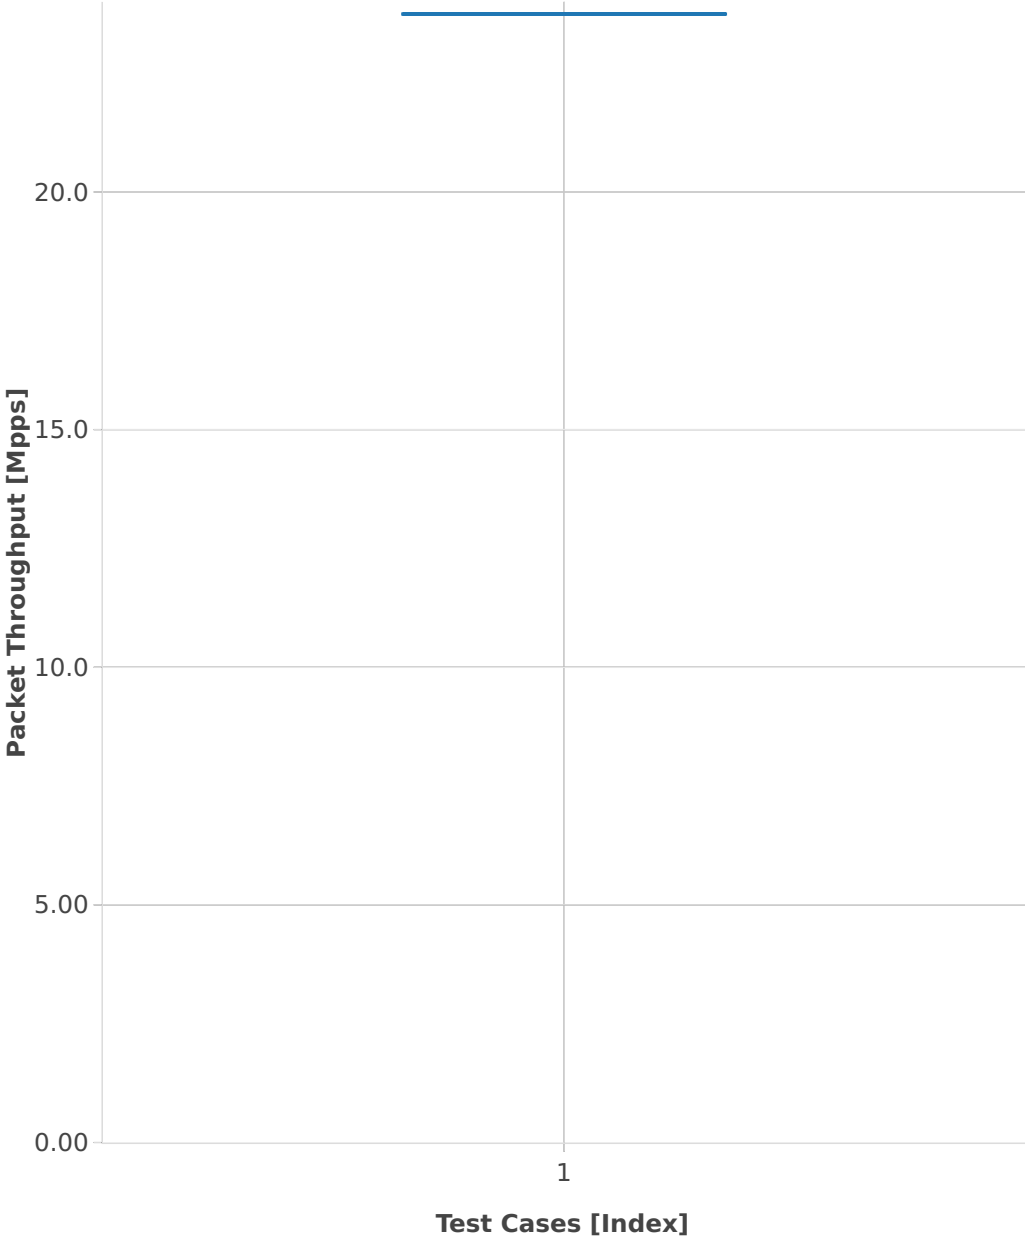

Packet Throughput: testpmd-3n-hsw-x520-64b-1t1c-base-pdr

■ 1. (10 runs) 10ge2p1x520-eth-l2xcbase-testpmd