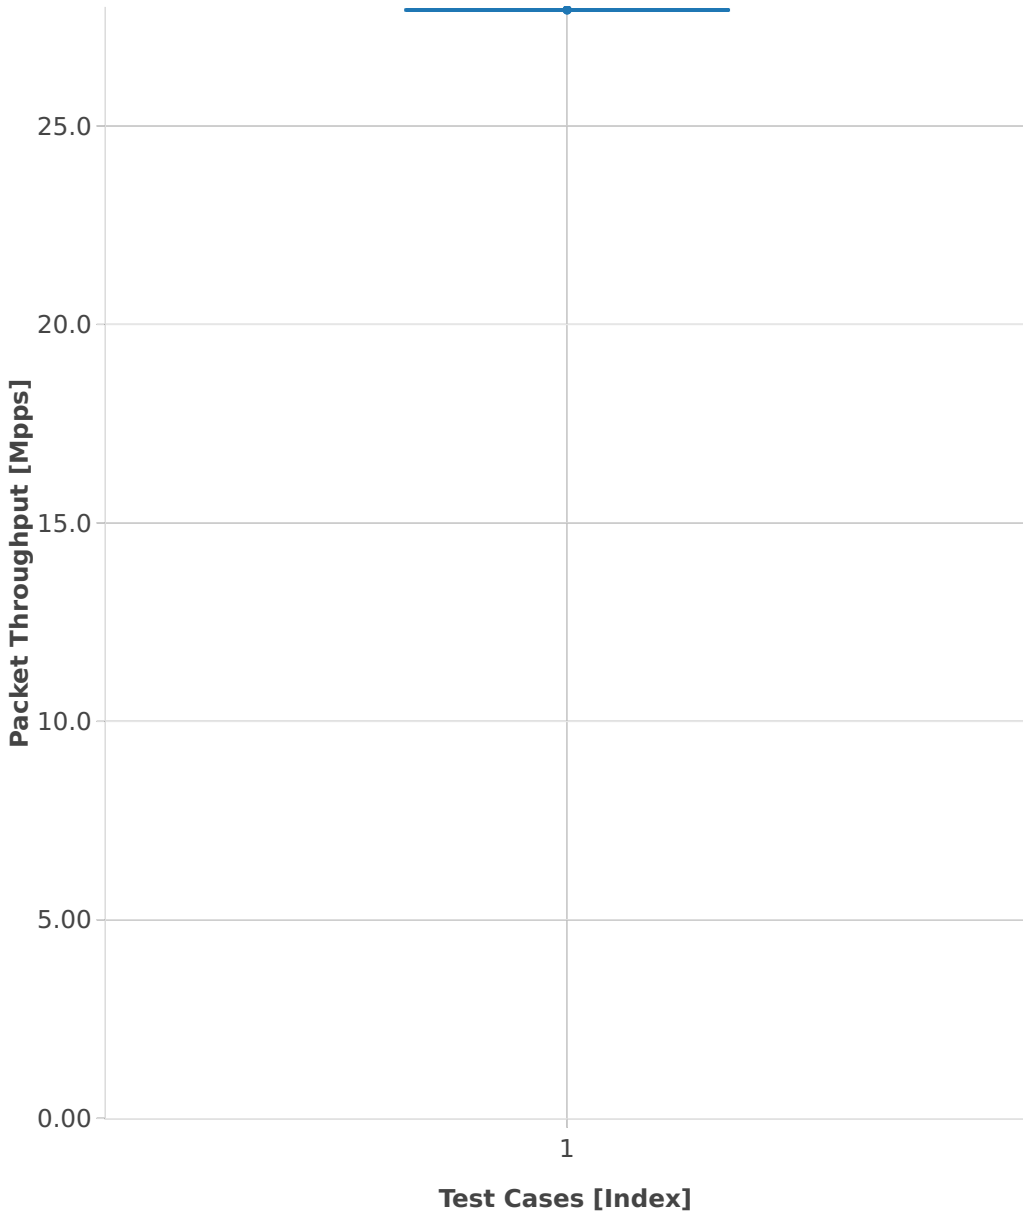

# Packet Throughput: testpmd-2n-skx-xxv710-64b-4t2c-base-pdr

- 1. (10 runs) 2n1l-25ge2p1xxv710-eth-l2xcbase-testpmd