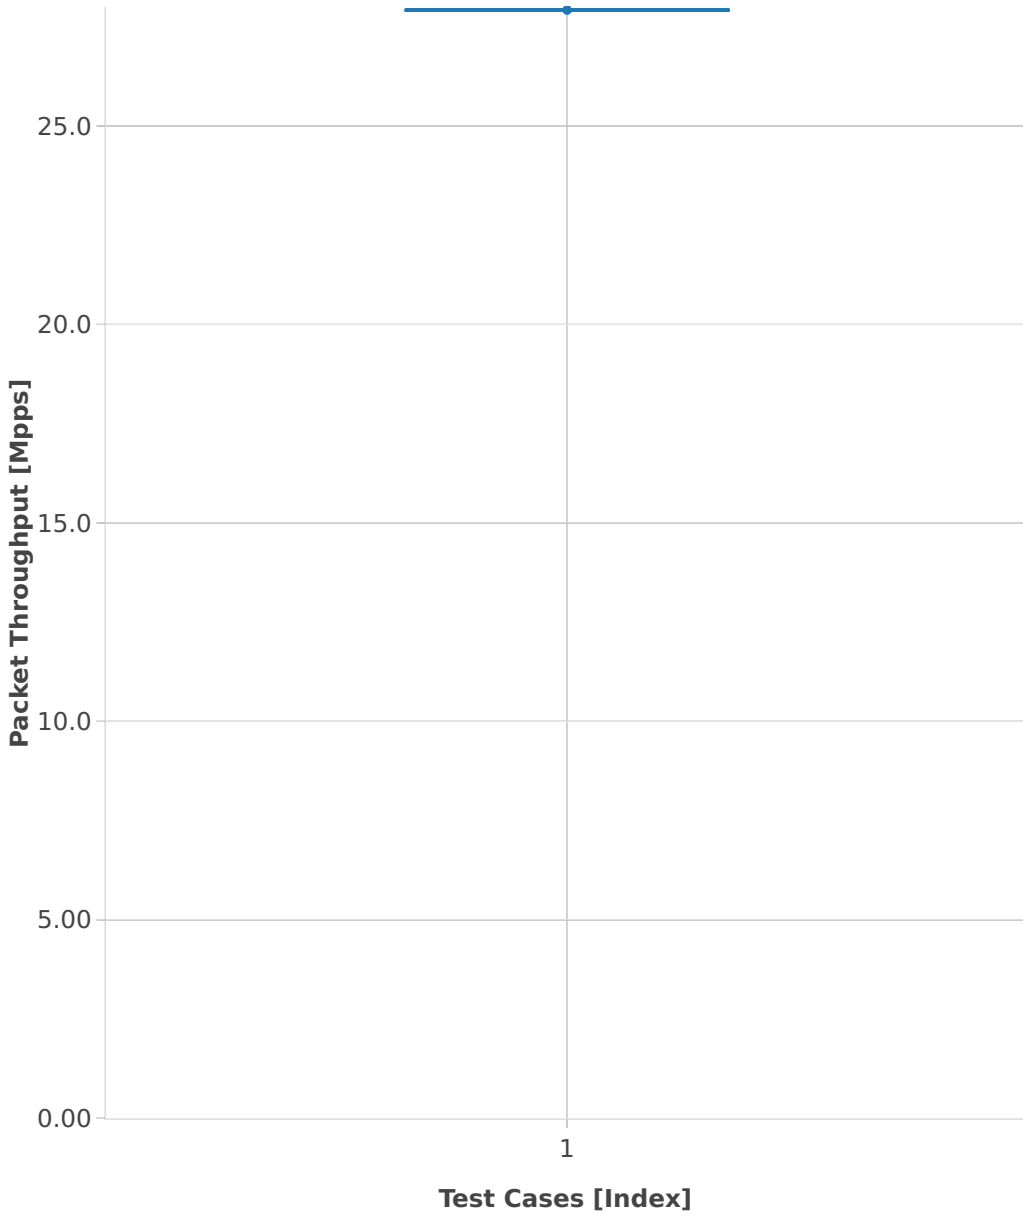

Packet Throughput: testpmd-2n-skx-xxv710-64b-2t1c-base-pdr

- 1. (10 runs) 2n1l-25ge2p1xxv710-eth-l2xcbase-testpmd