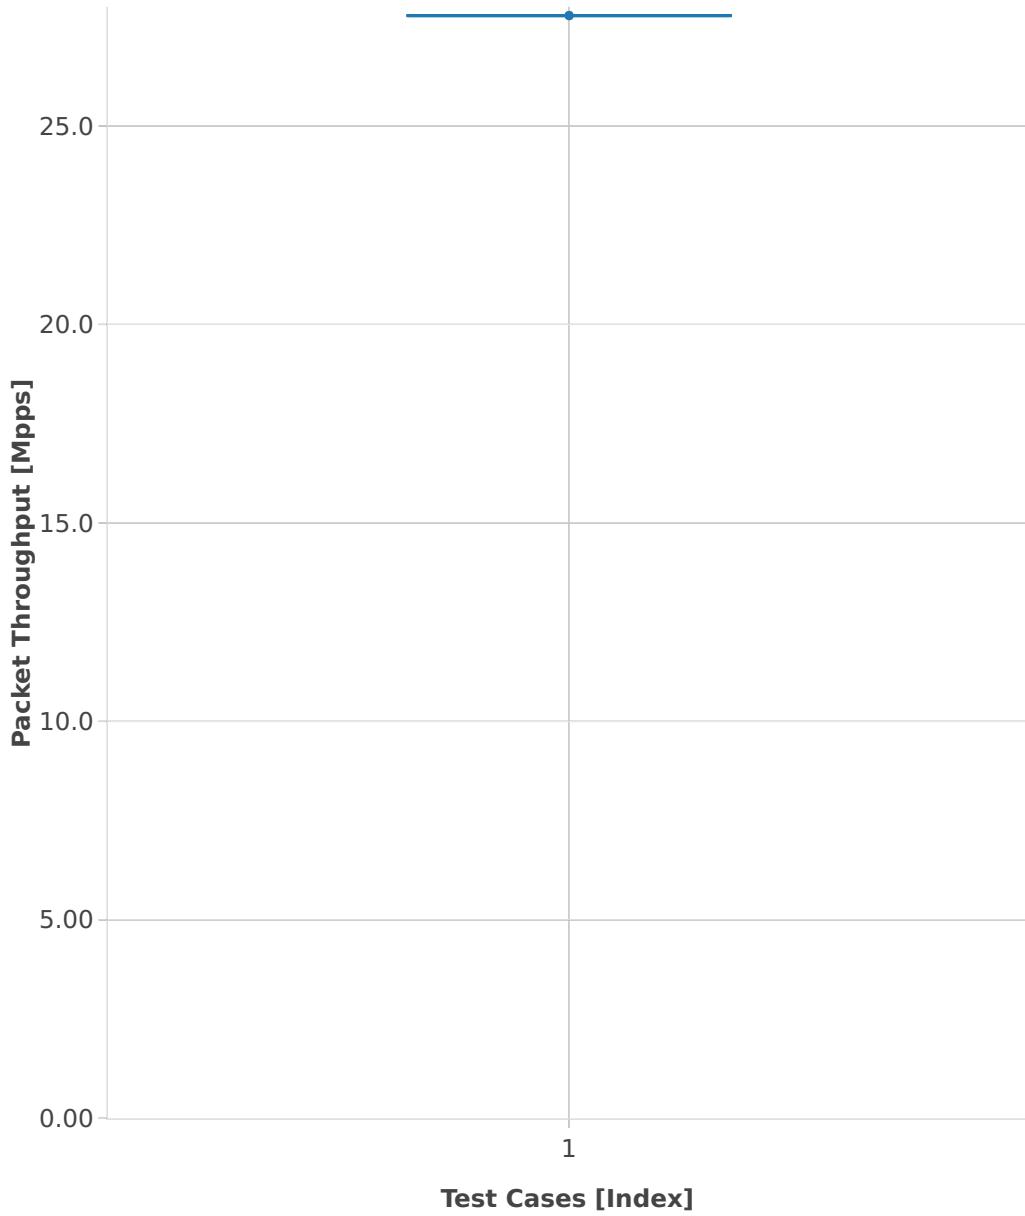

# Packet Throughput: testpmd-2n-skx-xxv710-64b-2t1c-base-ndr

- 1. (10 runs) 2n1l-25ge2p1xxv710-eth-l2xcbase-testpmd