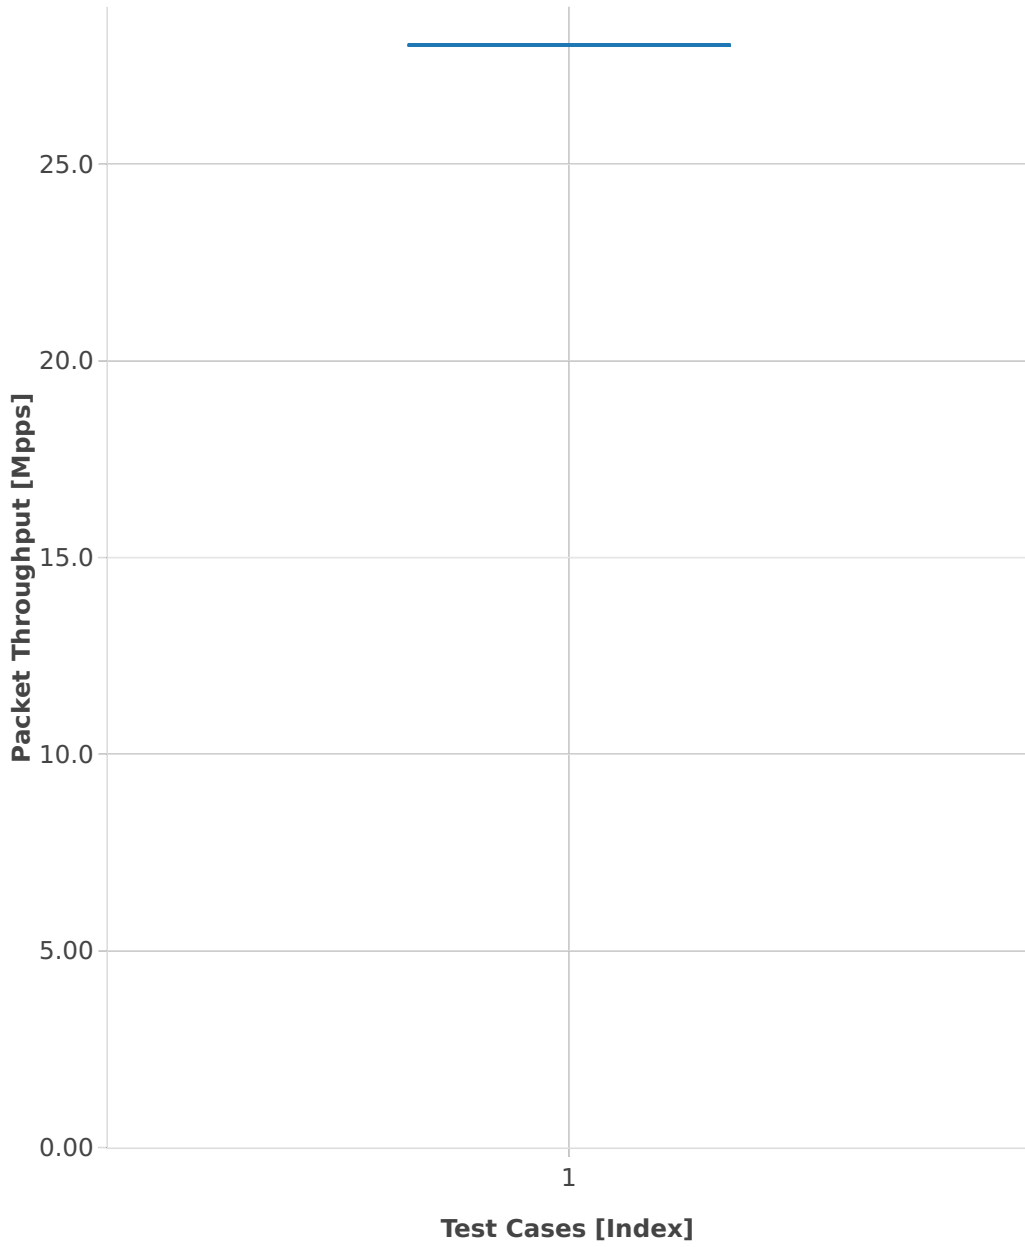

# Packet Throughput: testpmd-2n-skx-x710-64b-4t2c-base-pdr

■ 1. (10 runs) 2n1l-10ge2p1x710-eth-l2xcbase-testpmd