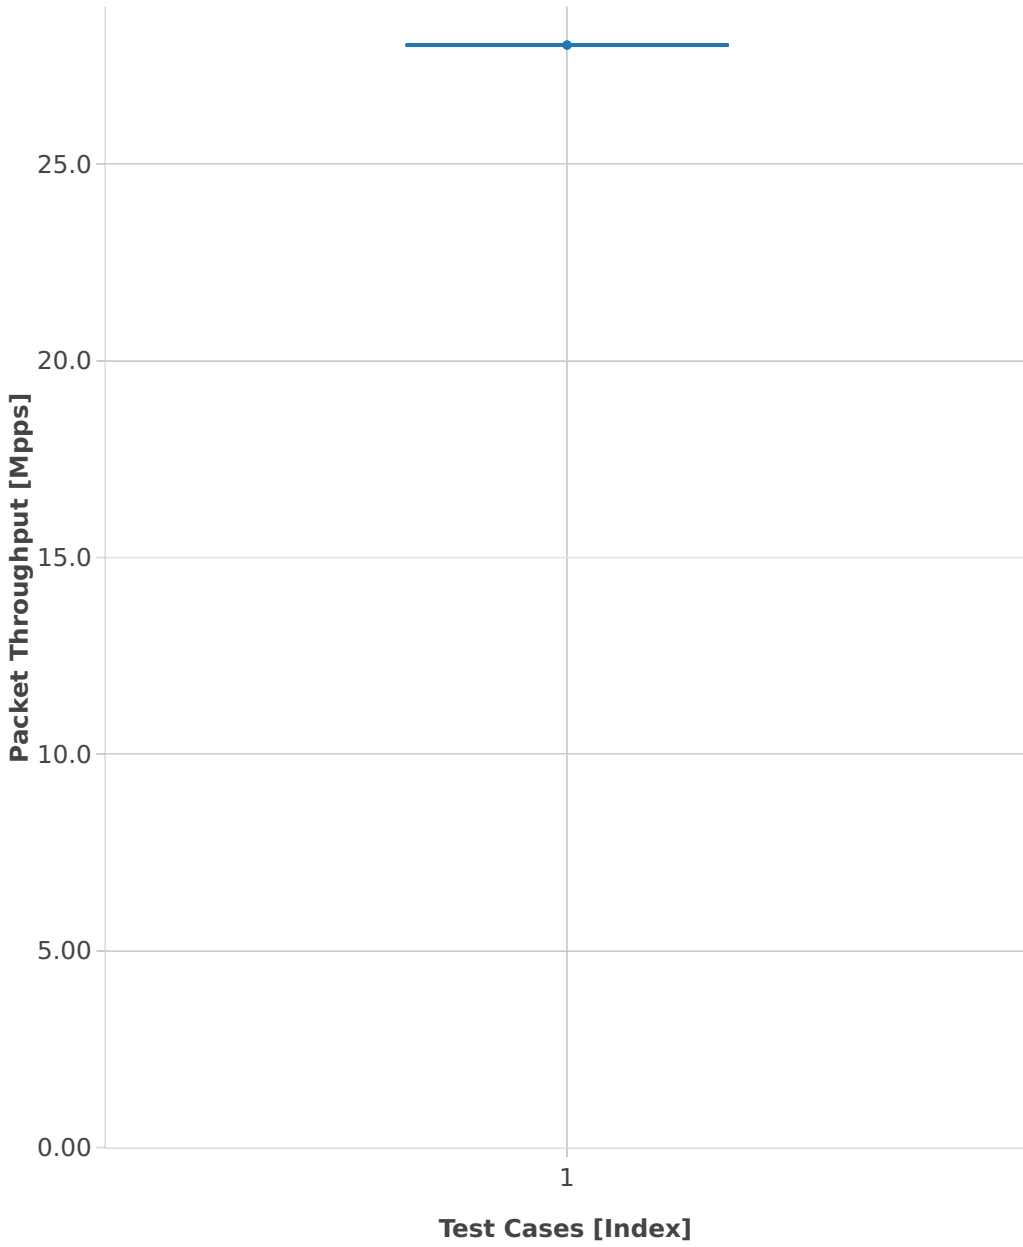

Packet Throughput: testpmd-2n-skx-x710-64b-2t1c-base-pdr

■ 1. (10 runs) 2n1l-10ge2p1x710-eth-l2xcbase-testpmd