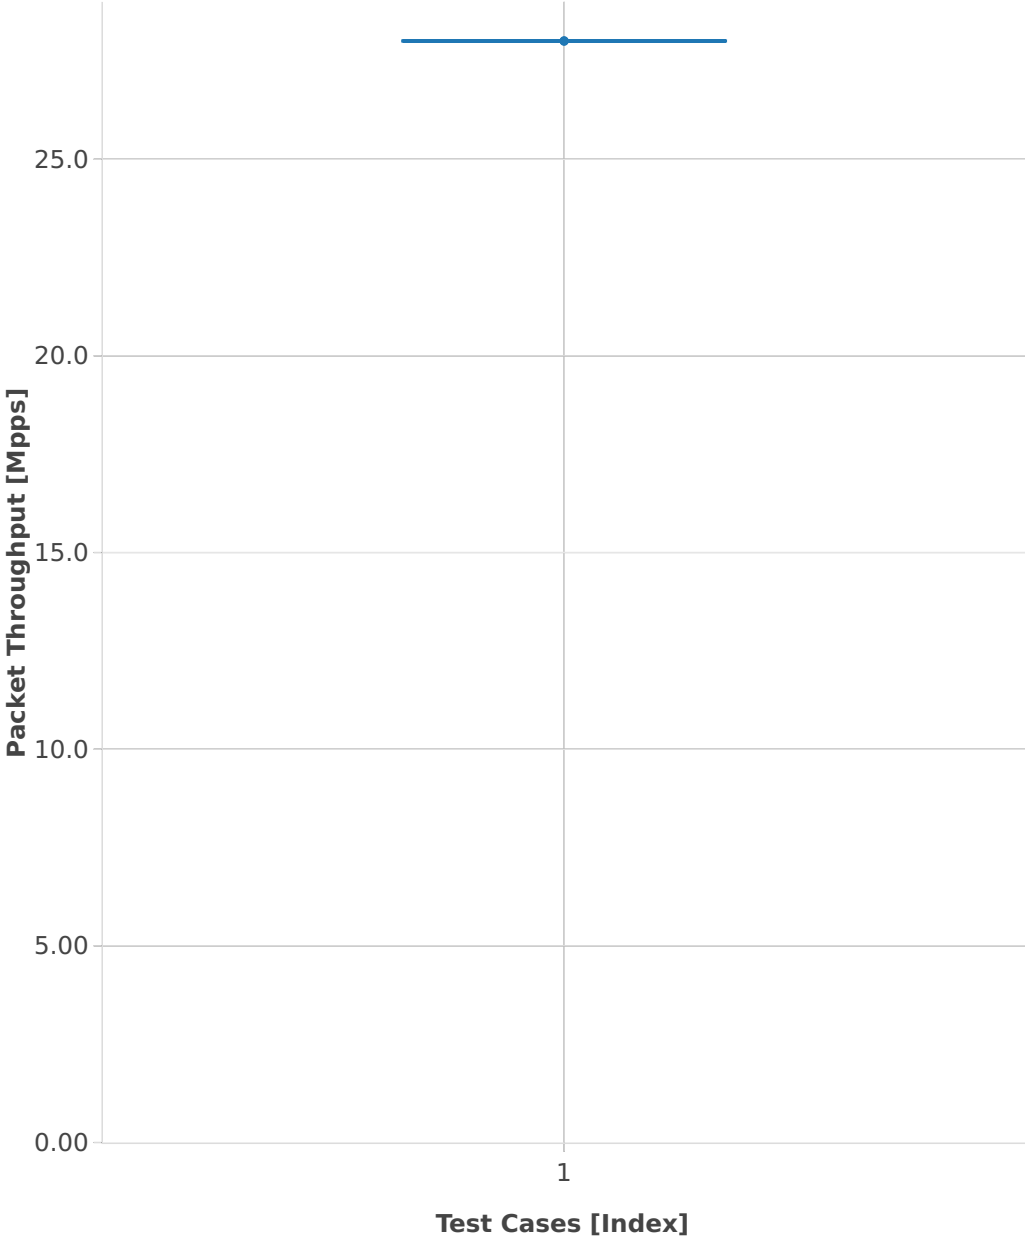

Packet Throughput: l3fwd-3n-hsw-xl710-64b-2t2c-base-pdr

■ 1. (10 runs) 40ge2p1xl710-ethip4-ip4base-l3fwd