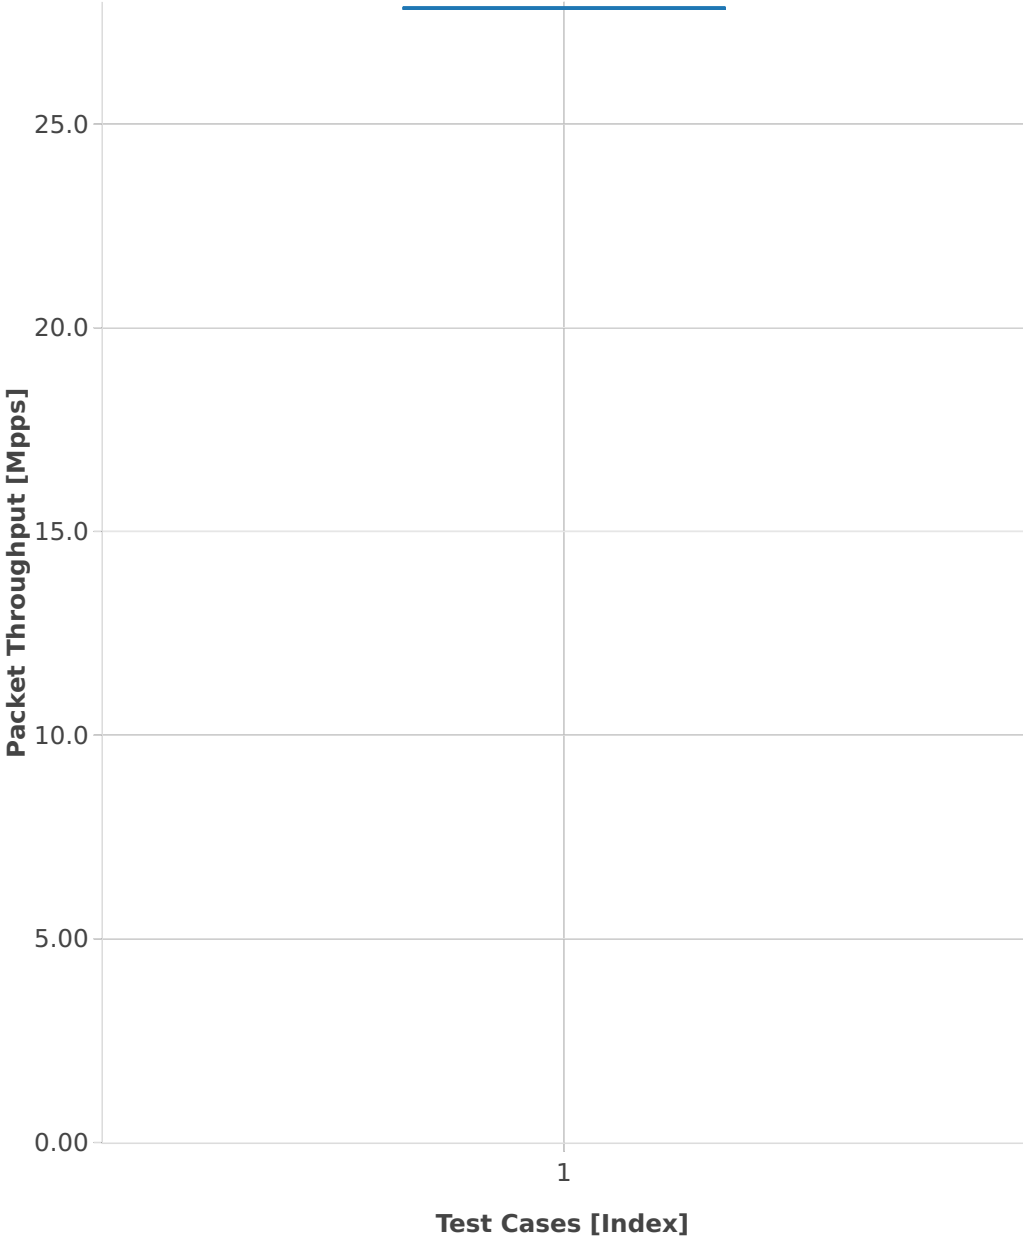

**Packet Throughput: l3fwd-3n-hsw-xl710-64b-1t1c-base-ndr**

■ 1. (10 runs) 40ge2p1xl710-ethip4-ip4base-l3fwd