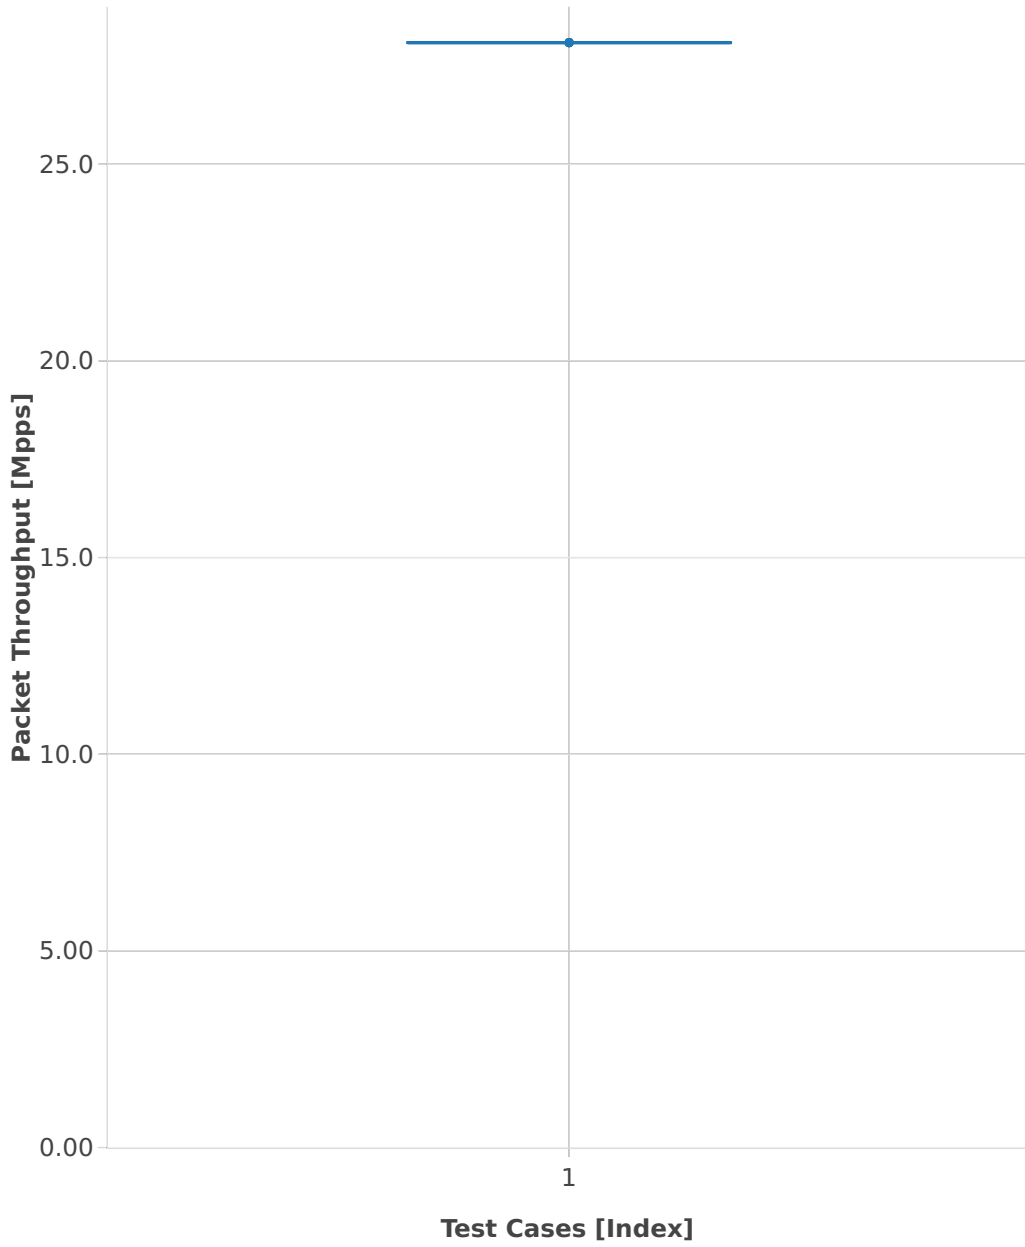

# Packet Throughput: l3fwd-3n-hsw-x710-64b-2t2c-base-pdr

■ 1. (10 runs) 10ge2p1x710-ethip4-ip4base-l3fwd