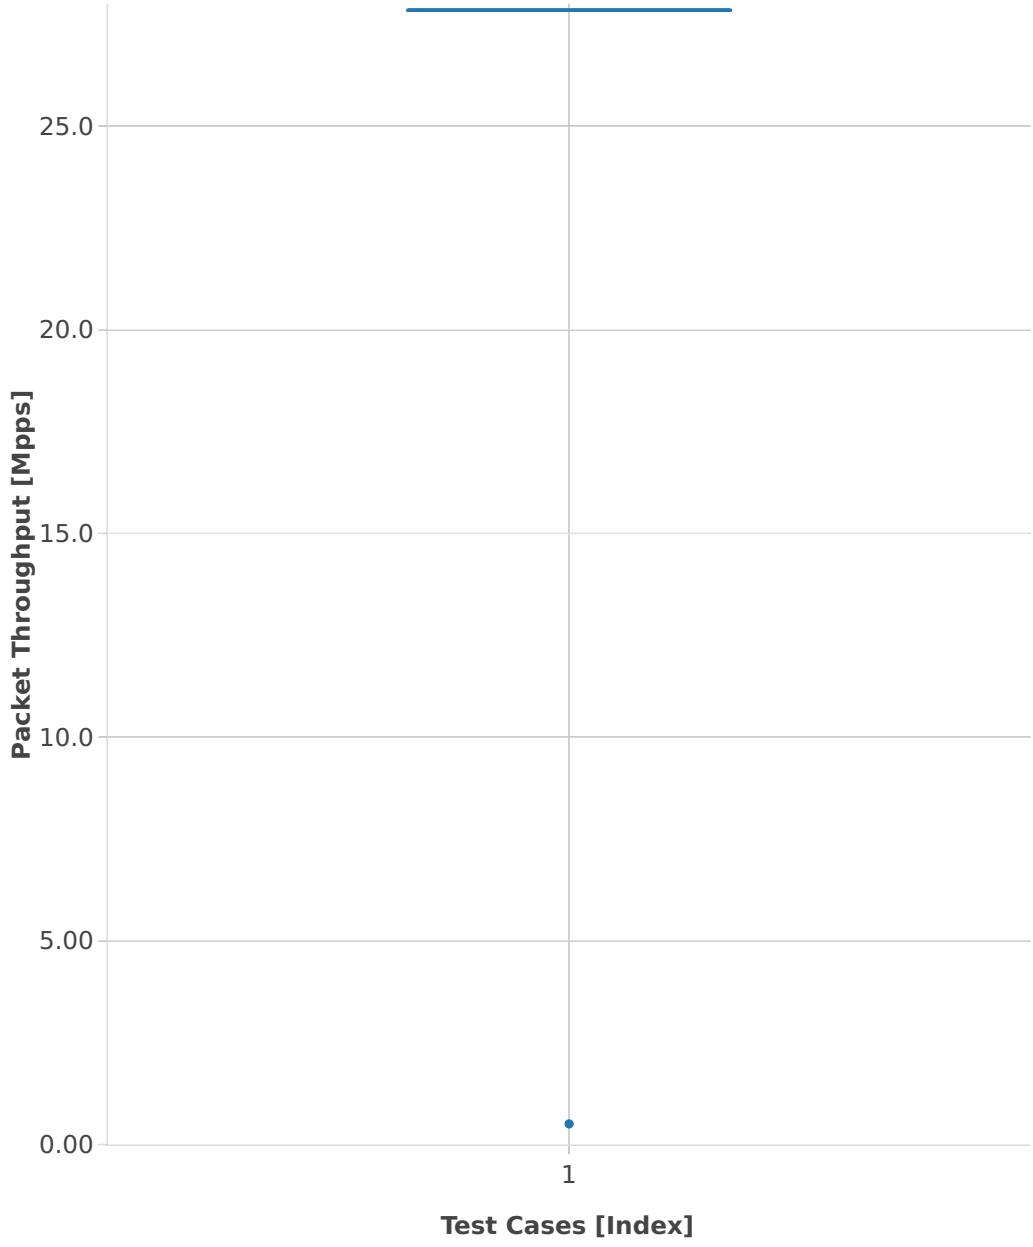

Packet Throughput: l3fwd-3n-hsw-x710-64b-2t2c-base-ndr

■ 1. (10 runs) 10ge2p1x710-ethip4-ip4base-l3fwd