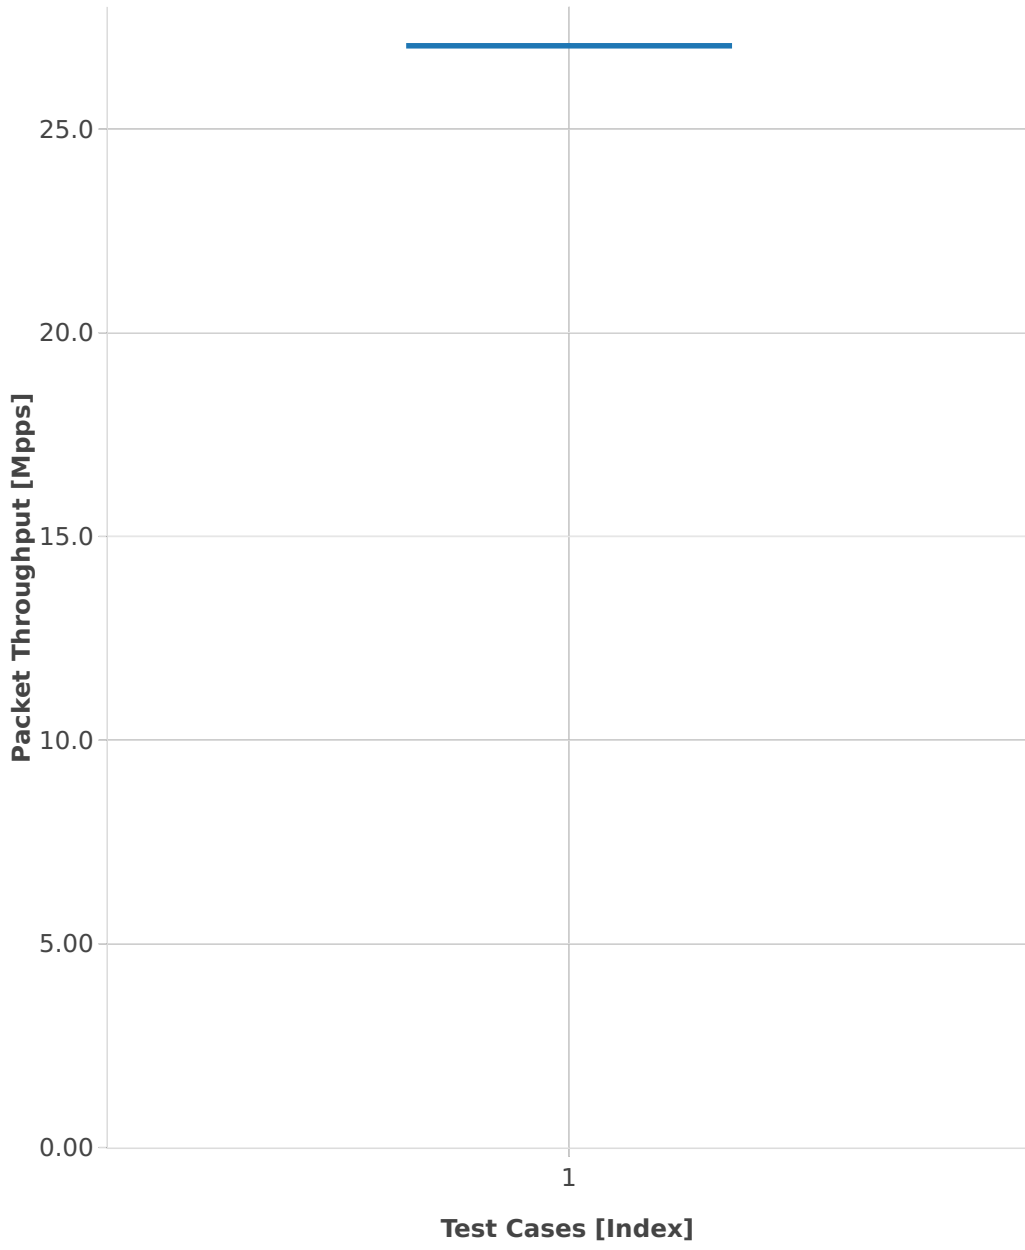

Packet Throughput: l3fwd-3n-hsw-x710-64b-1t1c-base-pdr

■ 1. (10 runs) 10ge2p1x710-ethip4-ip4base-l3fwd