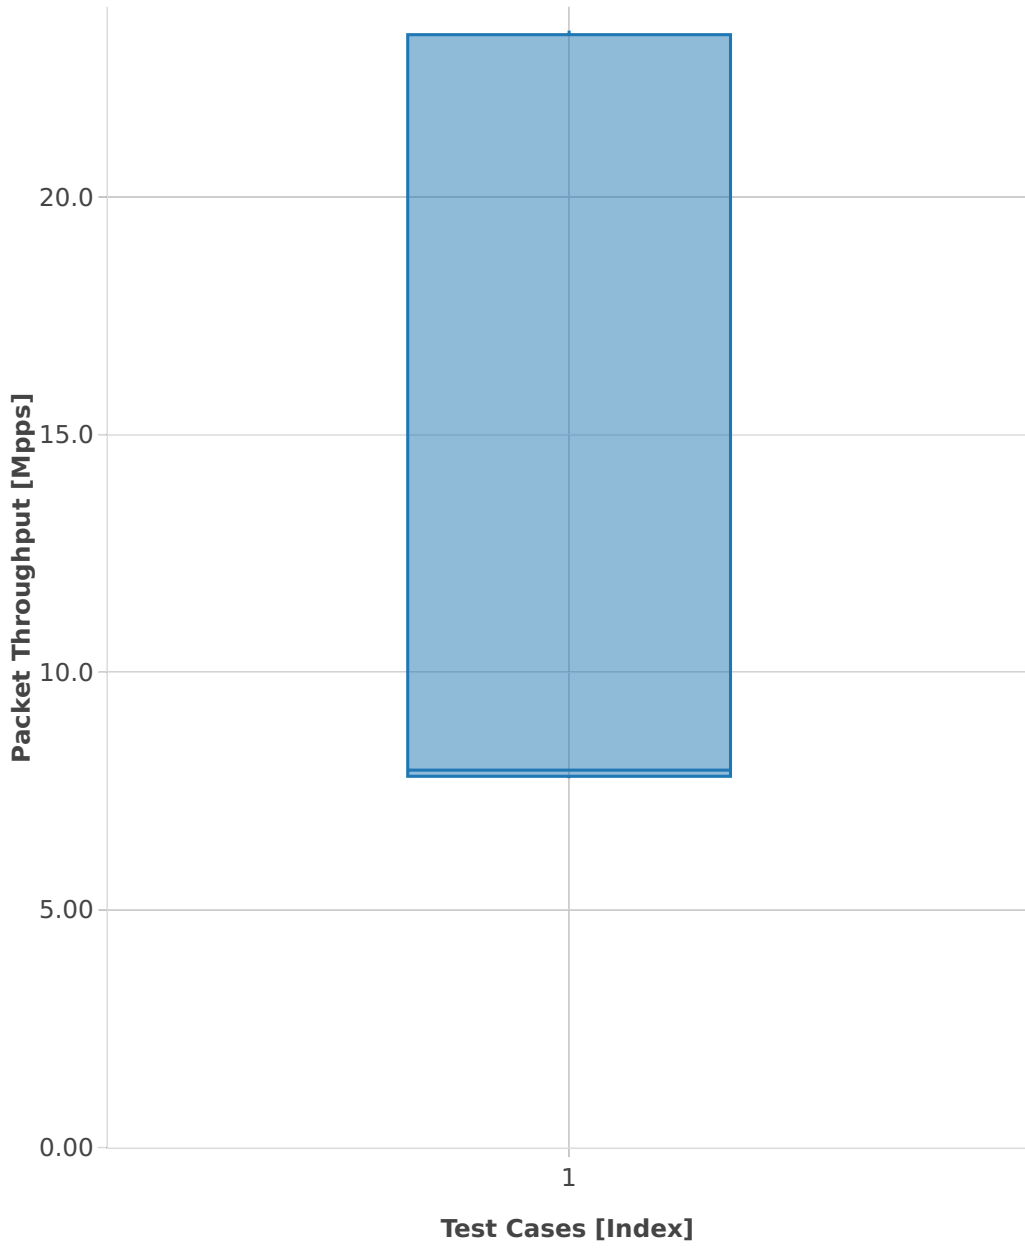

Packet Throughput: l3fwd-3n-hsw-x520-64b-2t2c-base-ndr

1. (10 runs) 10ge2p1x520-ethip4-ip4base-l3fwd