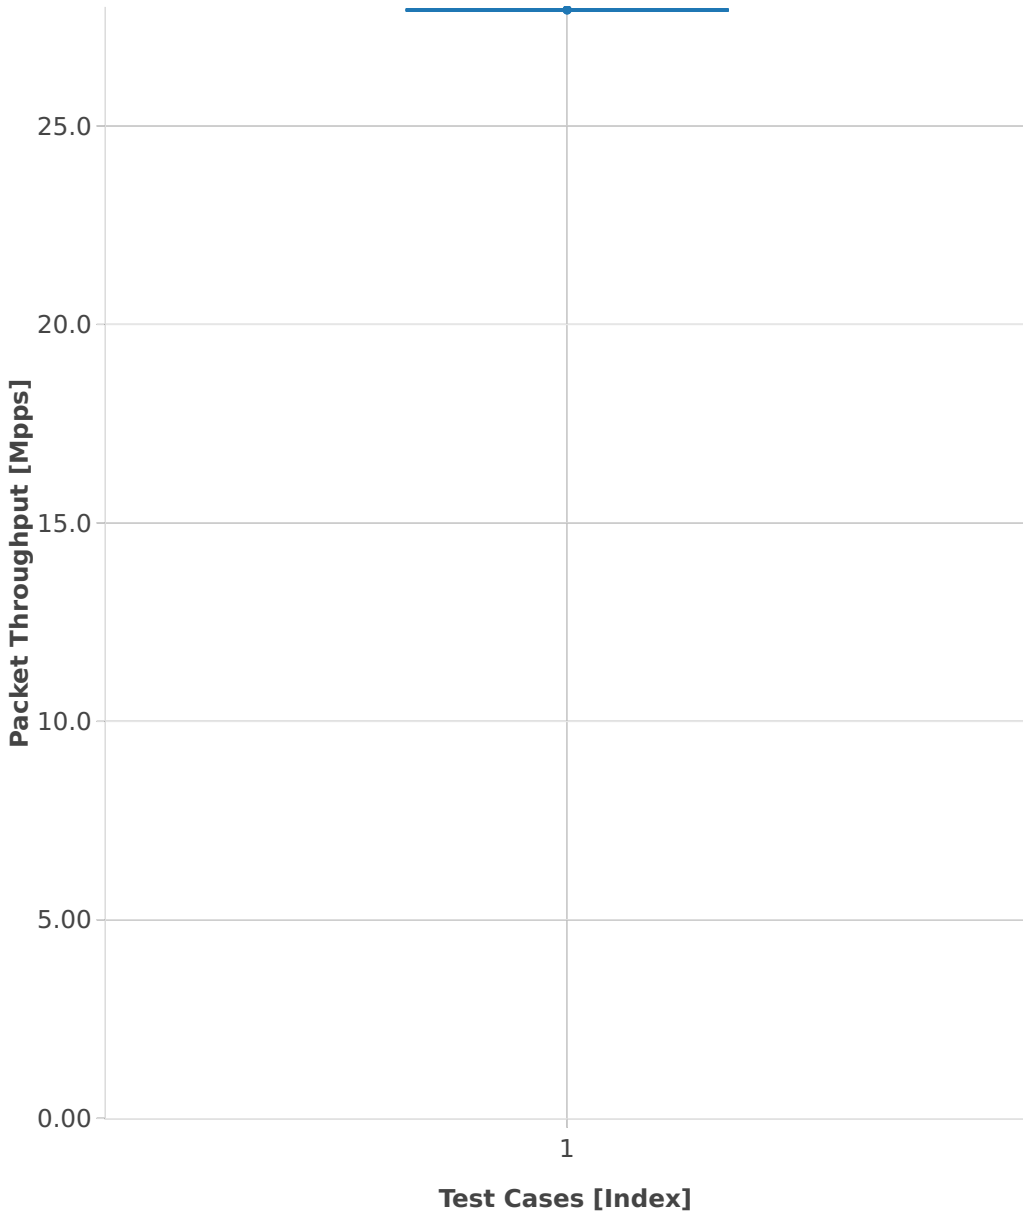

Packet Throughput: l3fwd-2n-skx-xxv710-64b-4t2c-base-pdr

■ 1. (10 runs) 2n1l-25ge2p1xxv710-ethip4-ip4base-l3fwd