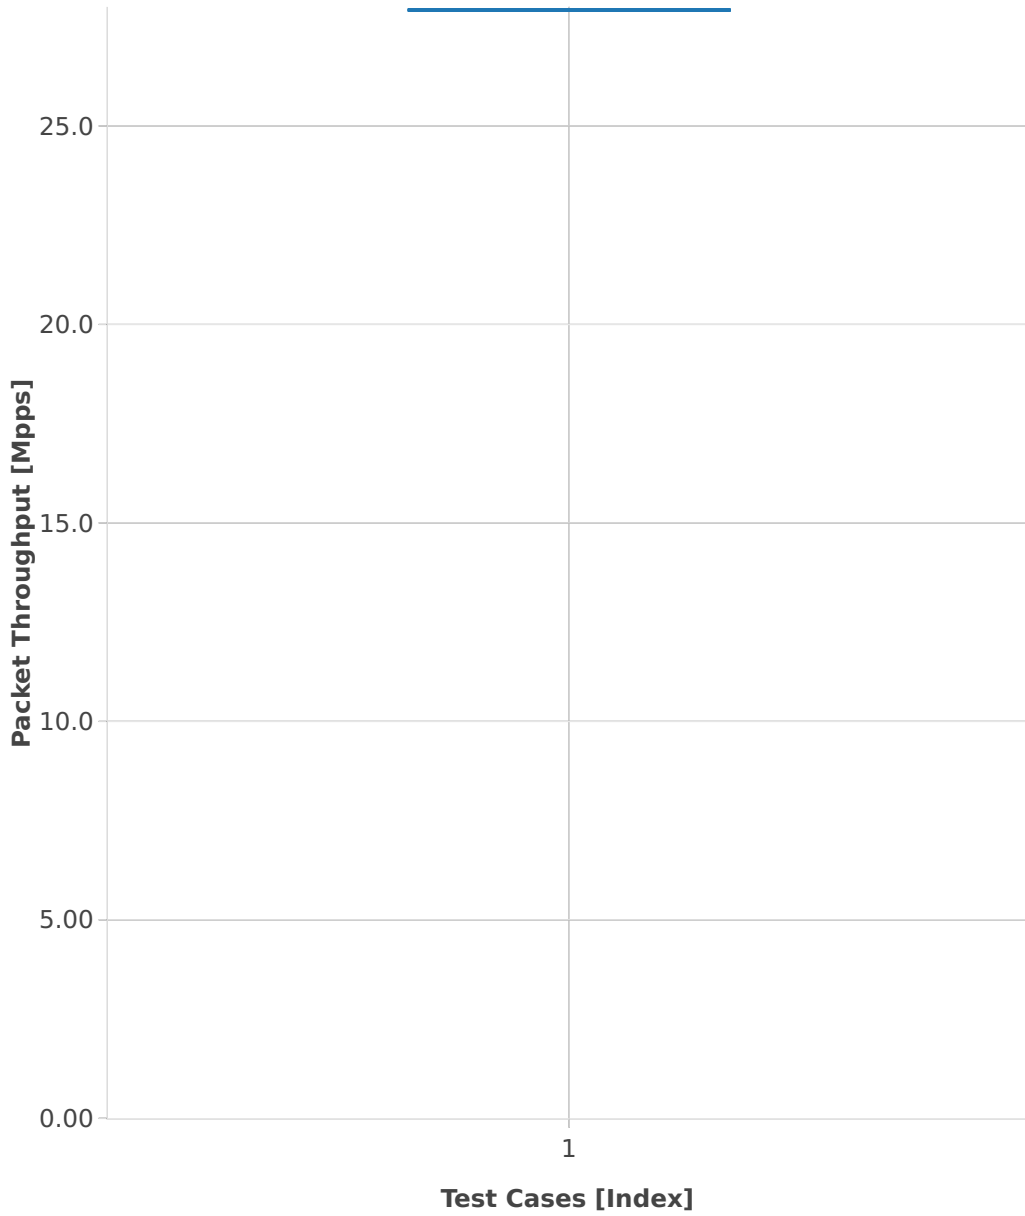

# Packet Throughput: l3fwd-2n-skx-xxv710-64b-2t1c-base-pdr

■ 1. (10 runs) 2n1l-25ge2p1xxv710-ethip4-ip4base-l3fwd