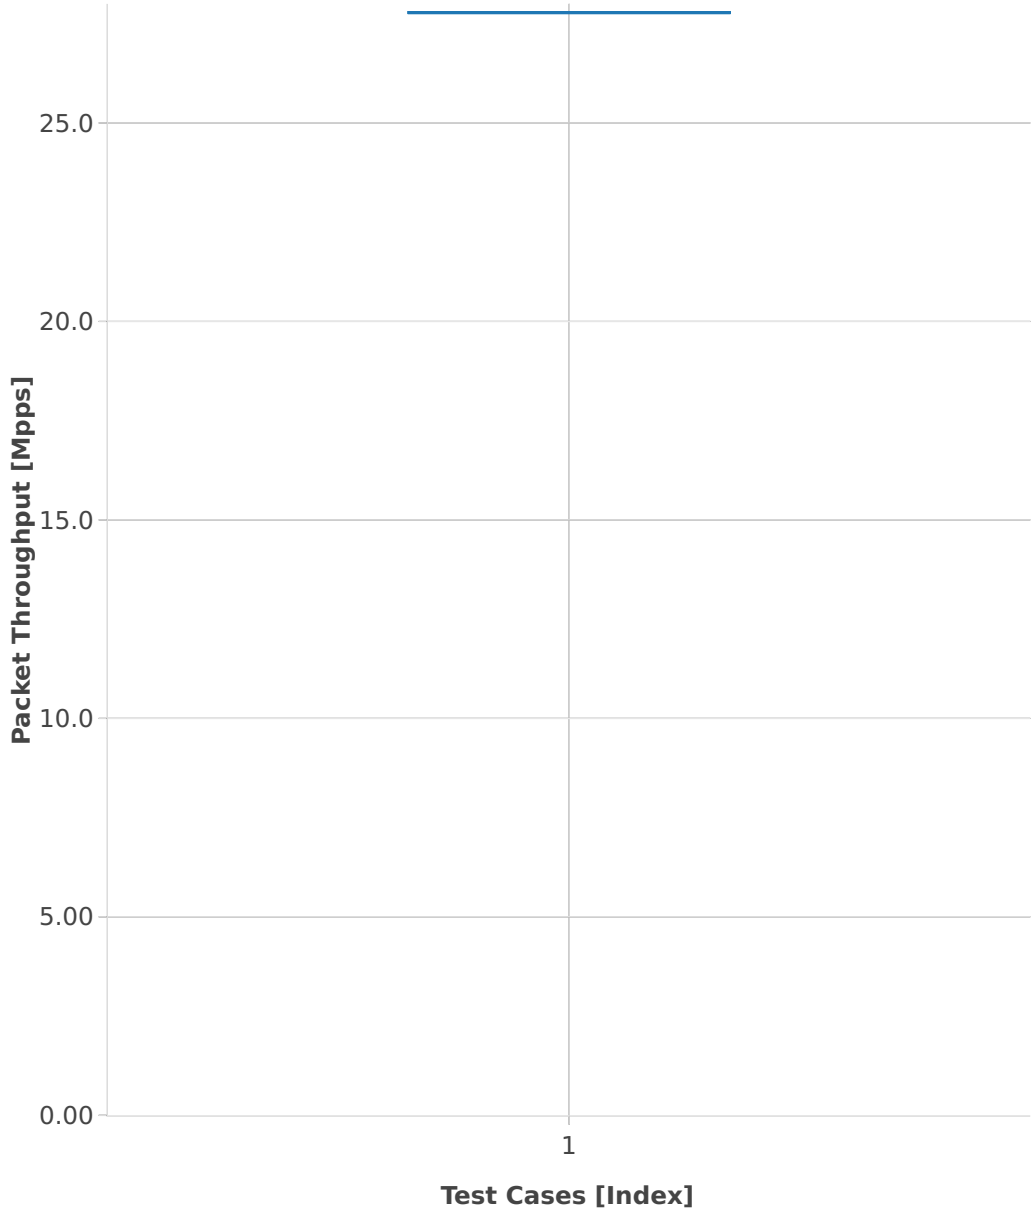

# Packet Throughput: l3fwd-2n-skx-xxv710-64b-2t1c-base-ndr

- 1. (10 runs) 2n1l-25ge2p1xxv710-ethip4-ip4base-l3fwd