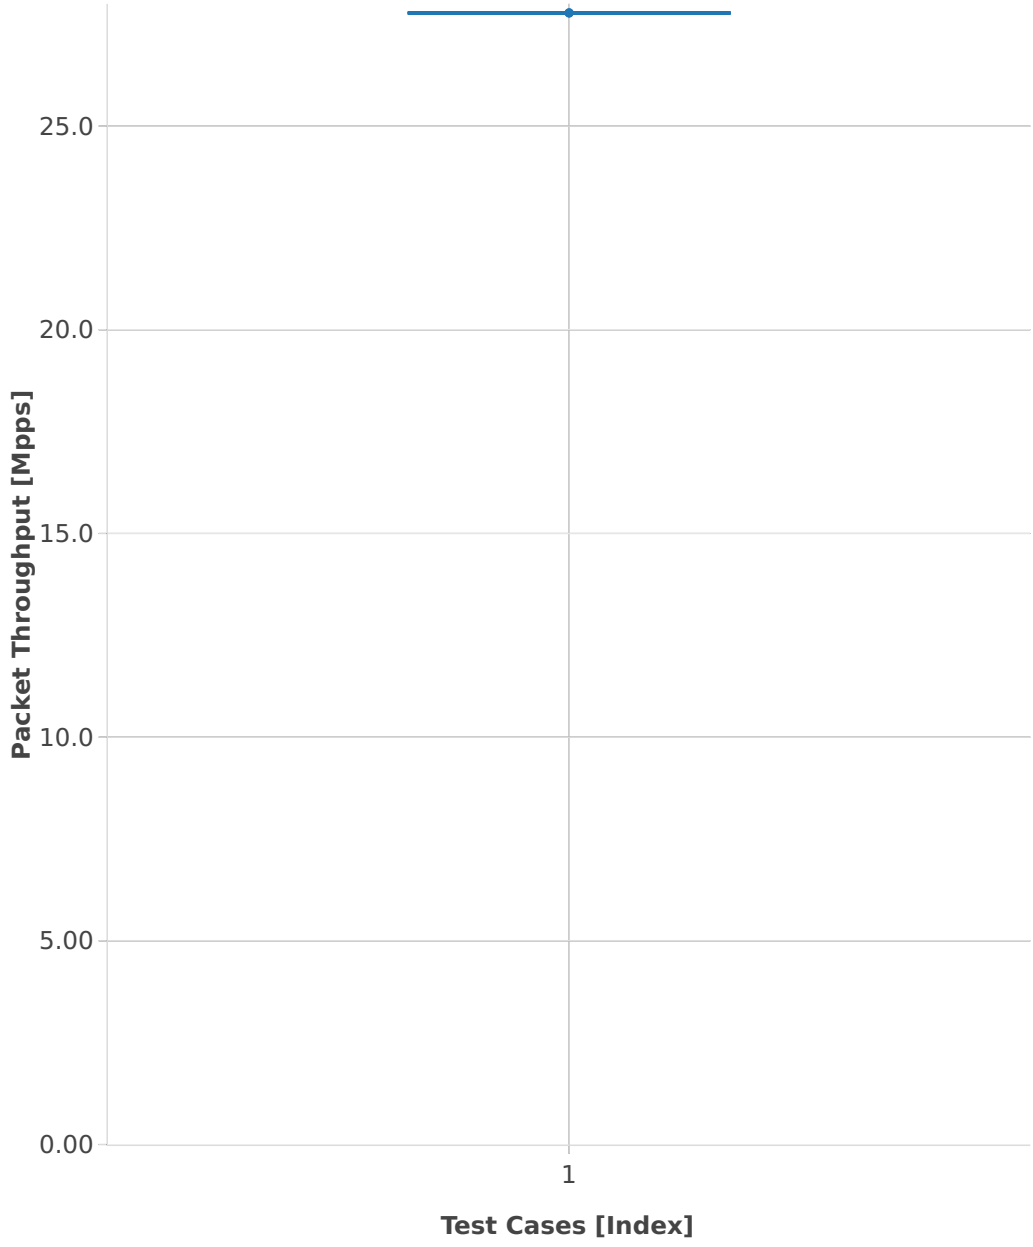

# Packet Throughput: l3fwd-2n-skx-x710-64b-4t2c-base-ndr

■ 1. (10 runs) 2n1l-10ge2p1x710-ethip4-ip4base-l3fwd