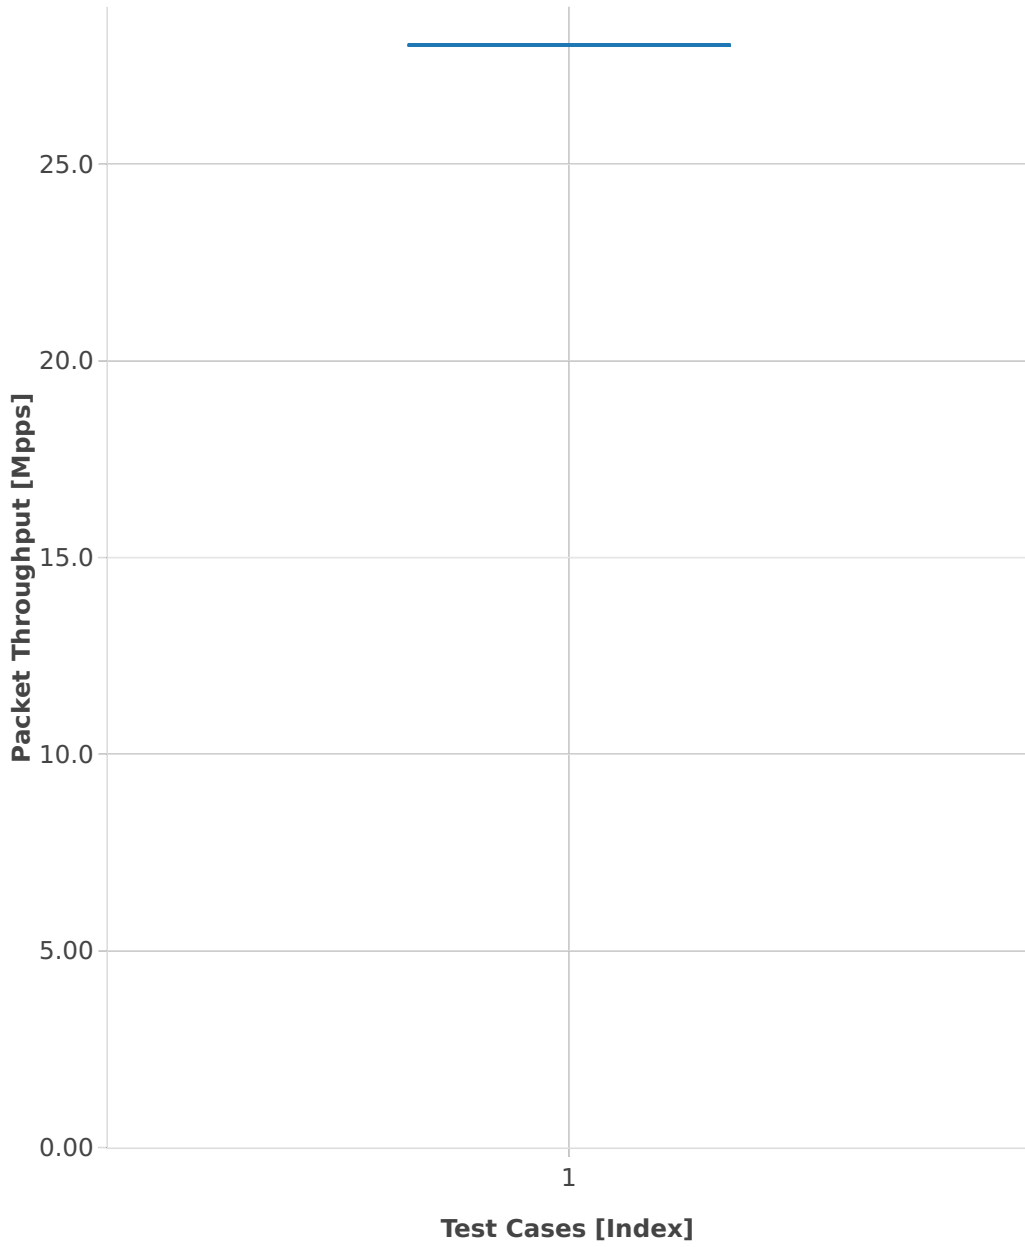

Packet Throughput: l3fwd-2n-skx-x710-64b-2t1c-base-pdr

■ 1. (10 runs) 2n1l-10ge2p1x710-ethip4-ip4base-l3fwd