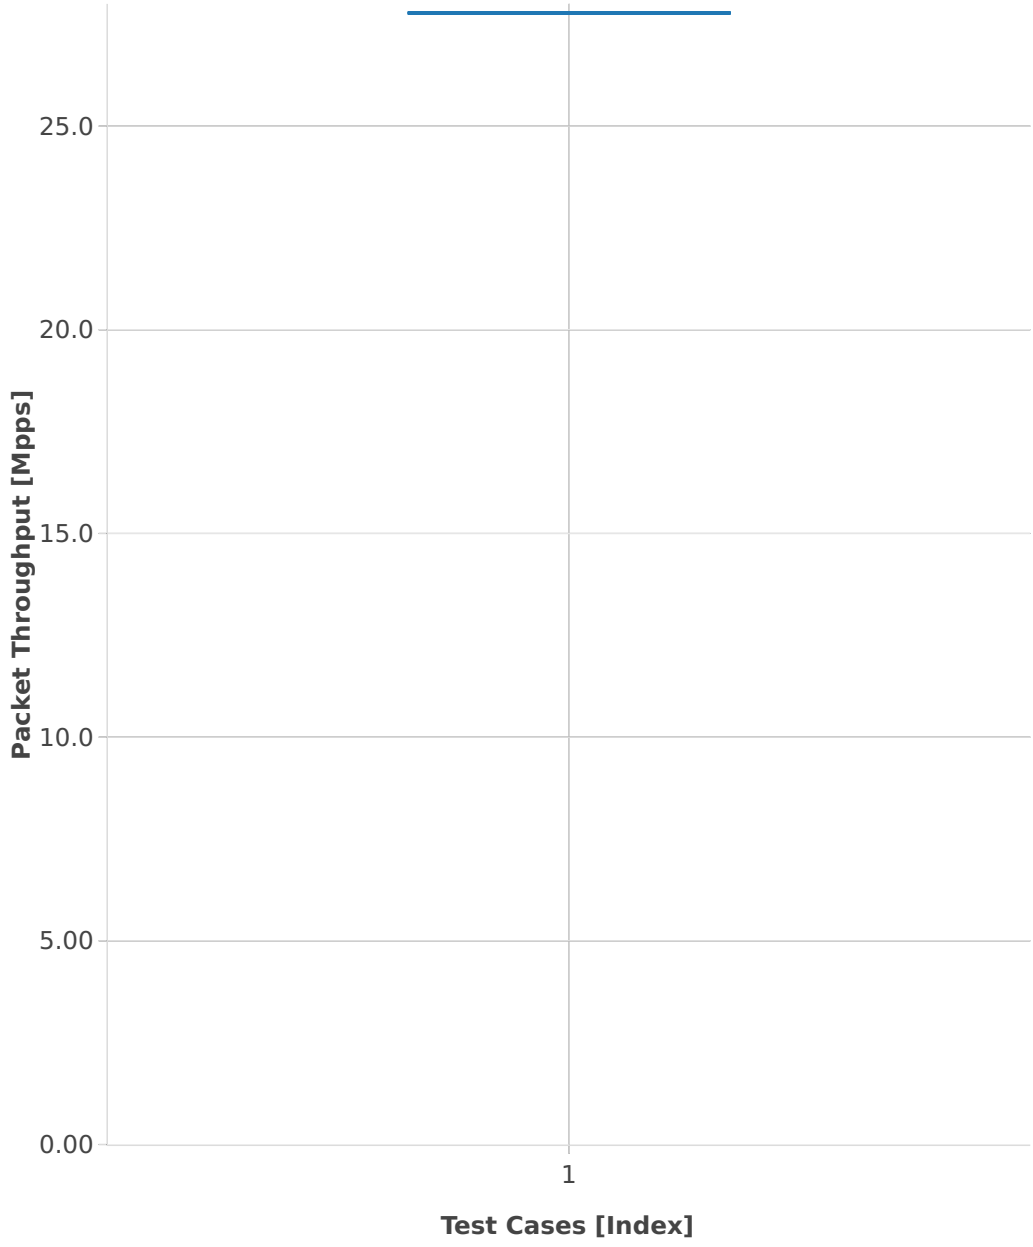

Packet Throughput: l3fwd-2n-skx-x710-64b-2t1c-base-ndr

■ 1. (10 runs) 2n1l-10ge2p1x710-ethip4-ip4base-l3fwd