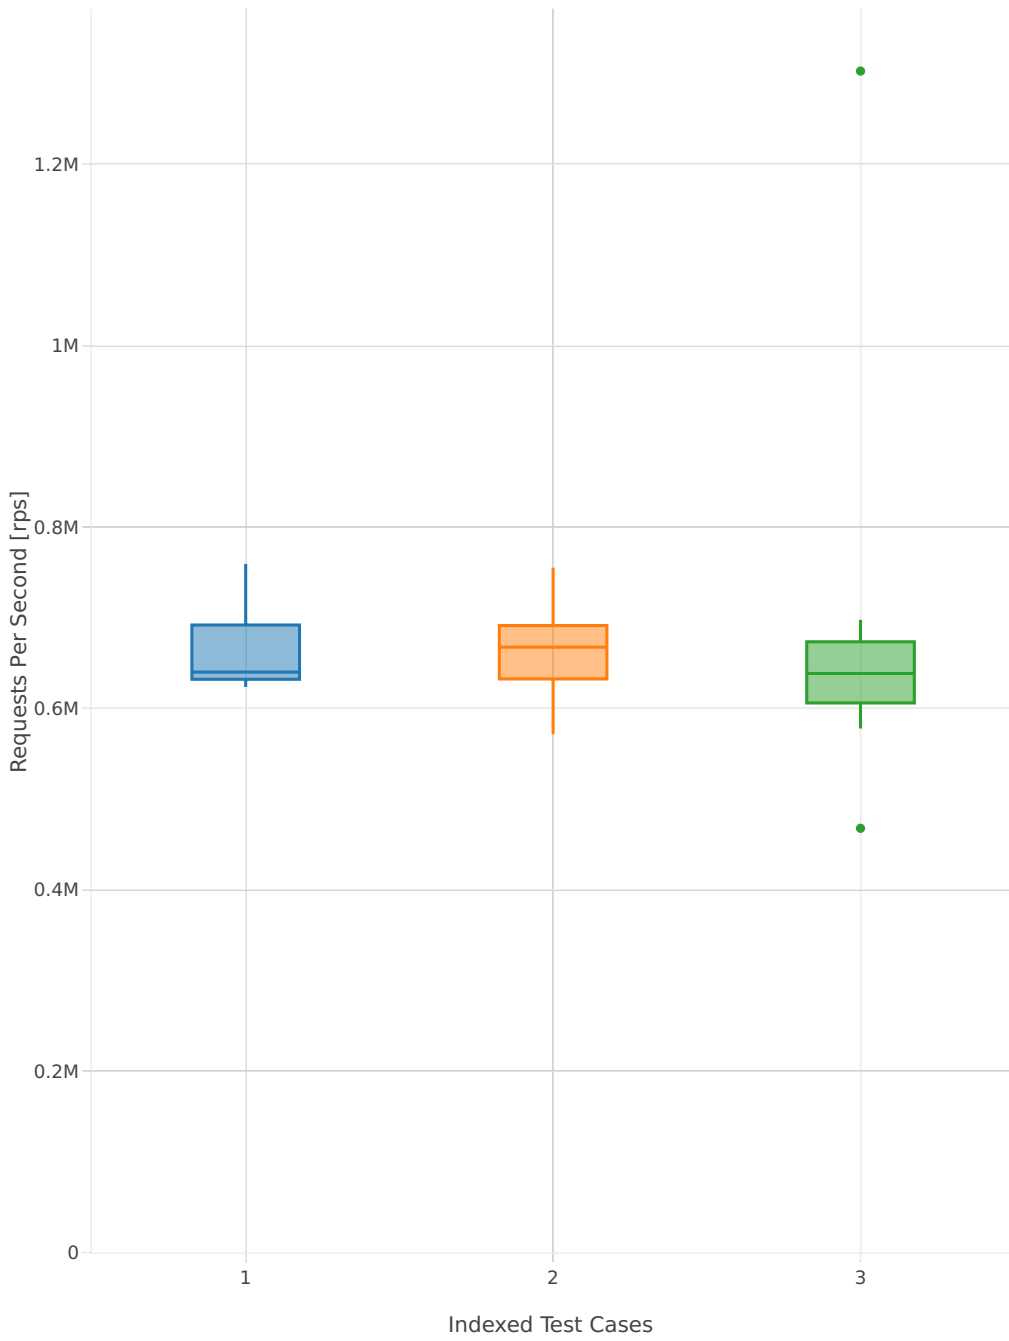

# VPP HTTP Server Performance

- 1. 1t1c-ethip4tcphttp-httpserver
- 2. 2t2c-ethip4tcphttp-httpserver
- 3. 4t4c-ethip4tcphttp-httpserver