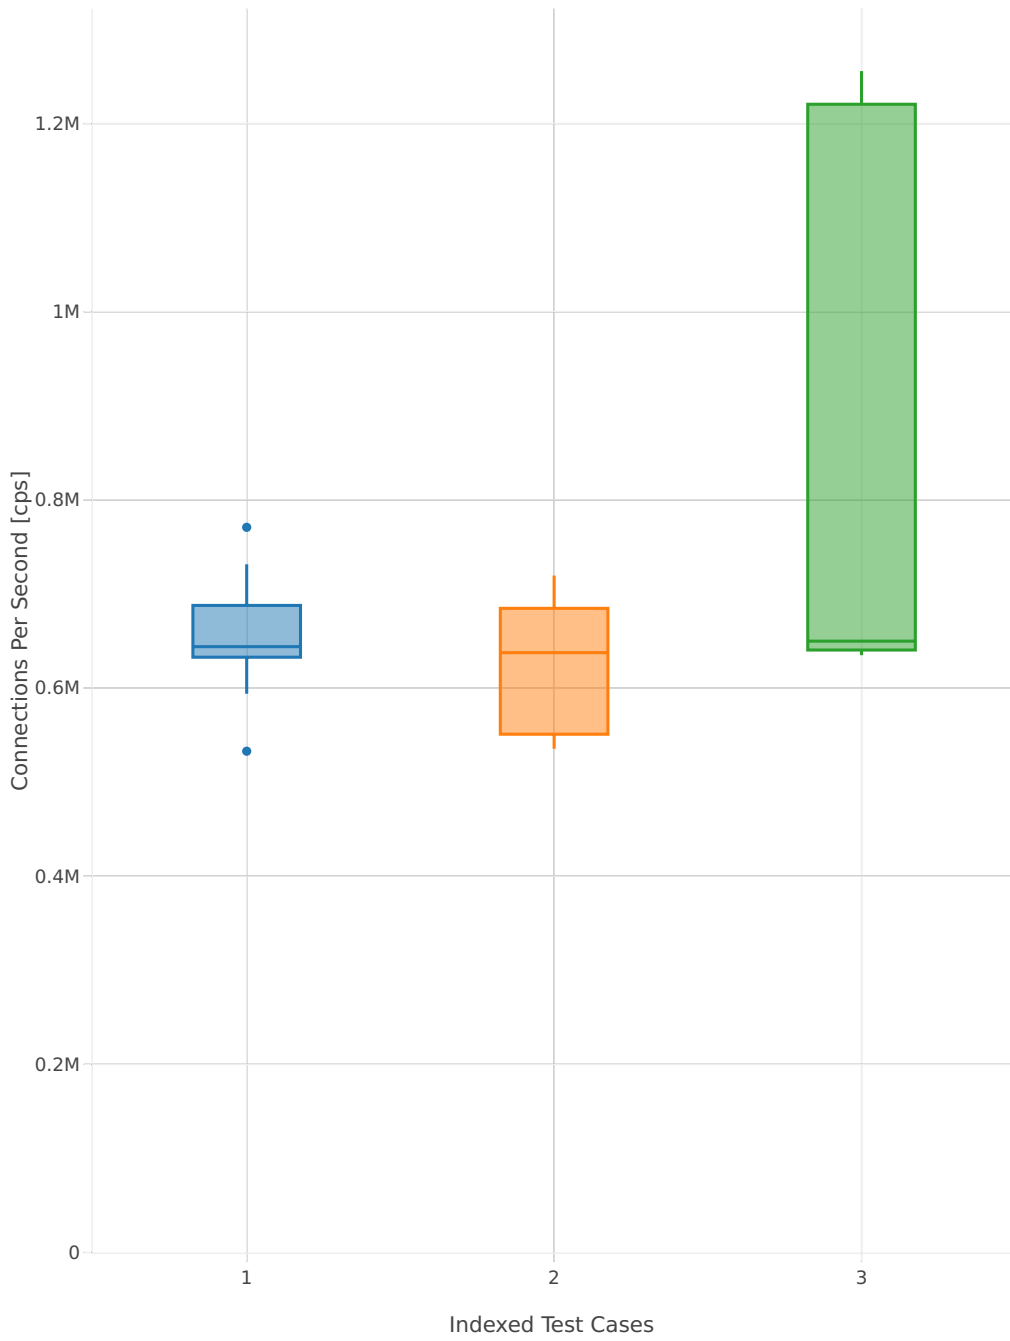

# VPP HTTP Server Performance

- 1. 1t1c-ethip4tcphttp-httpserver
- 2. 2t2c-ethip4tcphttp-httpserver
- 3. 4t4c-ethip4tcphttp-httpserver