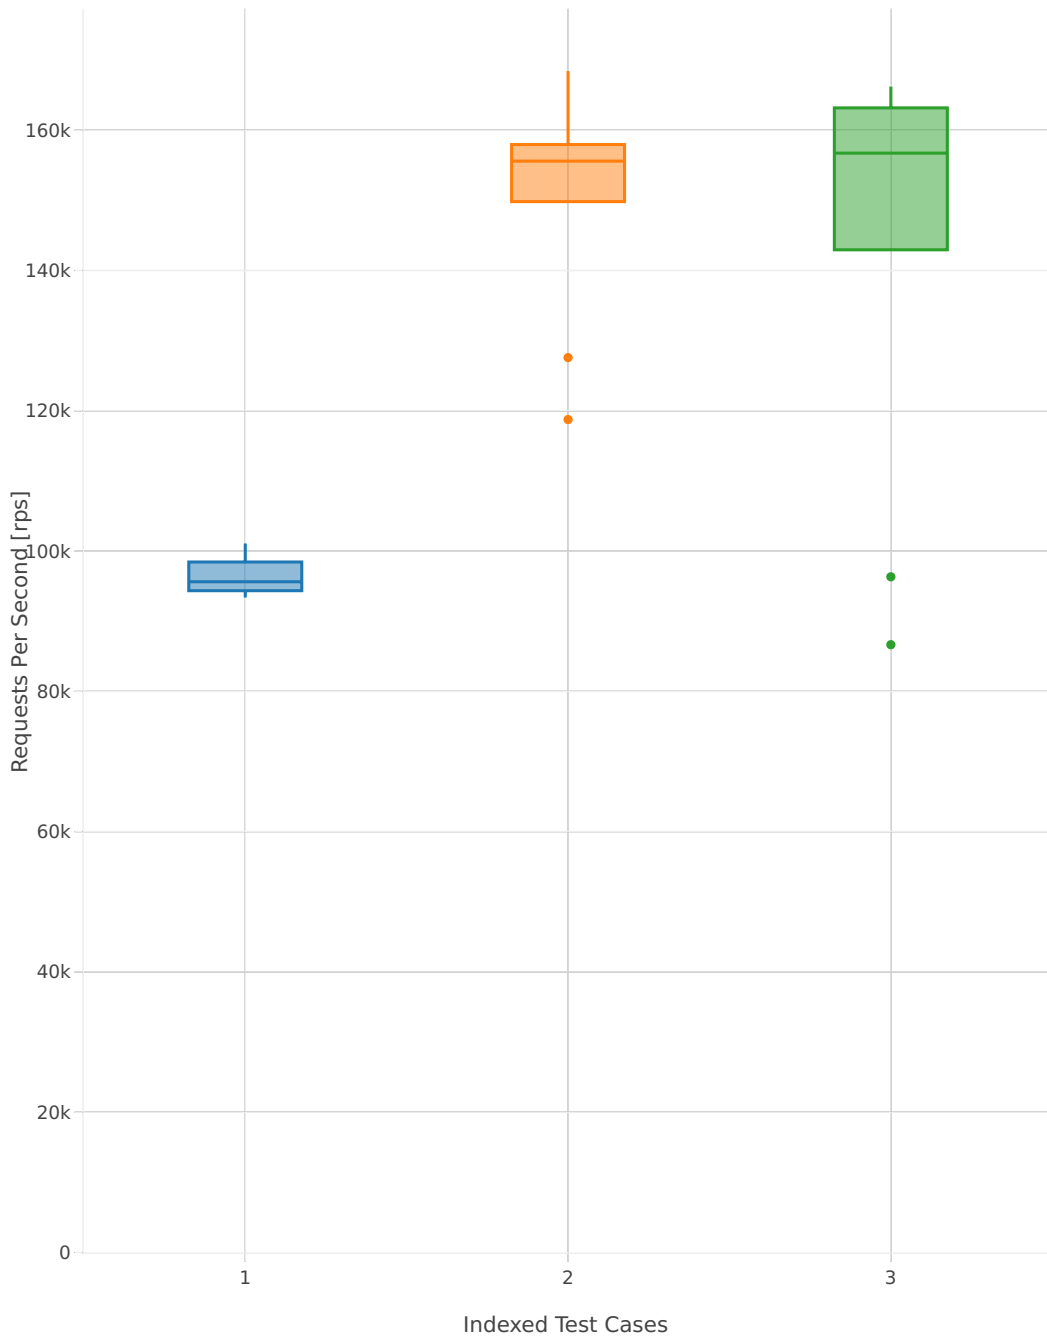

VPP HTTP Server Performance

- 1. tc04-1t1c-ethip4tcphttp-httpserver
- 2. tc05-2t2c-ethip4tcphttp-httpserver
- 3. tc06-4t4c-ethip4tcphttp-httpserver