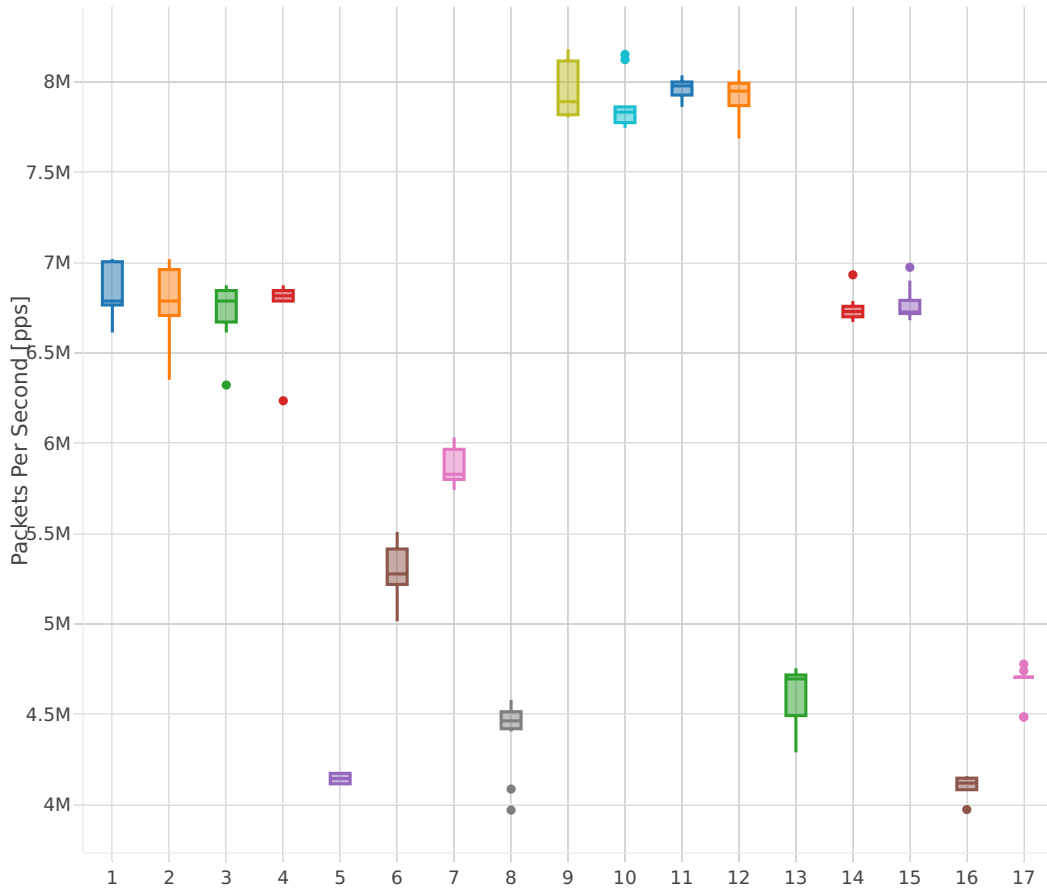

# 64B-2t2c-.\*vhost.\*-pdrdisc

Indexed Test Cases

- 1. 10ge2p1x520-eth-l2bdbasemaclrn-eth-2vhostvr1024-1vm-cfsrr1
- 2. 10ge2p1x520-eth-l2bdbasemaclrn-eth-2vhostvr1024-1vm
- 3. 10ge2p1x520-eth-l2bdbasemaclrn-eth-2vhostvr256-1vm-cfsrr1
- 4. 10ge2p1x520-eth-l2bdbasemaclrn-eth-2vhostvr256-1vm
- 5. 10ge2p1x520-eth-l2bdbasemaclrn-eth-4vhostvr1024-2vm
- 6. 10ge2p1x520-eth-l2bdscale100kmaclrn-eth-2vhostvr1024-1vm-cfsrr1
- 7. 10ge2p1x520-eth-l2bdscale10kmaclrn-eth-2vhostvr1024-1vm-cfsrr1
- 8. 10ge2p1x520-eth-l2bdscale1mmaclrn-eth-2vhostvr1024-1vm-cfsrr1
- 9. 10ge2p1x520-eth-l2xcbase-eth-2vhostvr1024-1vm-cfsrr1
- 10. 10ge2p1x520-eth-l2xcbase-eth-2vhostvr1024-1vm
- 11. 10ge2p1x520-eth-l2xcbase-eth-2vhostvr256-1vm-cfsrr1
- 12. 10ge2p1x520-eth-l2xcbase-eth-2vhostvr256-1vm
- 13. 10ge2p1x520-eth-l2xcbase-eth-4vhostvr1024-2vm
- 14. 10ge2p1x710-eth-l2bdbasemaclrn-eth-2vhostvr1024-1vm
- 15. 40ge2p1x1710-eth-l2bdbasemaclrn-eth-2vhostvr1024-1vm
- 16. 40ge2p1x1710-eth-l2bdbasemaclrn-eth-4vhostvr1024-2vm
- 17. 40ge2p1x1710-eth-l2xcbase-eth-4vhostvr1024-2vm