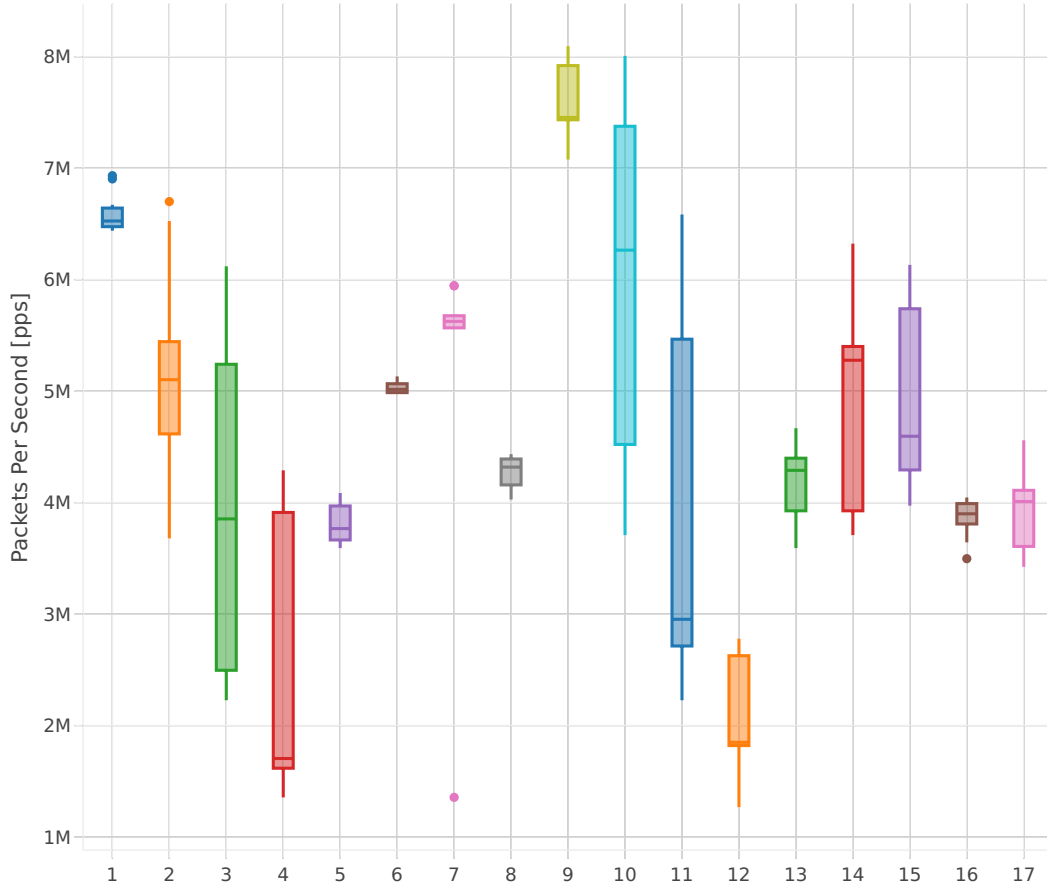

64B-2t2c-.*vhost.*-ndrdisc

Indexed Test Cases

- 1. 10ge2p1x520-eth-l2bdbasemaclrn-eth-2vhostvr1024-1vm-cfsrr1
- 2. 10ge2p1x520-eth-l2bdbasemaclrn-eth-2vhostvr1024-1vm
- 3. 10ge2p1x520-eth-l2bdbasemaclrn-eth-2vhostvr256-1vm-cfsrr1
- 4. 10ge2p1x520-eth-l2bdbasemaclrn-eth-2vhostvr256-1vm
- 5. 10ge2p1x520-eth-l2bdbasemaclrn-eth-4vhostvr1024-2vm
- 6. 10ge2p1x520-eth-l2bdscale100kmaclrn-eth-2vhostvr1024-1vm-cfsrr1
- 7. 10ge2p1x520-eth-l2bdscale10kmaclrn-eth-2vhostvr1024-1vm-cfsrr1
- 8. 10ge2p1x520-eth-l2bdscale1mmaclrn-eth-2vhostvr1024-1vm-cfsrr1
- 9. 10ge2p1x520-eth-l2xcbase-eth-2vhostvr1024-1vm-cfsrr1
- 10. 10ge2p1x520-eth-l2xcbase-eth-2vhostvr1024-1vm
- 11. 10ge2p1x520-eth-l2xcbase-eth-2vhostvr256-1vm-cfsrr1
- 12. 10ge2p1x520-eth-l2xcbase-eth-2vhostvr256-1vm
- 13. 10ge2p1x520-eth-l2xcbase-eth-4vhostvr1024-2vm
- 14. 10ge2p1x710-eth-l2bdbasemaclrn-eth-2vhostvr1024-1vm
- 15. 40ge2p1x1710-eth-l2bdbasemaclrn-eth-2vhostvr1024-1vm
- 16. 40ge2p1x1710-eth-l2bdbasemaclrn-eth-4vhostvr1024-2vm
- 17. 40ge2p1x1710-eth-l2xcbase-eth-4vhostvr1024-2vm