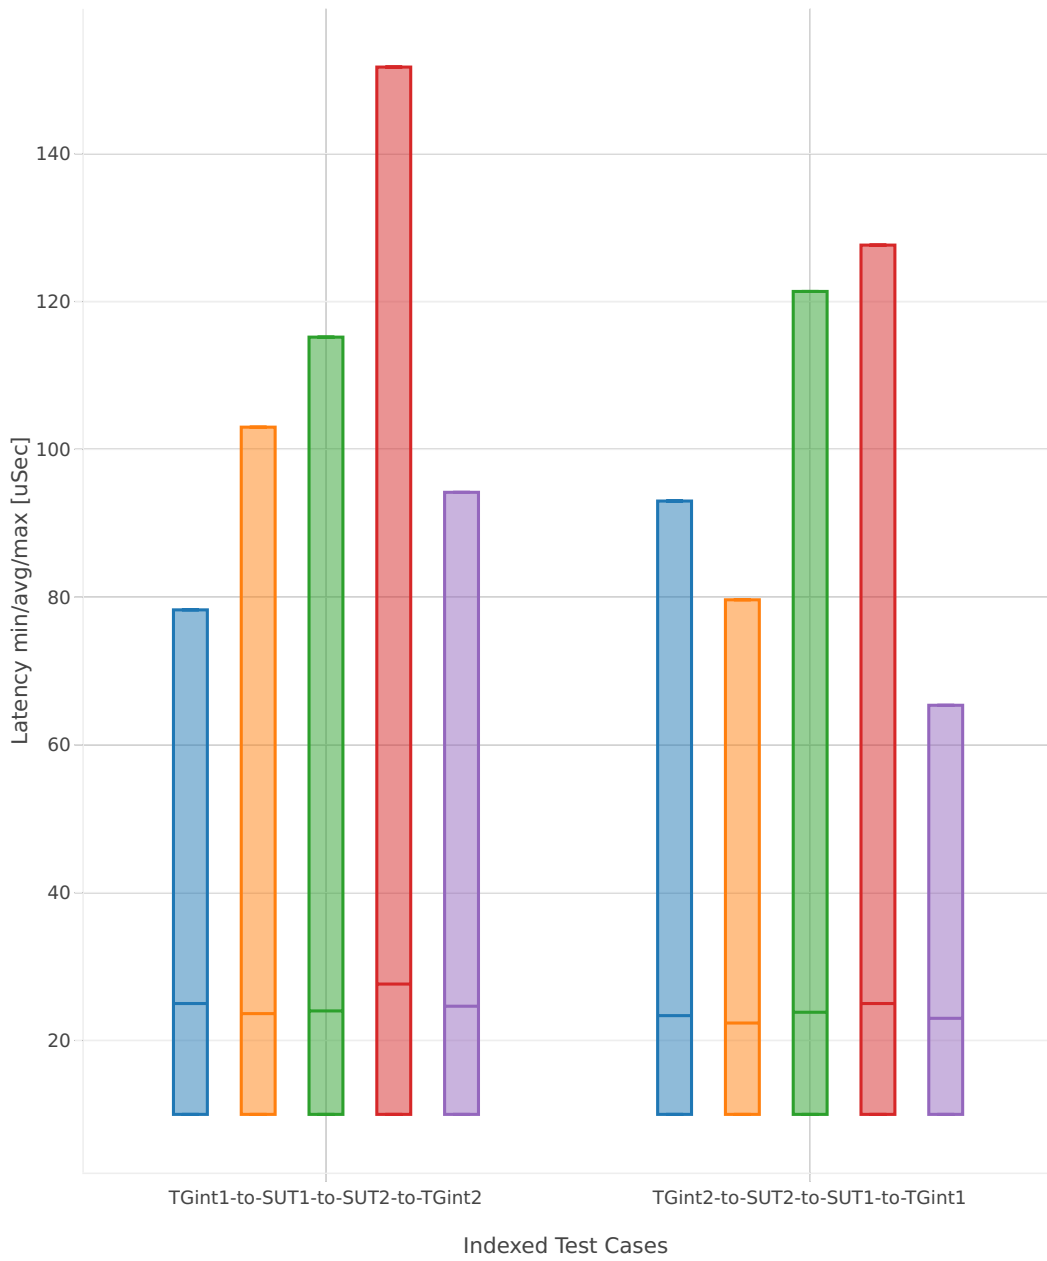

64B-2t2c-(eth|dot1q|dot1ad)-(l2xcbase|l2bdbasemaclrn)-ndrdisc

- 1. 10ge2p1x520-eth-l2bdbasemaclrn-iac150sf-10kflows
- 2. 10ge2p1x520-eth-l2bdbasemaclrn-iac150sl-10kflows
- 3. 10ge2p1x520-eth-l2bdbasemaclrn-macip-iac150sl-10kflows
- 4. 10ge2p1x520-eth-l2bdbasemaclrn-oac150sf-10kflows
- 5. 10ge2p1x520-eth-l2bdbasemaclrn-oac150sl-10kflows