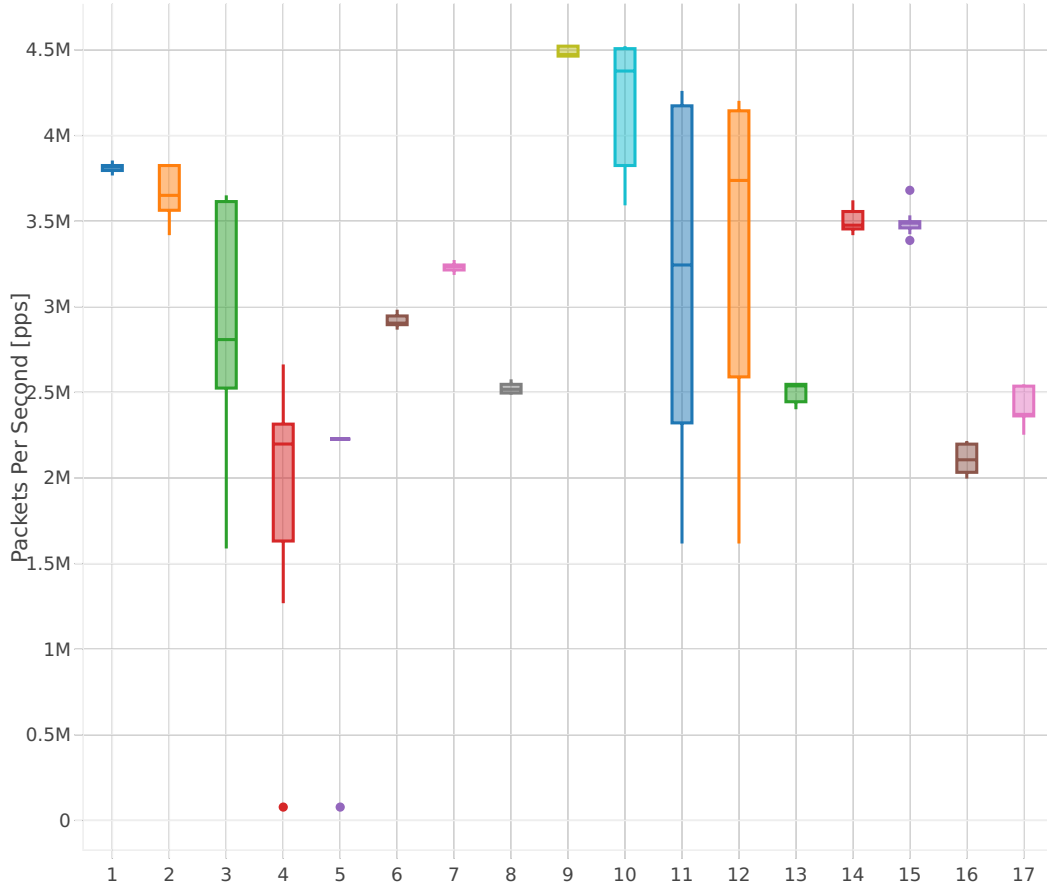

64B-1t1c-.*vhost.*-ndrdisc

Indexed Test Cases

- 1. 10ge2p1x520-eth-l2bdbasemaclrn-eth-2vhostvr1024-1vm-cfsrr1
- 2. 10ge2p1x520-eth-l2bdbasemaclrn-eth-2vhostvr1024-1vm
- 3. 10ge2p1x520-eth-l2bdbasemaclrn-eth-2vhostvr256-1vm-cfsrr1
- 4. 10ge2p1x520-eth-l2bdbasemaclrn-eth-2vhostvr256-1vm
- 5. 10ge2p1x520-eth-l2bdbasemaclrn-eth-4vhostvr1024-2vm
- 6. 10ge2p1x520-eth-l2bdscale100kmaclrn-eth-2vhostvr1024-1vm-cfsrr1
- 7. 10ge2p1x520-eth-l2bdscale10kmaclrn-eth-2vhostvr1024-1vm-cfsrr1
- 8. 10ge2p1x520-eth-l2bdscale1mmaclrn-eth-2vhostvr1024-1vm-cfsrr1
- 9. 10ge2p1x520-eth-l2xcbase-eth-2vhostvr1024-1vm-cfsrr1
- 10. 10ge2p1x520-eth-l2xcbase-eth-2vhostvr1024-1vm
- 11. 10ge2p1x520-eth-l2xcbase-eth-2vhostvr256-1vm-cfsrr1
- 12. 10ge2p1x520-eth-l2xcbase-eth-2vhostvr256-1vm
- 13. 10ge2p1x520-eth-l2xcbase-eth-4vhostvr1024-2vm
- 14. 10ge2p1x710-eth-l2bdbasemaclrn-eth-2vhostvr1024-1vm
- 15. 40ge2p1x1710-eth-l2bdbasemaclrn-eth-2vhostvr1024-1vm
- 16. 40ge2p1x1710-eth-l2bdbasemaclrn-eth-4vhostvr1024-2vm
- 17. 40ge2p1x1710-eth-l2xcbase-eth-4vhostvr1024-2vm