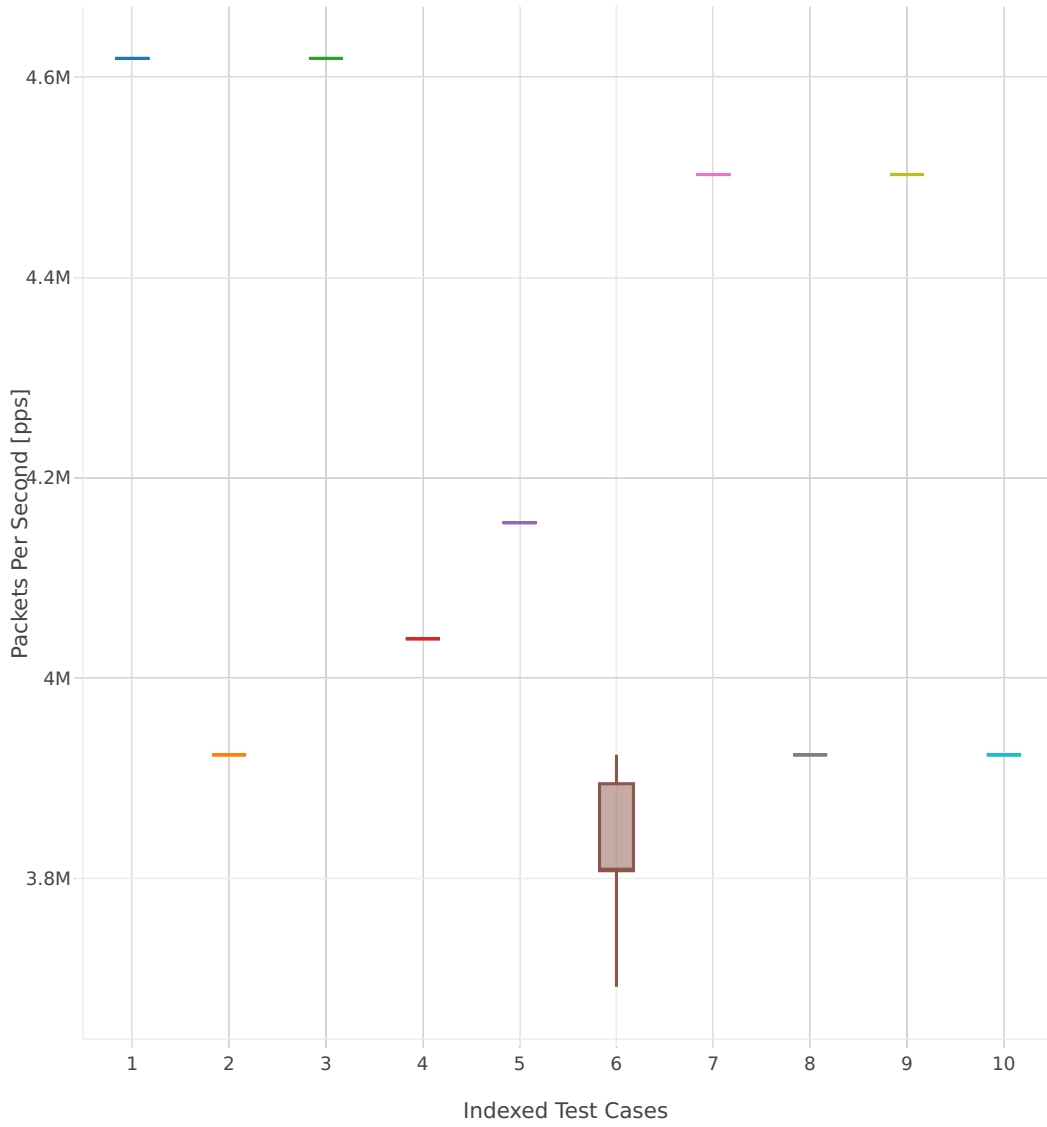

64B-1t1c-(eth|dot1q|dot1ad)-(l2xcbase|l2bdbasemaclrn)-ndrdisc

- 1. 10ge2p1x520-eth-l2bdbasemaclrn-iac10sf-10kflows
- 2. 10ge2p1x520-eth-l2bdbasemaclrn-iac10sl-10kflows
- 3. 10ge2p1x520-eth-l2bdbasemaclrn-iac150sf-10kflows
- 4. 10ge2p1x520-eth-l2bdbasemaclrn-iac150sl-10kflows
- 5. 10ge2p1x520-eth-l2bdbasemaclrn-macip-iac10sl-10kflows
- 6. 10ge2p1x520-eth-l2bdbasemaclrn-macip-iac150sl-10kflows
- 7. 10ge2p1x520-eth-l2bdbasemaclrn-oacl10sf-10kflows
- 8. 10ge2p1x520-eth-l2bdbasemaclrn-oacl10sl-10kflows
- 9. 10ge2p1x520-eth-l2bdbasemaclrn-oacl150sf-10kflows
- 10. 10ge2p1x520-eth-l2bdbasemaclrn-oacl150sl-10kflows