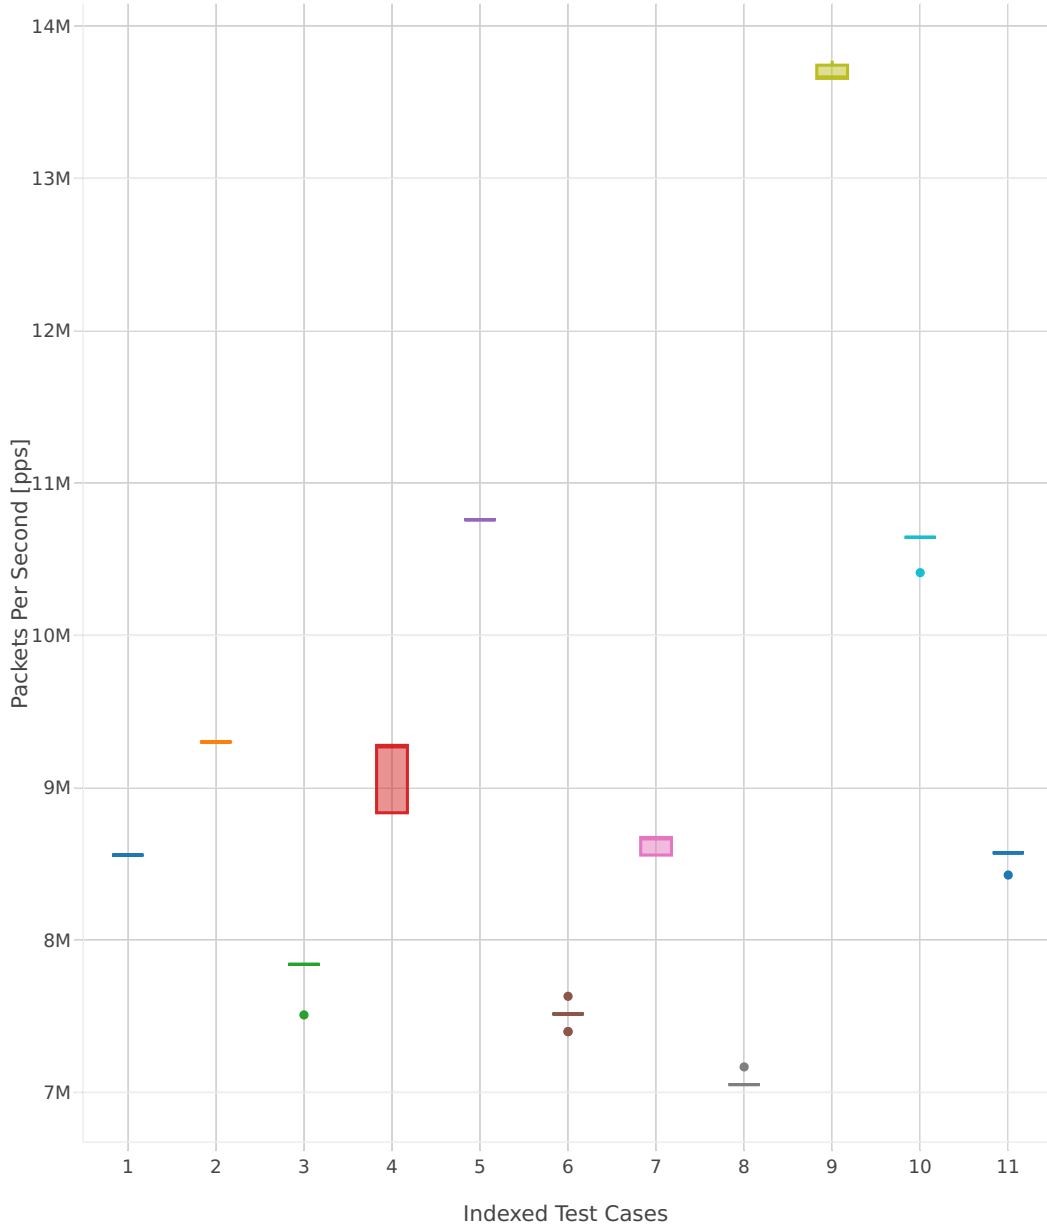

64B-1t1c-(eth|dot1q|dot1ad)-(l2xcbase|l2bdbasemaclrn)-pdrdisc

- 1. 10ge2p1vic1227-eth-l2bdbasemaclrn
- 2. 10ge2p1x520-dot1ad-l2xcbase
- 3. 10ge2p1x520-dot1q-l2bdbasemaclrn
- 4. 10ge2p1x520-dot1q-l2xcbase
- 5. 10ge2p1x520-eth-l2bdbasemaclrn
- 6. 10ge2p1x520-eth-l2bdscale100kmaclrn
- 7. 10ge2p1x520-eth-l2bdscale10kmaclrn
- 8. 10ge2p1x520-eth-l2bdscale1mmaclrn
- 9. 10ge2p1x520-eth-l2xcbase
- 10. 10ge2p1x710-eth-l2bdbasemaclrn
- 11. 40ge2p1vic1385-eth-l2bdbasemaclrn