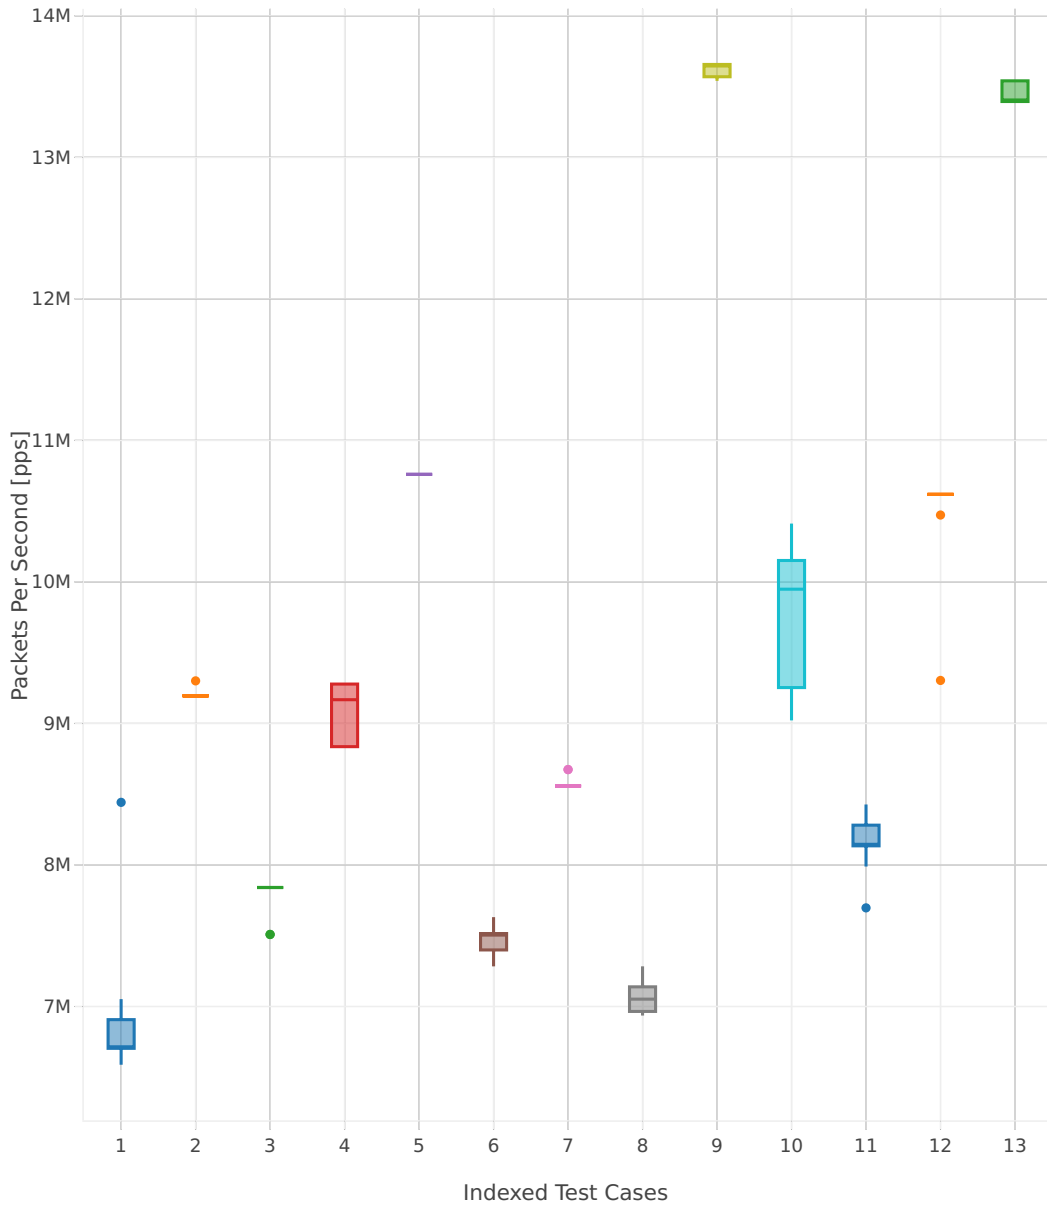

64B-1t1c-(eth|dot1q|dot1ad)-(l2xcbase|l2bdbasemaclrn)-ndrdisc

- 1. 10ge2p1vic1227-eth-l2bdbasemaclrn
- 2. 10ge2p1x520-dot1ad-l2xcbase
- 3. 10ge2p1x520-dot1q-l2bdbasemaclrn
- 4. 10ge2p1x520-dot1q-l2xcbase
- 5. 10ge2p1x520-eth-l2bdbasemaclrn
- 6. 10ge2p1x520-eth-l2bdscale100kmaclrn
- 7. 10ge2p1x520-eth-l2bdscale10kmaclrn
- 8. 10ge2p1x520-eth-l2bdscale1mmaclrn
- 9. 10ge2p1x520-eth-l2xcbase
- 10. 10ge2p1x710-eth-l2bdbasemaclrn
- 11. 40ge2p1vic1385-eth-l2bdbasemaclrn
- 12. 40ge2p1x1710-eth-l2bdbasemaclrn
- 13. 40ge2p1x1710-eth-l2xcbase