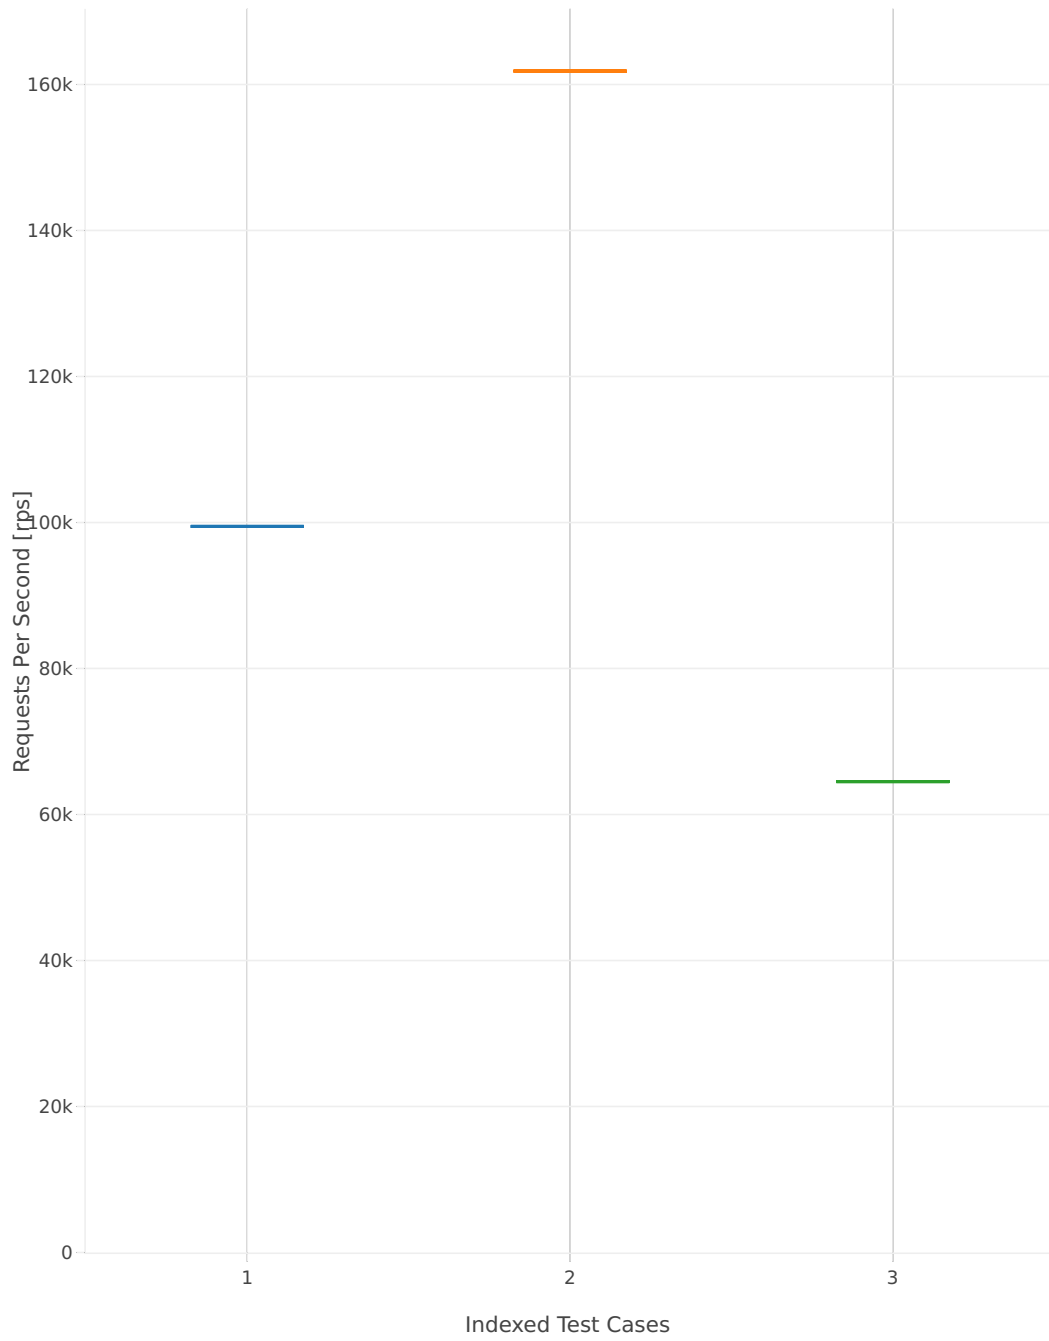

VPP HTTP Server Performance

- 1. tc04-1t1c-ethip4tcphttp-httpserver
- 2. tc05-2t2c-ethip4tcphttp-httpserver
- 3. tc06-4t4c-ethip4tcphttp-httpserver