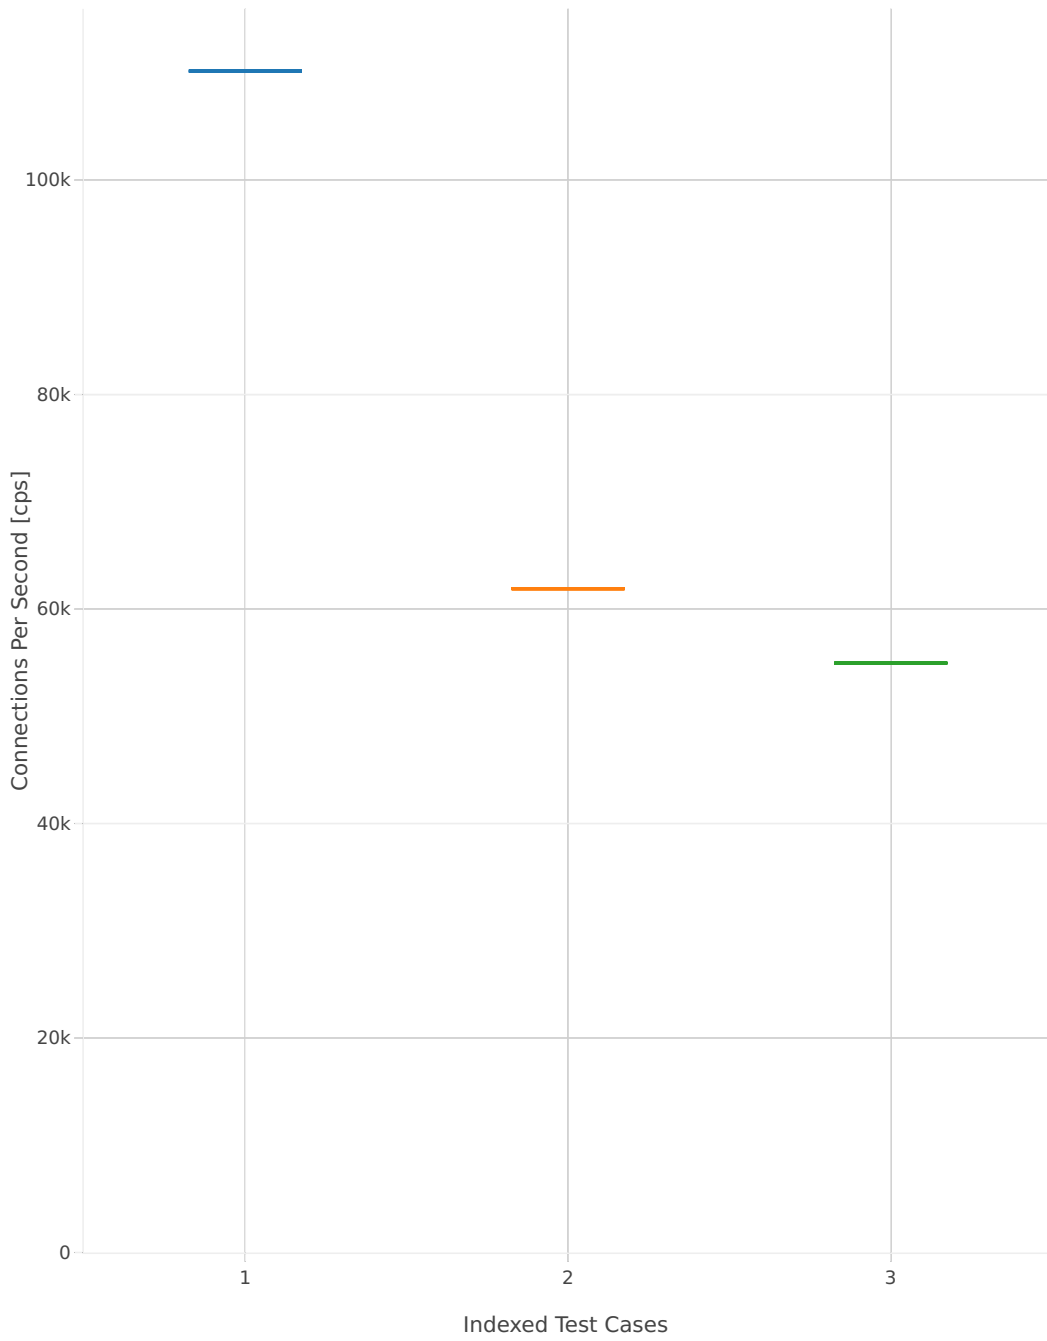

VPP HTTP Server Performance

- 1. tc01-1t1c-ethip4tcphttp-httpserver
- 2. tc02-2t2c-ethip4tcphttp-httpserver
- 3. tc03-4t4c-ethip4tcphttp-httpserver