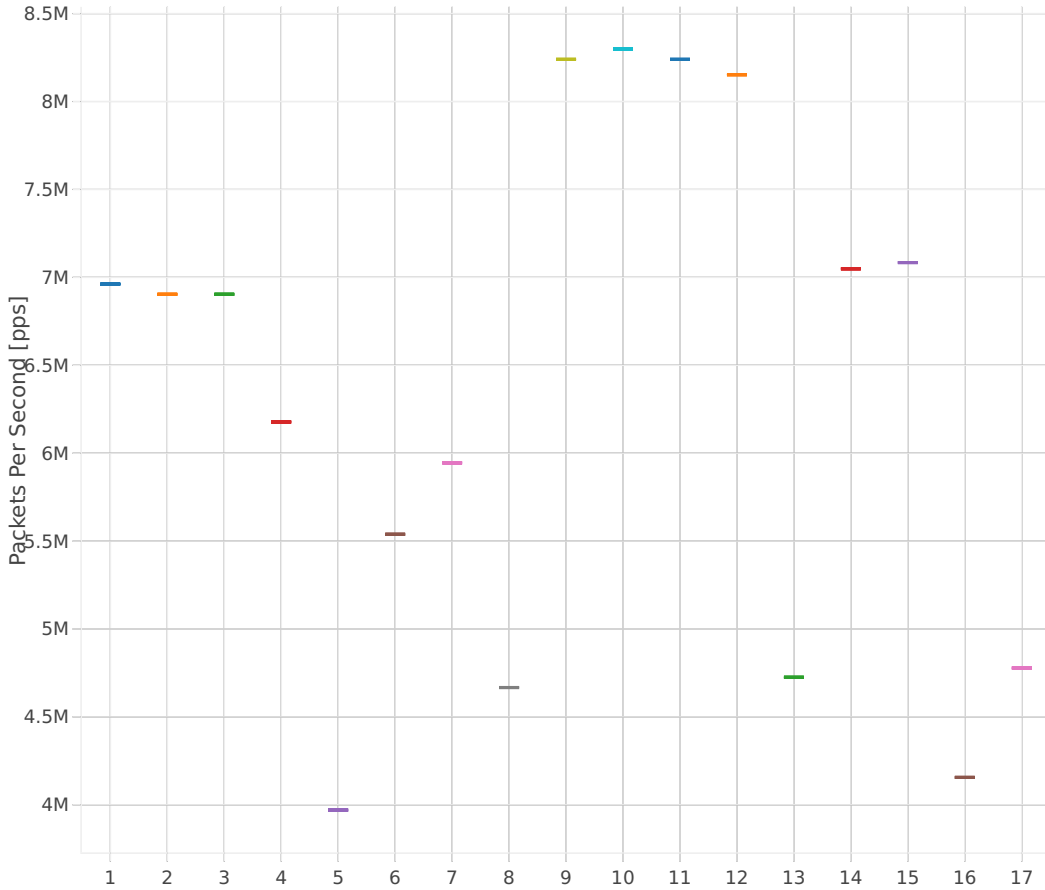

# 64B-2t2c-.\*vhost.\*-pdrdisc

## Indexed Test Cases

- 1. 10ge2p1x520-eth-l2bdbasemaclrn-eth-2vhostvr1024-1vm-cfsrr1
- 2. 10ge2p1x520-eth-l2bdbasemaclrn-eth-2vhostvr1024-1vm
- 3. 10ge2p1x520-eth-l2bdbasemaclrn-eth-2vhostvr256-1vm-cfsrr1
- 4. 10ge2p1x520-eth-l2bdbasemaclrn-eth-2vhostvr256-1vm
- 5. 10ge2p1x520-eth-l2bdbasemaclrn-eth-4vhostvr1024-2vm
- 6. 10ge2p1x520-eth-l2bdscale100kmaclrn-eth-2vhostvr1024-1vm-cfsrr1
- 7. 10ge2p1x520-eth-l2bdscale10kmaclrn-eth-2vhostvr1024-1vm-cfsrr1
- 8. 10ge2p1x520-eth-l2bdscale1mmaclrn-eth-2vhostvr1024-1vm-cfsrr1
- 9. 10ge2p1x520-eth-l2xcbase-eth-2vhostvr1024-1vm-cfsrr1
- 10. 10ge2p1x520-eth-l2xcbase-eth-2vhostvr1024-1vm
- 11. 10ge2p1x520-eth-l2xcbase-eth-2vhostvr256-1vm-cfsrr1
- 12. 10ge2p1x520-eth-l2xcbase-eth-2vhostvr256-1vm
- 13. 10ge2p1x520-eth-l2xcbase-eth-4vhostvr1024-2vm
- 14. 10ge2p1x710-eth-l2bdbasemaclrn-eth-2vhostvr1024-1vm
- 15. 40ge2p1xl710-eth-l2bdbasemaclrn-eth-2vhostvr1024-1vm
- 16. 40ge2p1xl710-eth-l2bdbasemaclrn-eth-4vhostvr1024-2vm
- 17. 40ge2p1xl710-eth-l2xcbase-eth-4vhostvr1024-2vm