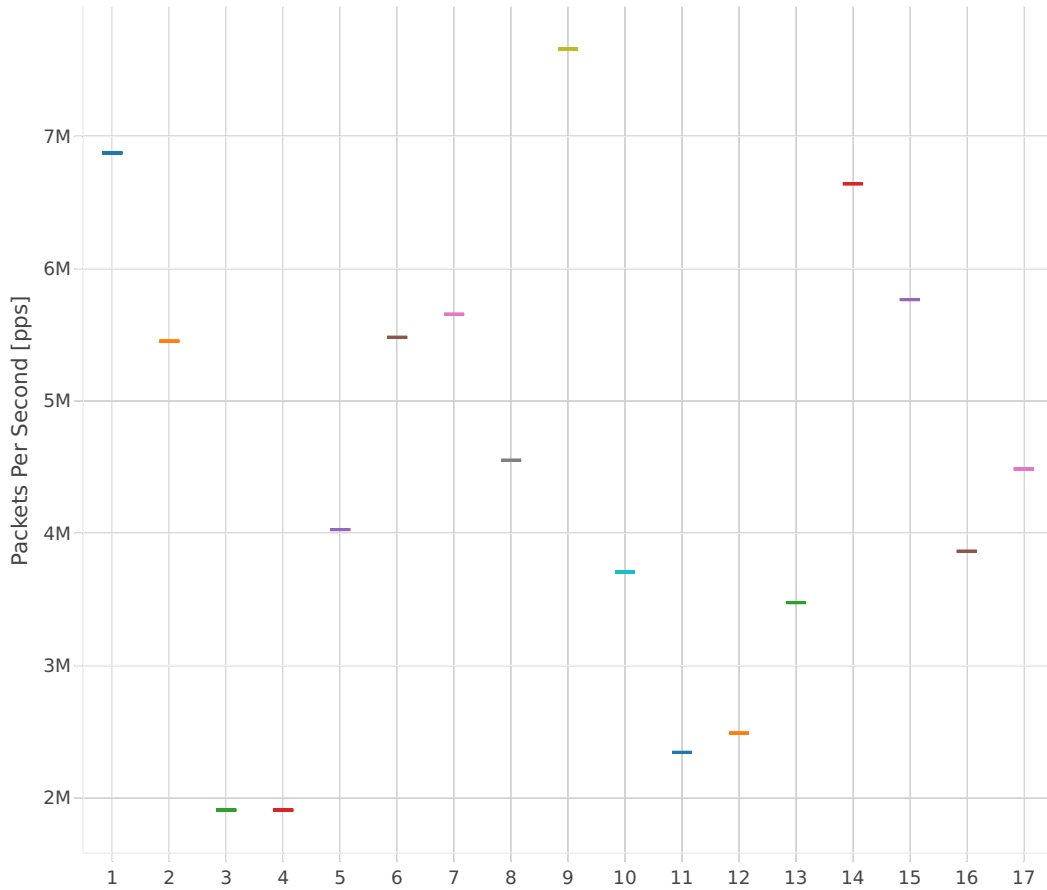

# 64B-2t2c-.\*vhost.\*-ndrdisc

## Indexed Test Cases

- 1. 10ge2p1x520-eth-l2bdbasemaclrn-eth-2vhostvr1024-1vm-cfsrr1
- 2. 10ge2p1x520-eth-l2bdbasemaclrn-eth-2vhostvr1024-1vm
- 3. 10ge2p1x520-eth-l2bdbasemaclrn-eth-2vhostvr256-1vm-cfsrr1
- 4. 10ge2p1x520-eth-l2bdbasemaclrn-eth-2vhostvr256-1vm
- 5. 10ge2p1x520-eth-l2bdbasemaclrn-eth-4vhostvr1024-2vm
- 6. 10ge2p1x520-eth-l2bdscale100kmaclrn-eth-2vhostvr1024-1vm-cfsrr1
- 7. 10ge2p1x520-eth-l2bdscale10kmaclrn-eth-2vhostvr1024-1vm-cfsrr1
- 8. 10ge2p1x520-eth-l2bdscale1mmaclrn-eth-2vhostvr1024-1vm-cfsrr1
- 9. 10ge2p1x520-eth-l2xcbase-eth-2vhostvr1024-1vm-cfsrr1
- 10. 10ge2p1x520-eth-l2xcbase-eth-2vhostvr1024-1vm
- 11. 10ge2p1x520-eth-l2xcbase-eth-2vhostvr256-1vm-cfsrr1
- 12. 10ge2p1x520-eth-l2xcbase-eth-2vhostvr256-1vm
- 13. 10ge2p1x520-eth-l2xcbase-eth-4vhostvr1024-2vm
- 14. 10ge2p1x710-eth-l2bdbasemaclrn-eth-2vhostvr1024-1vm
- 15. 40ge2p1xl710-eth-l2bdbasemaclrn-eth-2vhostvr1024-1vm
- 16. 40ge2p1xl710-eth-l2bdbasemaclrn-eth-4vhostvr1024-2vm
- 17. 40ge2p1xl710-eth-l2xcbase-eth-4vhostvr1024-2vm