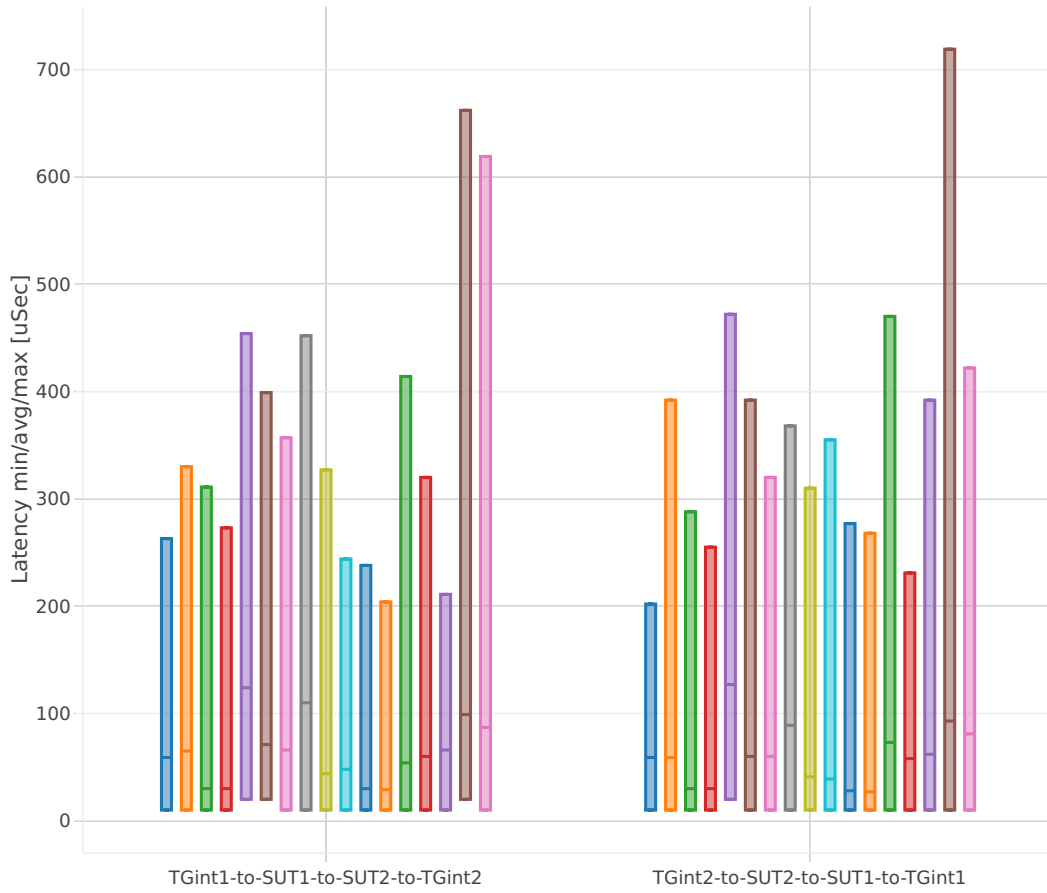

# 64B-2t2c-.\*vhost.\*-ndrdisc

## Indexed Test Cases

- 1. 10ge2p1x520-eth-l2bdbasemaclrn-eth-2vhostvr1024-1vm-cfsrr1
- 2. 10ge2p1x520-eth-l2bdbasemaclrn-eth-2vhostvr1024-1vm
- 3. 10ge2p1x520-eth-l2bdbasemaclrn-eth-2vhostvr256-1vm-cfsrr1
- 4. 10ge2p1x520-eth-l2bdbasemaclrn-eth-2vhostvr256-1vm
- 5. 10ge2p1x520-eth-l2bdbasemaclrn-eth-4vhostvr1024-2vm
- 6. 10ge2p1x520-eth-l2bdscale100kmaclrn-eth-2vhostvr1024-1vm-cfsrr1
- 7. 10ge2p1x520-eth-l2bdscale10kmaclrn-eth-2vhostvr1024-1vm-cfsrr1
- 8. 10ge2p1x520-eth-l2bdscale1mmaclrn-eth-2vhostvr1024-1vm-cfsrr1
- 9. 10ge2p1x520-eth-l2xcbase-eth-2vhostvr1024-1vm-cfsrr1
- 10. 10ge2p1x520-eth-l2xcbase-eth-2vhostvr1024-1vm
- 11. 10ge2p1x520-eth-l2xcbase-eth-2vhostvr256-1vm-cfsrr1
- 12. 10ge2p1x520-eth-l2xcbase-eth-2vhostvr256-1vm
- 13. 10ge2p1x520-eth-l2xcbase-eth-4vhostvr1024-2vm
- 14. 10ge2p1x710-eth-l2bdbasemaclrn-eth-2vhostvr1024-1vm
- 15. 40ge2p1x1710-eth-l2bdbasemaclrn-eth-2vhostvr1024-1vm
- 16. 40ge2p1x1710-eth-l2bdbasemaclrn-eth-4vhostvr1024-2vm
- 17. 40ge2p1x1710-eth-l2xcbase-eth-4vhostvr1024-2vm