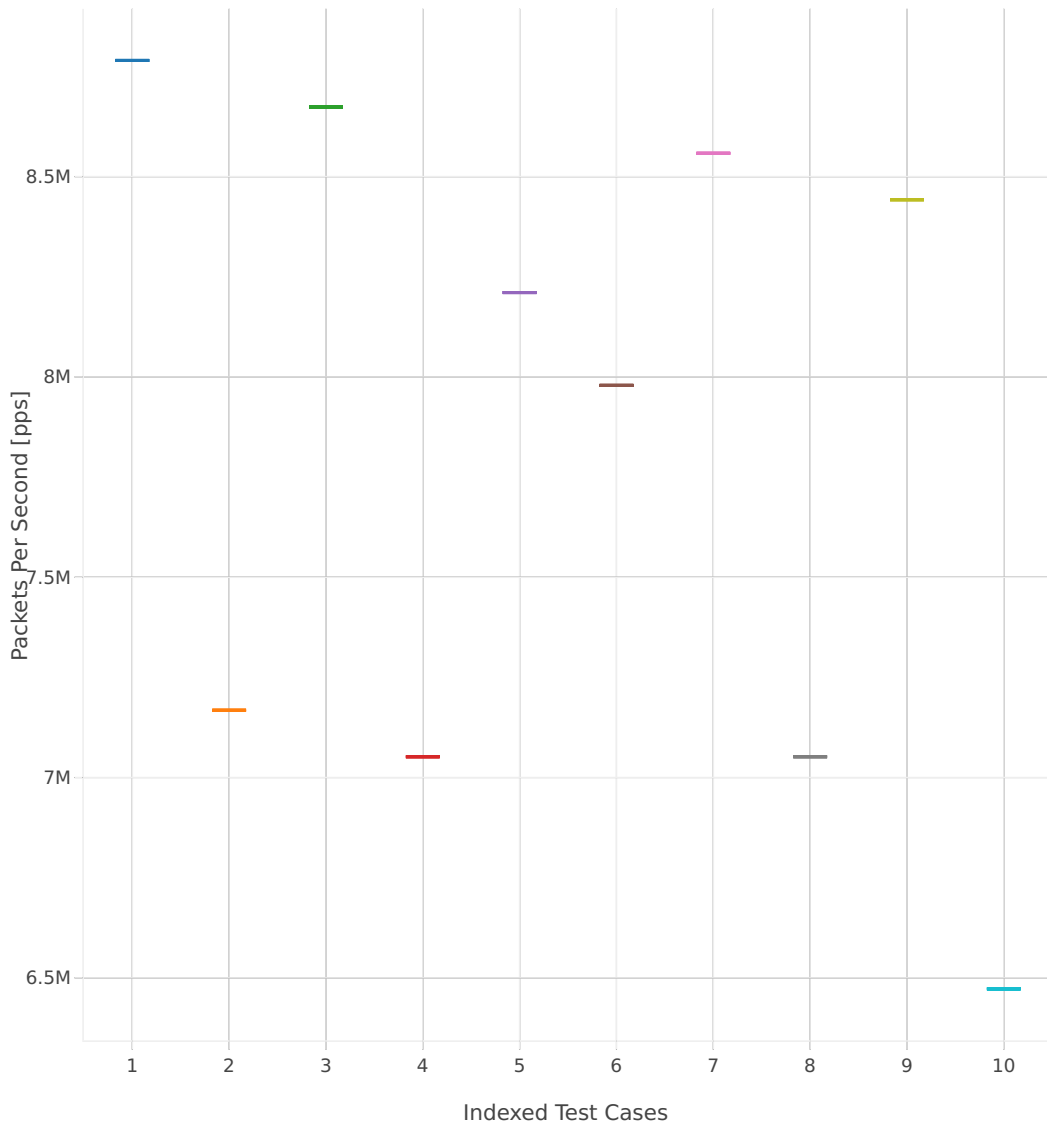

64B-2t2c-(eth|dot1q|dot1ad)-(l2xcbase|l2bdbasemaclrn)-pdrdisc

- 1. 10ge2p1x520-eth-l2bdbasemaclrn-iac10sf-10kflows
- 2. 10ge2p1x520-eth-l2bdbasemaclrn-iac10sl-10kflows
- 3. 10ge2p1x520-eth-l2bdbasemaclrn-iac150sf-10kflows
- 4. 10ge2p1x520-eth-l2bdbasemaclrn-iac150sl-10kflows
- 5. 10ge2p1x520-eth-l2bdbasemaclrn-macip-iac10sl-10kflows
- 6. 10ge2p1x520-eth-l2bdbasemaclrn-macip-iac150sl-10kflows
- 7. 10ge2p1x520-eth-l2bdbasemaclrn-oacl10sf-10kflows
- 8. 10ge2p1x520-eth-l2bdbasemaclrn-oacl10sl-10kflows
- 9. 10ge2p1x520-eth-l2bdbasemaclrn-oacl150sf-10kflows
- 10. 10ge2p1x520-eth-l2bdbasemaclrn-oacl150sl-10kflows