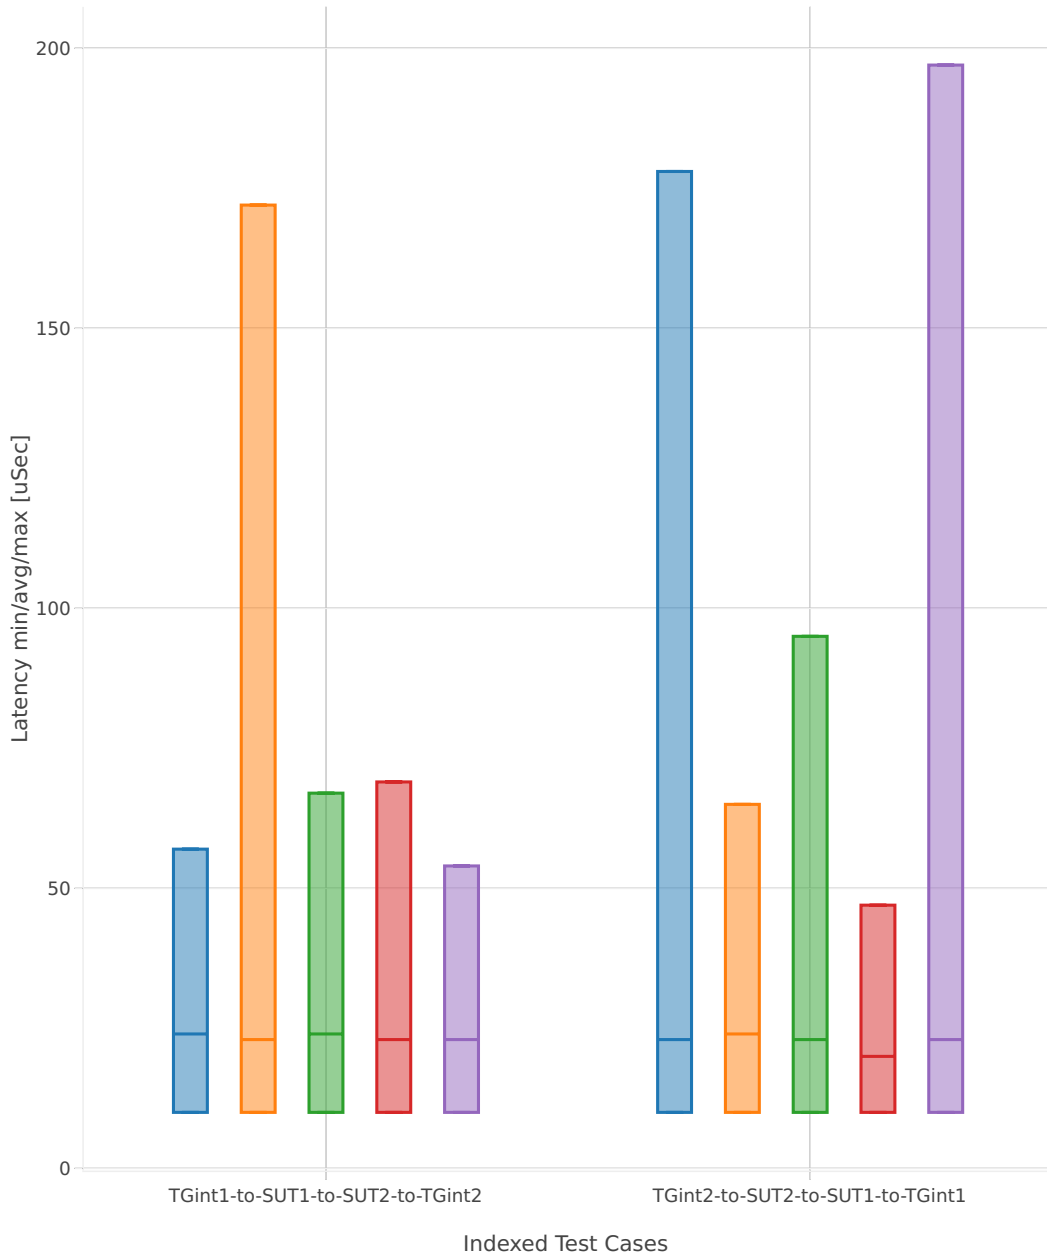

64B-2t2c-(eth|dot1q|dot1ad)-(l2xcbase|l2bdbasemaclrn)-ndrdisc

- 1. 10ge2p1x520-eth-l2bdbasemaclrn-iac150sf-10kflows
- 2. 10ge2p1x520-eth-l2bdbasemaclrn-iac150sl-10kflows
- 3. 10ge2p1x520-eth-l2bdbasemaclrn-macip-iac150sl-10kflows
- 4. 10ge2p1x520-eth-l2bdbasemaclrn-oac150sf-10kflows
- 5. 10ge2p1x520-eth-l2bdbasemaclrn-oac150sl-10kflows