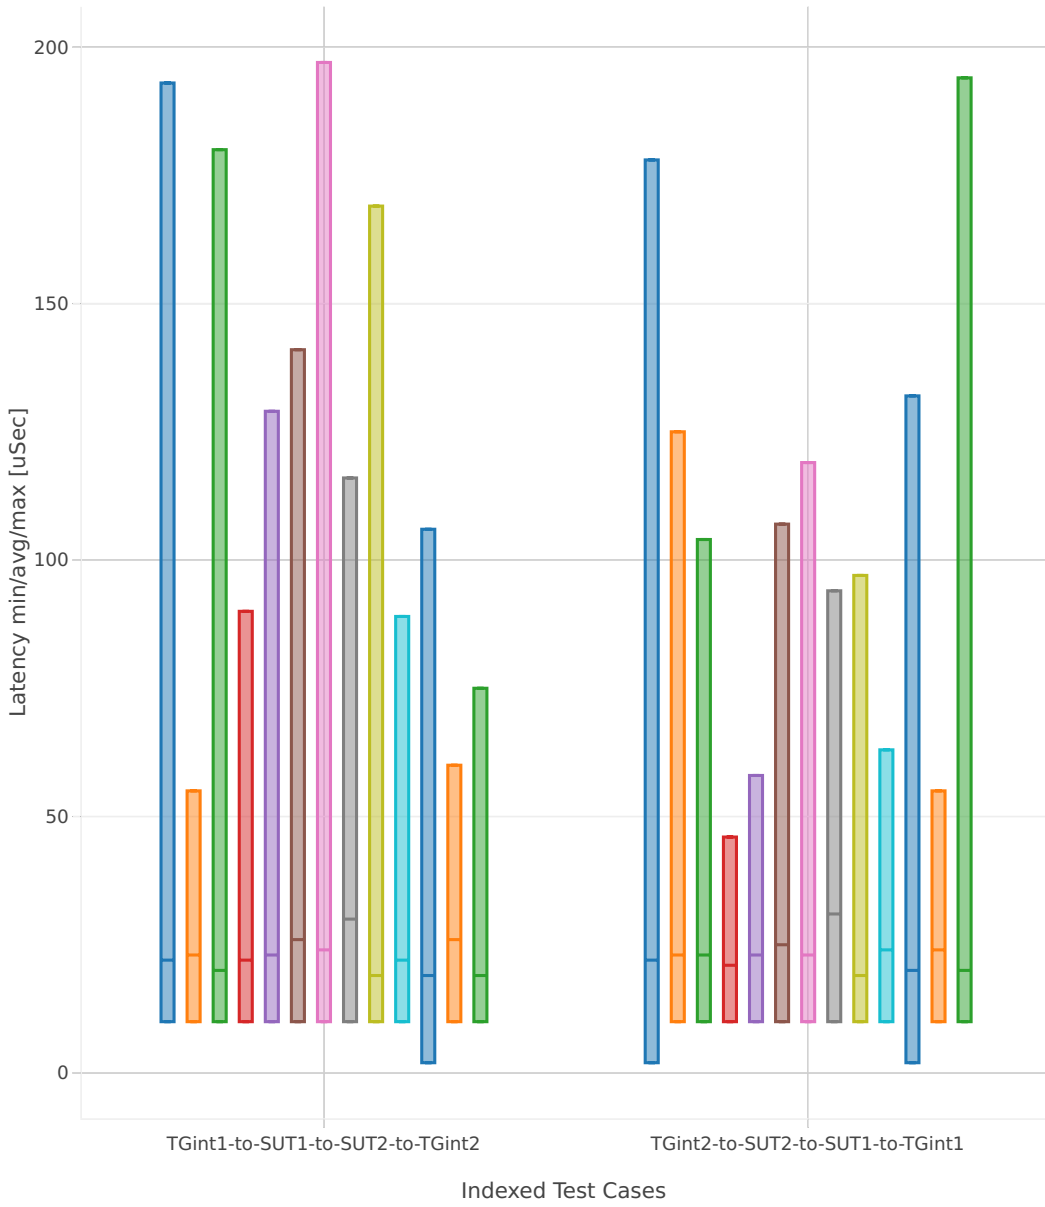

64B-2t2c-(eth|dot1q|dot1ad)-(l2xcbase|l2bdbasemaclrn)-ndrdisc

- 1. 10ge2p1vic1227-eth-l2bdbasemaclrn
- 2. 10ge2p1x520-dot1ad-l2xcbase
- 3. 10ge2p1x520-dot1q-l2bdbasemaclrn
- 4. 10ge2p1x520-dot1q-l2xcbase
- 5. 10ge2p1x520-eth-l2bdbasemaclrn
- 6. 10ge2p1x520-eth-l2bdscale100kmaclrn
- 7. 10ge2p1x520-eth-l2bdscale10kmaclrn
- 8. 10ge2p1x520-eth-l2bdscale1mmaclrn
- 9. 10ge2p1x520-eth-l2xcbase
- 10. 10ge2p1x710-eth-l2bdbasemaclrn
- 11. 40ge2p1vic1385-eth-l2bdbasemaclrn
- 12. 40ge2p1x1710-eth-l2bdbasemaclrn
- 13. 40ge2p1x1710-eth-l2xcbase