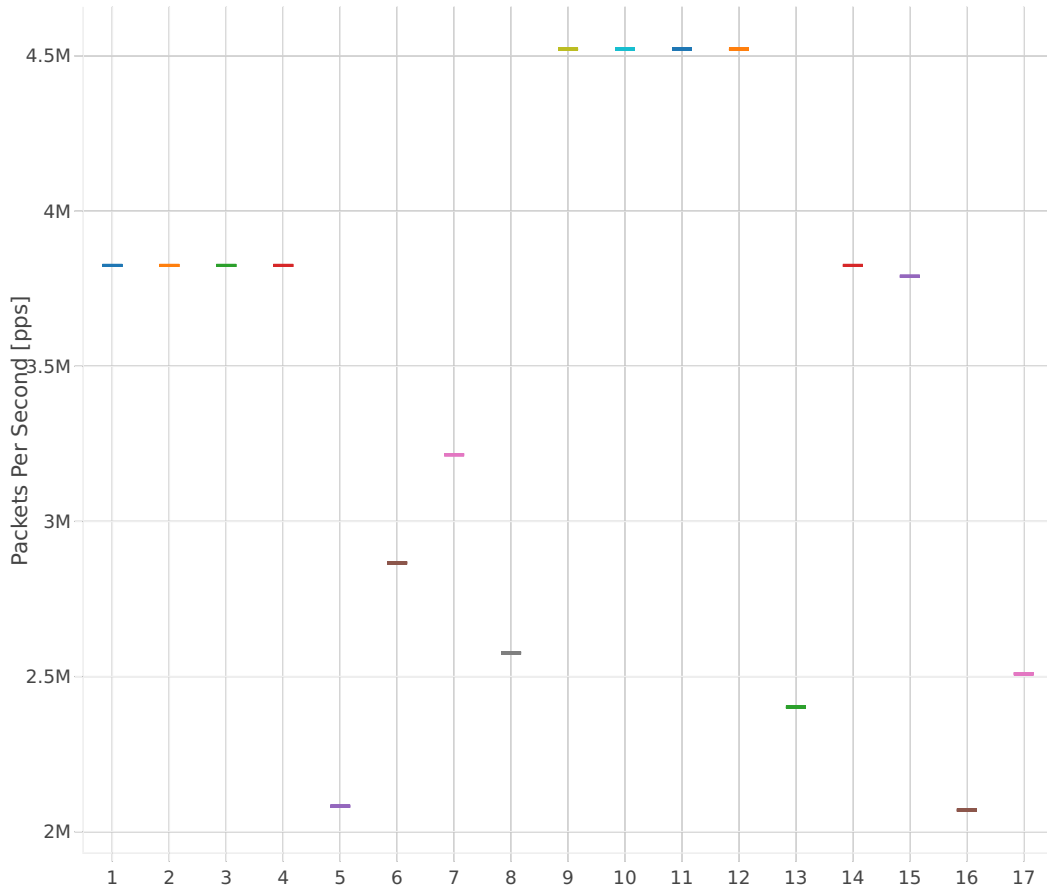

# 64B-1t1c-.\*vhost.\*-pdrdisc

## Indexed Test Cases

- 1. 10ge2p1x520-eth-l2bdbasemaclrn-eth-2vhostvr1024-1vm-cfsrr1
- 2. 10ge2p1x520-eth-l2bdbasemaclrn-eth-2vhostvr1024-1vm
- 3. 10ge2p1x520-eth-l2bdbasemaclrn-eth-2vhostvr256-1vm-cfsrr1
- 4. 10ge2p1x520-eth-l2bdbasemaclrn-eth-2vhostvr256-1vm
- 5. 10ge2p1x520-eth-l2bdbasemaclrn-eth-4vhostvr1024-2vm
- 6. 10ge2p1x520-eth-l2bdscale100kmaclrn-eth-2vhostvr1024-1vm-cfsrr1
- 7. 10ge2p1x520-eth-l2bdscale10kmaclrn-eth-2vhostvr1024-1vm-cfsrr1
- 8. 10ge2p1x520-eth-l2bdscale1mmaclrn-eth-2vhostvr1024-1vm-cfsrr1
- 9. 10ge2p1x520-eth-l2xcbase-eth-2vhostvr1024-1vm-cfsrr1
- 10. 10ge2p1x520-eth-l2xcbase-eth-2vhostvr1024-1vm
- 11. 10ge2p1x520-eth-l2xcbase-eth-2vhostvr256-1vm-cfsrr1
- 12. 10ge2p1x520-eth-l2xcbase-eth-2vhostvr256-1vm
- 13. 10ge2p1x520-eth-l2xcbase-eth-4vhostvr1024-2vm
- 14. 10ge2p1x710-eth-l2bdbasemaclrn-eth-2vhostvr1024-1vm
- 15. 40ge2p1xl710-eth-l2bdbasemaclrn-eth-2vhostvr1024-1vm
- 16. 40ge2p1xl710-eth-l2bdbasemaclrn-eth-4vhostvr1024-2vm
- 17. 40ge2p1xl710-eth-l2xcbase-eth-4vhostvr1024-2vm