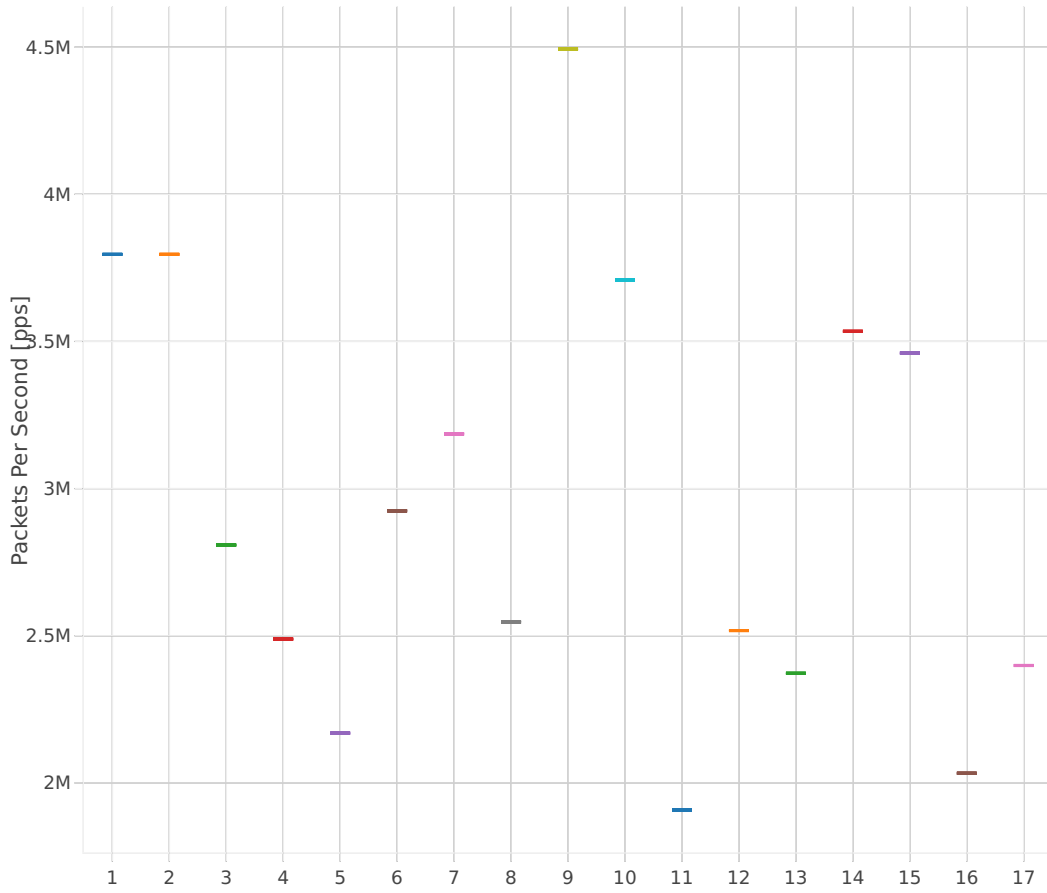

64B-1t1c-.*vhost.*-ndrdisc

Indexed Test Cases

- 1. 10ge2p1x520-eth-l2bdbasemaclrn-eth-2vhostvr1024-1vm-cfsrr1
- 2. 10ge2p1x520-eth-l2bdbasemaclrn-eth-2vhostvr1024-1vm
- 3. 10ge2p1x520-eth-l2bdbasemaclrn-eth-2vhostvr256-1vm-cfsrr1
- 4. 10ge2p1x520-eth-l2bdbasemaclrn-eth-2vhostvr256-1vm
- 5. 10ge2p1x520-eth-l2bdbasemaclrn-eth-4vhostvr1024-2vm
- 6. 10ge2p1x520-eth-l2bdscale100kmaclrn-eth-2vhostvr1024-1vm-cfsrr1
- 7. 10ge2p1x520-eth-l2bdscale10kmaclrn-eth-2vhostvr1024-1vm-cfsrr1
- 8. 10ge2p1x520-eth-l2bdscale1mmaclrn-eth-2vhostvr1024-1vm-cfsrr1
- 9. 10ge2p1x520-eth-l2xcbase-eth-2vhostvr1024-1vm-cfsrr1
- 10. 10ge2p1x520-eth-l2xcbase-eth-2vhostvr1024-1vm
- 11. 10ge2p1x520-eth-l2xcbase-eth-2vhostvr256-1vm-cfsrr1
- 12. 10ge2p1x520-eth-l2xcbase-eth-2vhostvr256-1vm
- 13. 10ge2p1x520-eth-l2xcbase-eth-4vhostvr1024-2vm
- 14. 10ge2p1x710-eth-l2bdbasemaclrn-eth-2vhostvr1024-1vm
- 15. 40ge2p1x1710-eth-l2bdbasemaclrn-eth-2vhostvr1024-1vm
- 16. 40ge2p1x1710-eth-l2bdbasemaclrn-eth-4vhostvr1024-2vm
- 17. 40ge2p1x1710-eth-l2xcbase-eth-4vhostvr1024-2vm