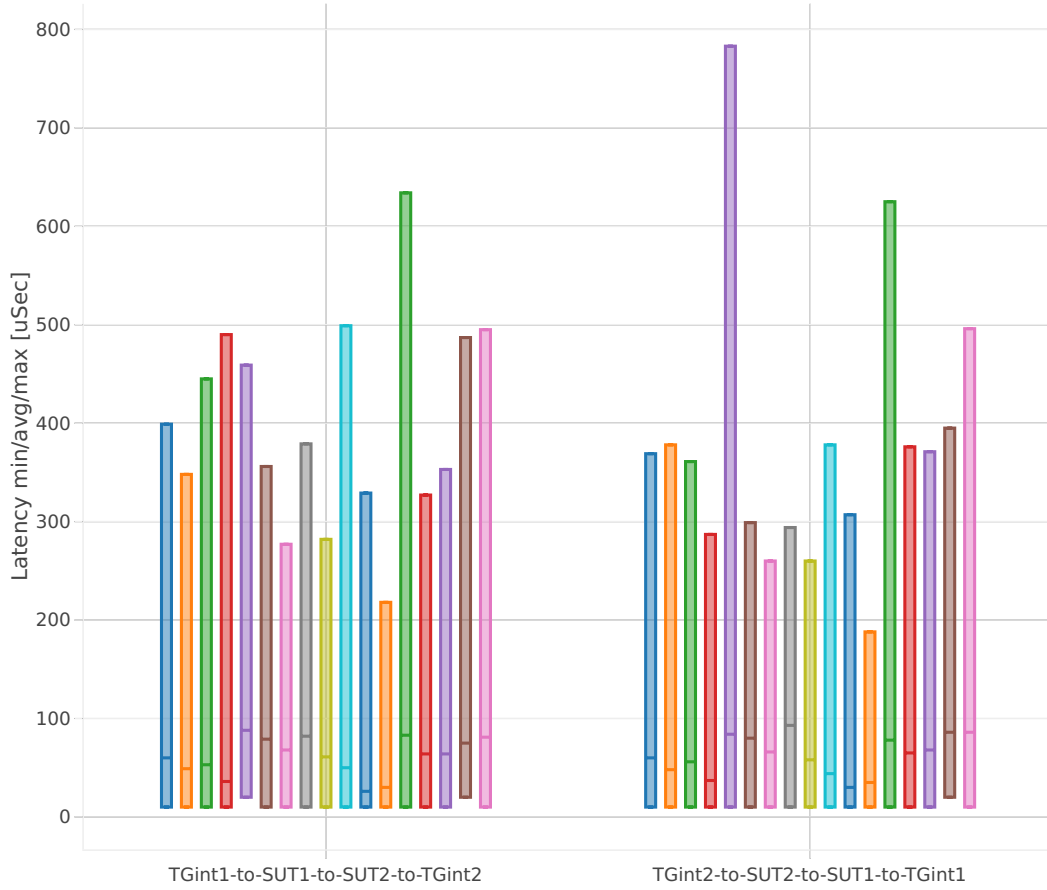

64B-1t1c-.*vhost.*-ndrdisc

Indexed Test Cases

1. 10ge2p1x520-eth-l2bdbasemaclrn-eth-2vhostvr1024-1vm-cfsrr1
2. 10ge2p1x520-eth-l2bdbasemaclrn-eth-2vhostvr1024-1vm
3. 10ge2p1x520-eth-l2bdbasemaclrn-eth-2vhostvr256-1vm-cfsrr1
4. 10ge2p1x520-eth-l2bdbasemaclrn-eth-2vhostvr256-1vm
5. 10ge2p1x520-eth-l2bdbasemaclrn-eth-4vhostvr1024-2vm
6. 10ge2p1x520-eth-l2bdscale100kmaclrn-eth-2vhostvr1024-1vm-cfsrr1
7. 10ge2p1x520-eth-l2bdscale10kmaclrn-eth-2vhostvr1024-1vm-cfsrr1
8. 10ge2p1x520-eth-l2bdscale1mmaclrn-eth-2vhostvr1024-1vm-cfsrr1
9. 10ge2p1x520-eth-l2xcbase-eth-2vhostvr1024-1vm-cfsrr1
10. 10ge2p1x520-eth-l2xcbase-eth-2vhostvr1024-1vm
11. 10ge2p1x520-eth-l2xcbase-eth-2vhostvr256-1vm-cfsrr1
12. 10ge2p1x520-eth-l2xcbase-eth-2vhostvr256-1vm
13. 10ge2p1x520-eth-l2xcbase-eth-4vhostvr1024-2vm
14. 10ge2p1x710-eth-l2bdbasemaclrn-eth-2vhostvr1024-1vm
15. 40ge2p1x1710-eth-l2bdbasemaclrn-eth-2vhostvr1024-1vm
16. 40ge2p1x1710-eth-l2bdbasemaclrn-eth-4vhostvr1024-2vm
17. 40ge2p1x1710-eth-l2xcbase-eth-4vhostvr1024-2vm