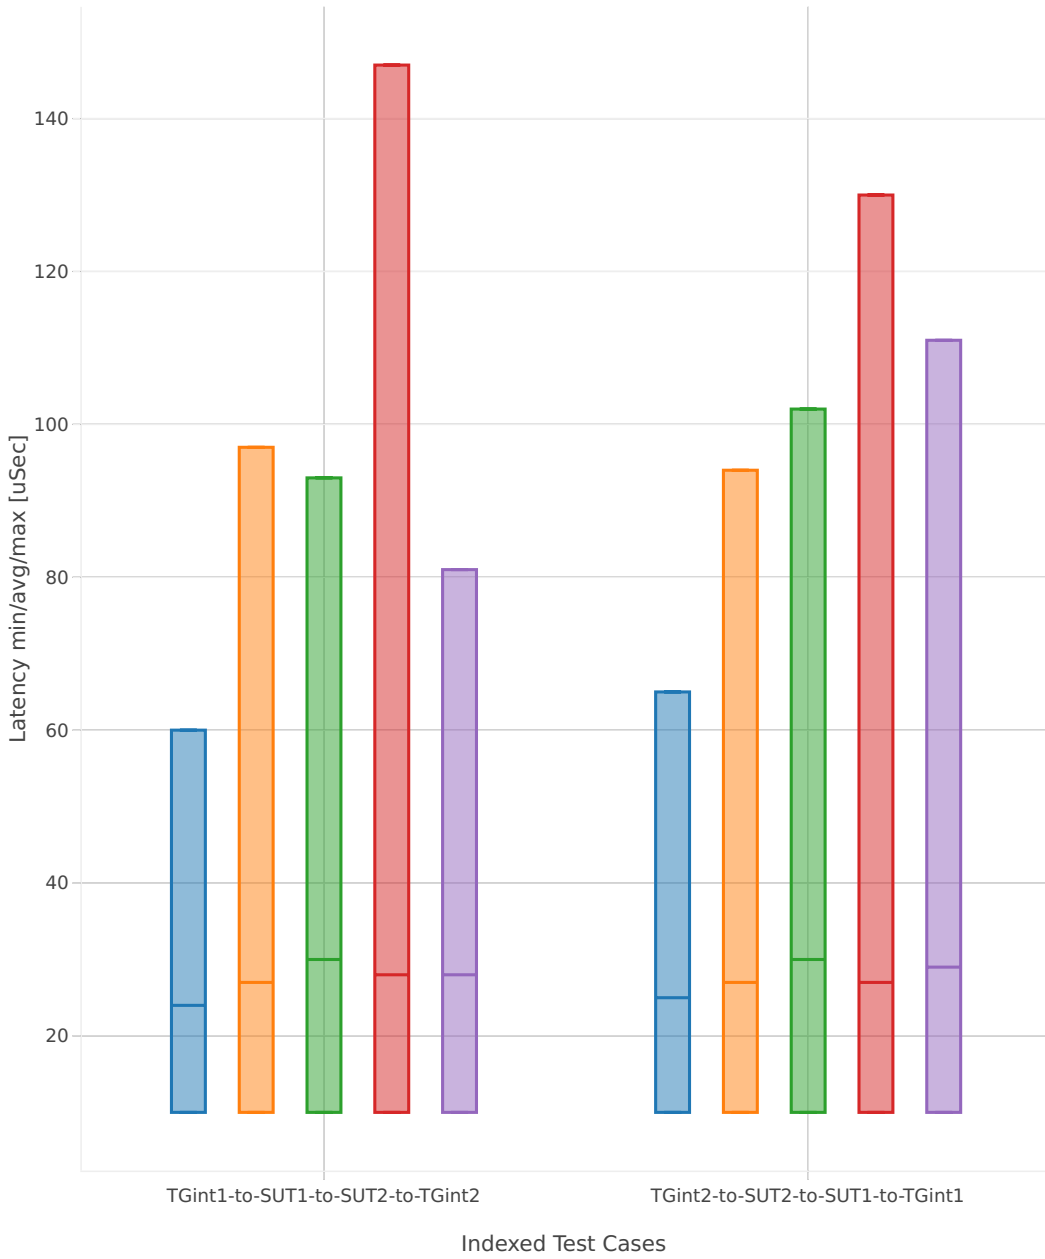

64B-1t1c-(eth|dot1q|dot1ad)-(l2xcbase|l2bdbasemaclrn)-ndrdisc

- 1. 10ge2p1x520-eth-l2bdbasemaclrn-iac150sf-10kflows
- 2. 10ge2p1x520-eth-l2bdbasemaclrn-iac150sl-10kflows
- 3. 10ge2p1x520-eth-l2bdbasemaclrn-macip-iac150sl-10kflows
- 4. 10ge2p1x520-eth-l2bdbasemaclrn-oac150sf-10kflows
- 5. 10ge2p1x520-eth-l2bdbasemaclrn-oac150sl-10kflows