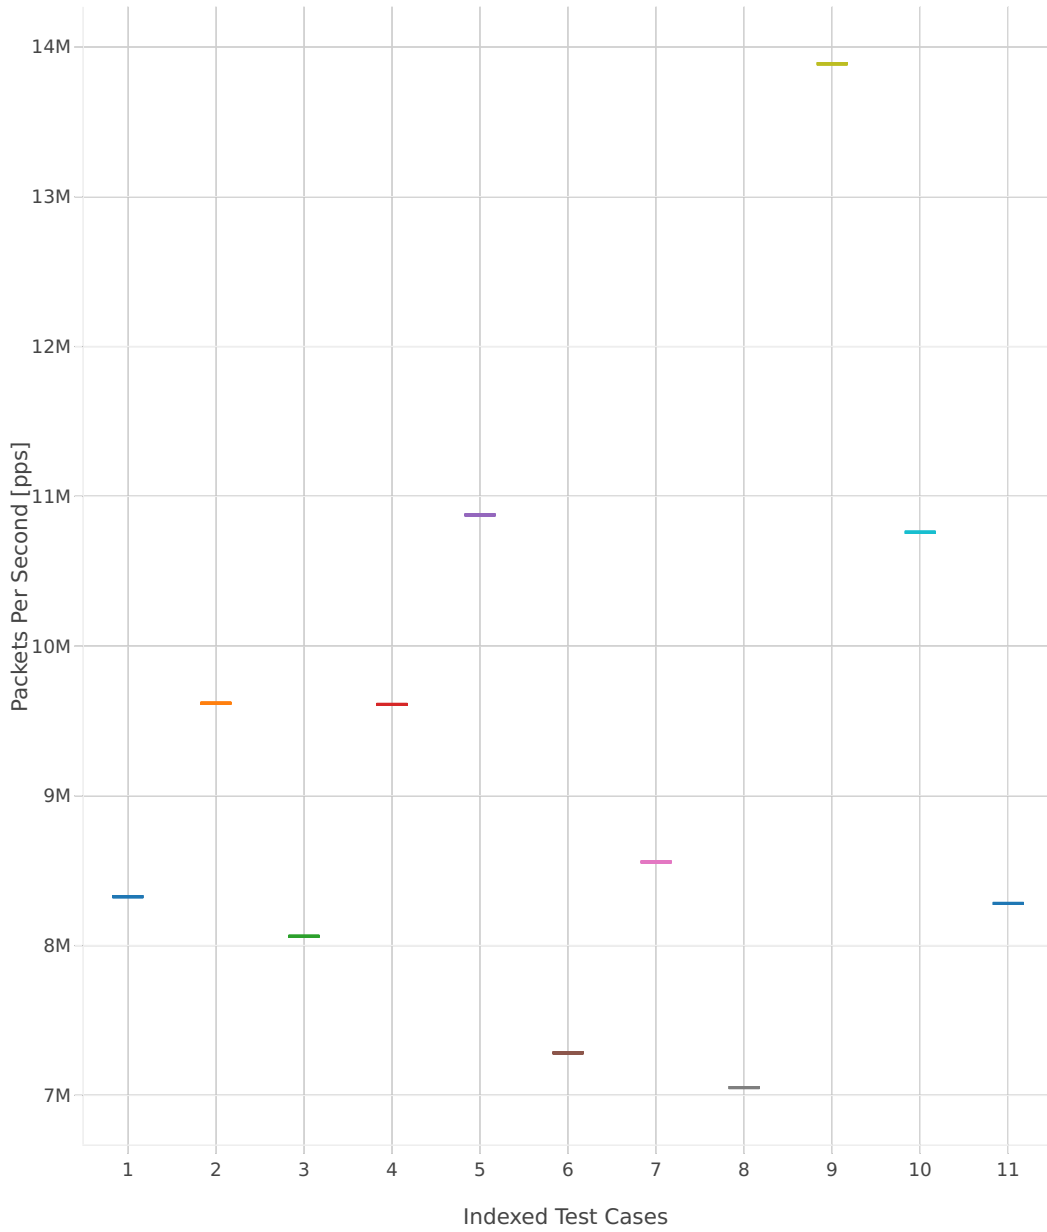

# 64B-1t1c-(eth|dot1q|dot1ad)-(l2xcbase|l2bdbasemaclrn)-pdrdisc

- 1. 10ge2p1vic1227-eth-l2bdbasemaclrn
- 2. 10ge2p1x520-dot1ad-l2xcbase
- 3. 10ge2p1x520-dot1q-l2bdbasemaclrn
- 4. 10ge2p1x520-dot1q-l2xcbase
- 5. 10ge2p1x520-eth-l2bdbasemaclrn
- 6. 10ge2p1x520-eth-l2bdscale100kmaclrn
- 7. 10ge2p1x520-eth-l2bdscale10kmaclrn
- 8. 10ge2p1x520-eth-l2bdscale1mmaclrn
- 9. 10ge2p1x520-eth-l2xcbase
- 10. 10ge2p1x710-eth-l2bdbasemaclrn
- 11. 40ge2p1vic1385-eth-l2bdbasemaclrn