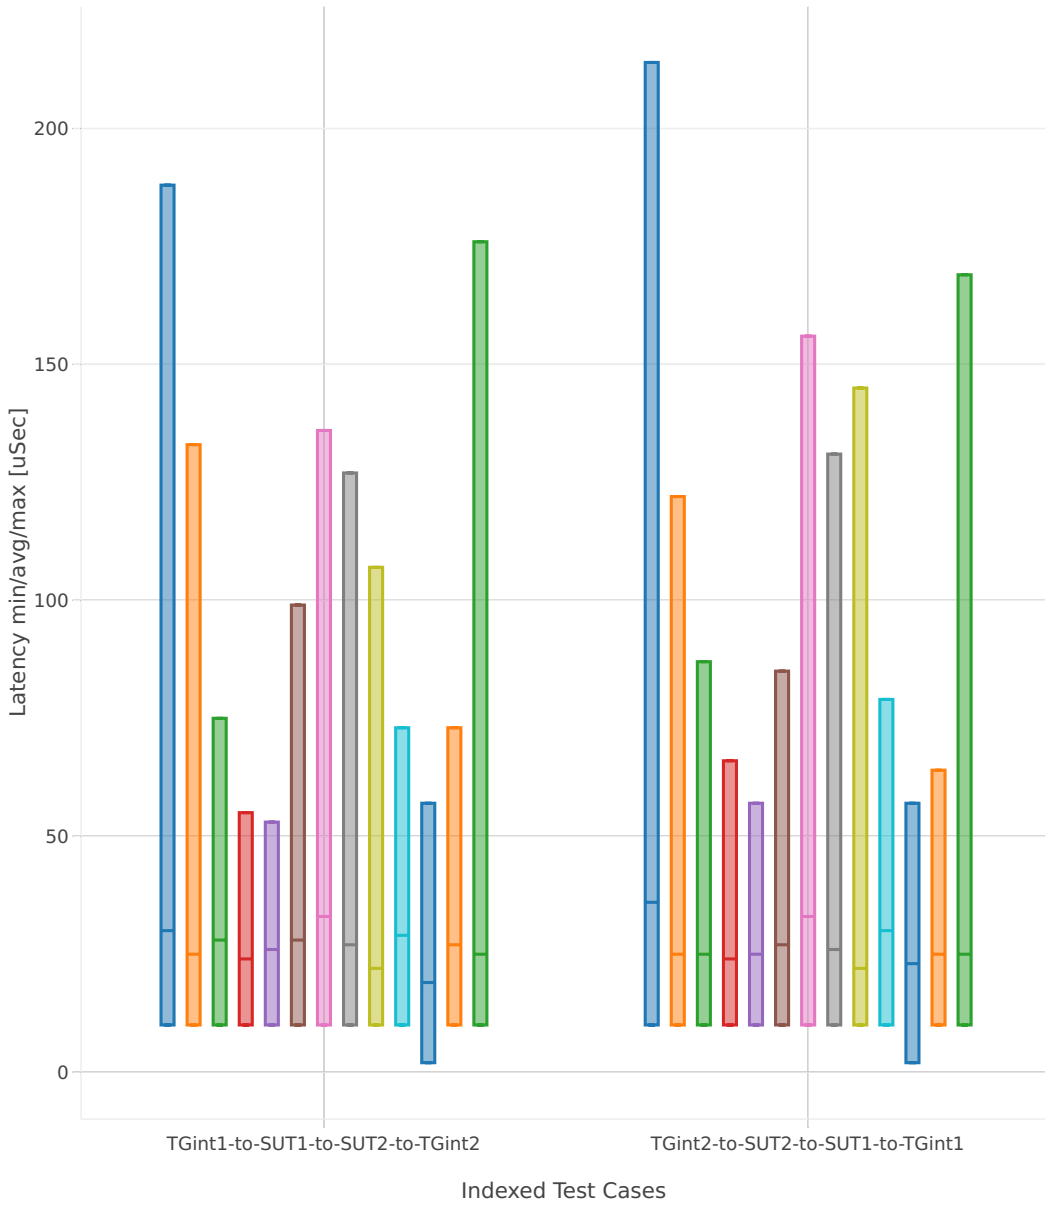

64B-1t1c-(eth|dot1q|dot1ad)-(l2xcbase|l2bdbasemaclrn)-ndrdisc

- 1. 10ge2p1vic1227-eth-l2bdbasemaclrn
- 2. 10ge2p1x520-dot1ad-l2xcbase
- 3. 10ge2p1x520-dot1q-l2bdbasemaclrn
- 4. 10ge2p1x520-dot1q-l2xcbase
- 5. 10ge2p1x520-eth-l2bdbasemaclrn
- 6. 10ge2p1x520-eth-l2bdscale100kmaclrn
- 7. 10ge2p1x520-eth-l2bdscale10kmaclrn
- 8. 10ge2p1x520-eth-l2bdscale1mmaclrn
- 9. 10ge2p1x520-eth-l2xcbase
- 10. 10ge2p1x710-eth-l2bdbasemaclrn
- 11. 40ge2p1vic1385-eth-l2bdbasemaclrn
- 12. 40ge2p1x1710-eth-l2bdbasemaclrn
- 13. 40ge2p1x1710-eth-l2xcbase