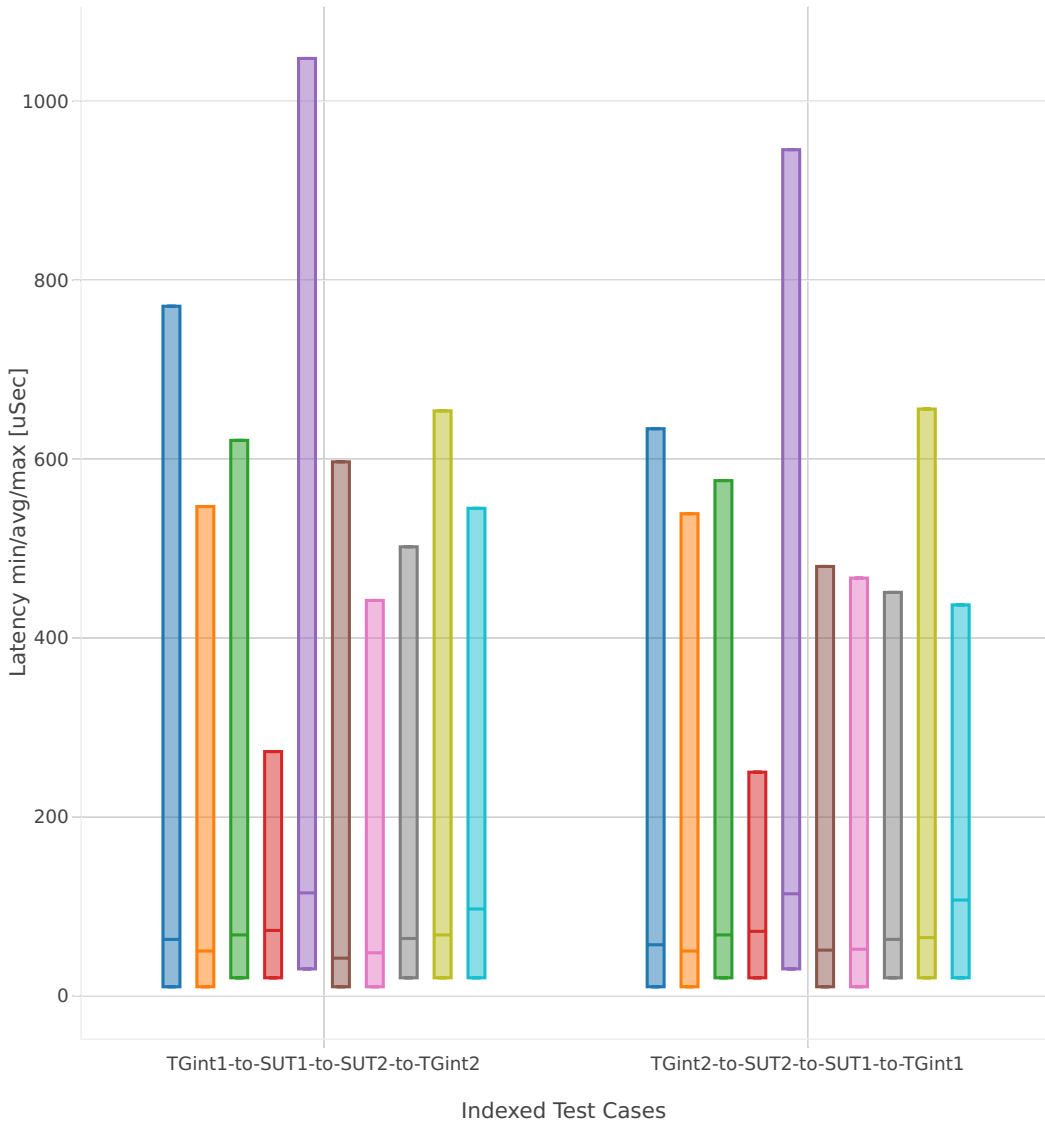

64B-1t1c-(eth|dot1q|dot1ad)-(l2xcbase|l2bdbasemaclrn)-memif-ndrdisc

- 1. 10ge2p1x520-eth-1drcl2bdbasemaclrn-eth-2memif-1drcl2xc-1paral-k8s
- 2. 10ge2p1x520-eth-1drcl2bdbasemaclrn-eth-2memif-2drcl2xc-1horiz-k8s
- 3. 10ge2p1x520-eth-1drcl2bdbasemaclrn-eth-2memif-4drcl2xc-1horiz-k8s
- 4. 10ge2p1x520-eth-1drcl2bdbasemaclrn-eth-4memif-2drcl2xc-1chain-k8s
- 5. 10ge2p1x520-eth-1drcl2bdbasemaclrn-eth-8memif-4drcl2xc-1chain-k8s
- 6. 10ge2p1x520-eth-1drcl2xcbase-eth-2memif-1drcl2xc-1paral-k8s
- 7. 10ge2p1x520-eth-1drcl2xcbase-eth-2memif-2drcl2xc-1horiz-k8s
- 8. 10ge2p1x520-eth-1drcl2xcbase-eth-2memif-4drcl2xc-1horiz-k8s
- 9. 10ge2p1x520-eth-1drcl2xcbase-eth-4memif-2drcl2xc-1chain-k8s
- 10. 10ge2p1x520-eth-1drcl2xcbase-eth-8memif-4drcl2xc-1chain-k8s