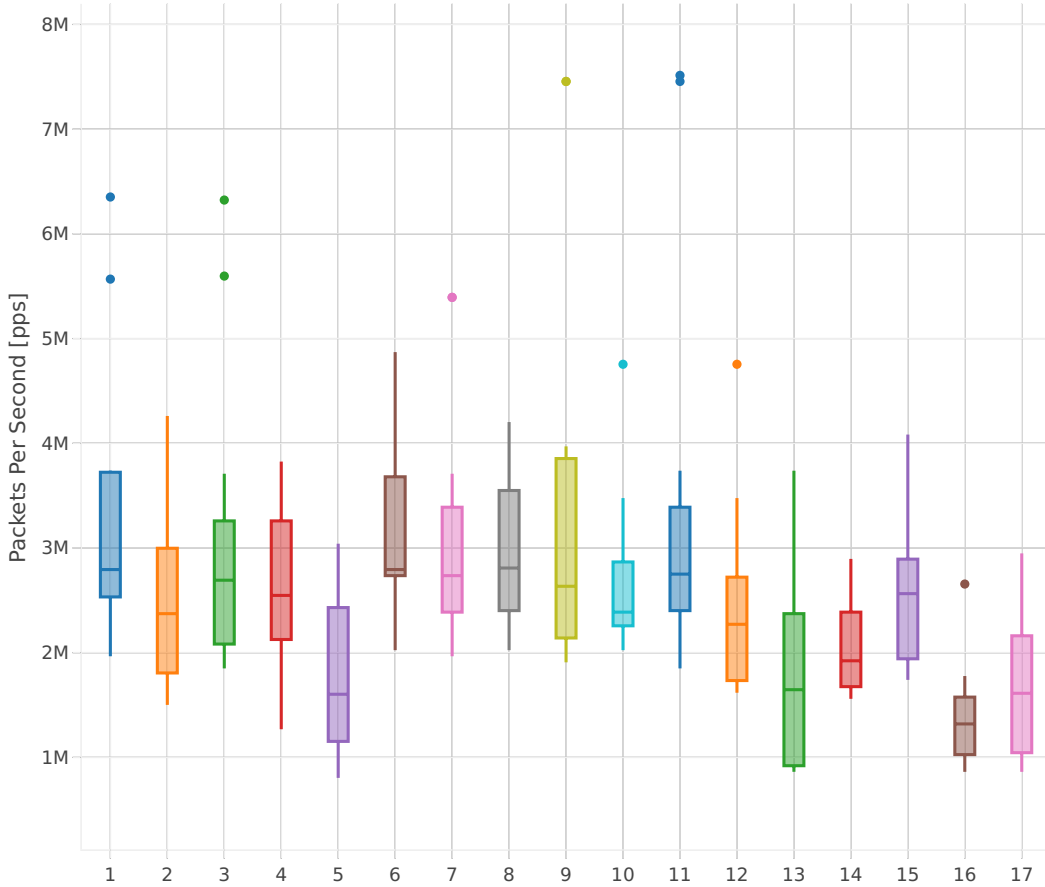

64B-2t2c-.*vhost.*-ndrdisc

Indexed Test Cases

- 1. 10ge2p1x520-eth-l2bdbasemaclrn-eth-2vhostvr1024-1vm-cfsrr1
- 2. 10ge2p1x520-eth-l2bdbasemaclrn-eth-2vhostvr1024-1vm
- 3. 10ge2p1x520-eth-l2bdbasemaclrn-eth-2vhostvr256-1vm-cfsrr1
- 4. 10ge2p1x520-eth-l2bdbasemaclrn-eth-2vhostvr256-1vm
- 5. 10ge2p1x520-eth-l2bdbasemaclrn-eth-4vhostvr1024-2vm
- 6. 10ge2p1x520-eth-l2bdscale100kmaclrn-eth-2vhostvr1024-1vm-cfsrr1
- 7. 10ge2p1x520-eth-l2bdscale10kmaclrn-eth-2vhostvr1024-1vm-cfsrr1
- 8. 10ge2p1x520-eth-l2bdscale1mmaclrn-eth-2vhostvr1024-1vm-cfsrr1
- 9. 10ge2p1x520-eth-l2xcbase-eth-2vhostvr1024-1vm-cfsrr1
- 10. 10ge2p1x520-eth-l2xcbase-eth-2vhostvr1024-1vm
- 11. 10ge2p1x520-eth-l2xcbase-eth-2vhostvr256-1vm-cfsrr1
- 12. 10ge2p1x520-eth-l2xcbase-eth-2vhostvr256-1vm
- 13. 10ge2p1x520-eth-l2xcbase-eth-4vhostvr1024-2vm
- 14. 10ge2p1x710-eth-l2bdbasemaclrn-eth-2vhostvr1024-1vm
- 15. 40ge2p1x1710-eth-l2bdbasemaclrn-eth-2vhostvr1024-1vm
- 16. 40ge2p1x1710-eth-l2bdbasemaclrn-eth-4vhostvr1024-2vm
- 17. 40ge2p1x1710-eth-l2xcbase-eth-4vhostvr1024-2vm