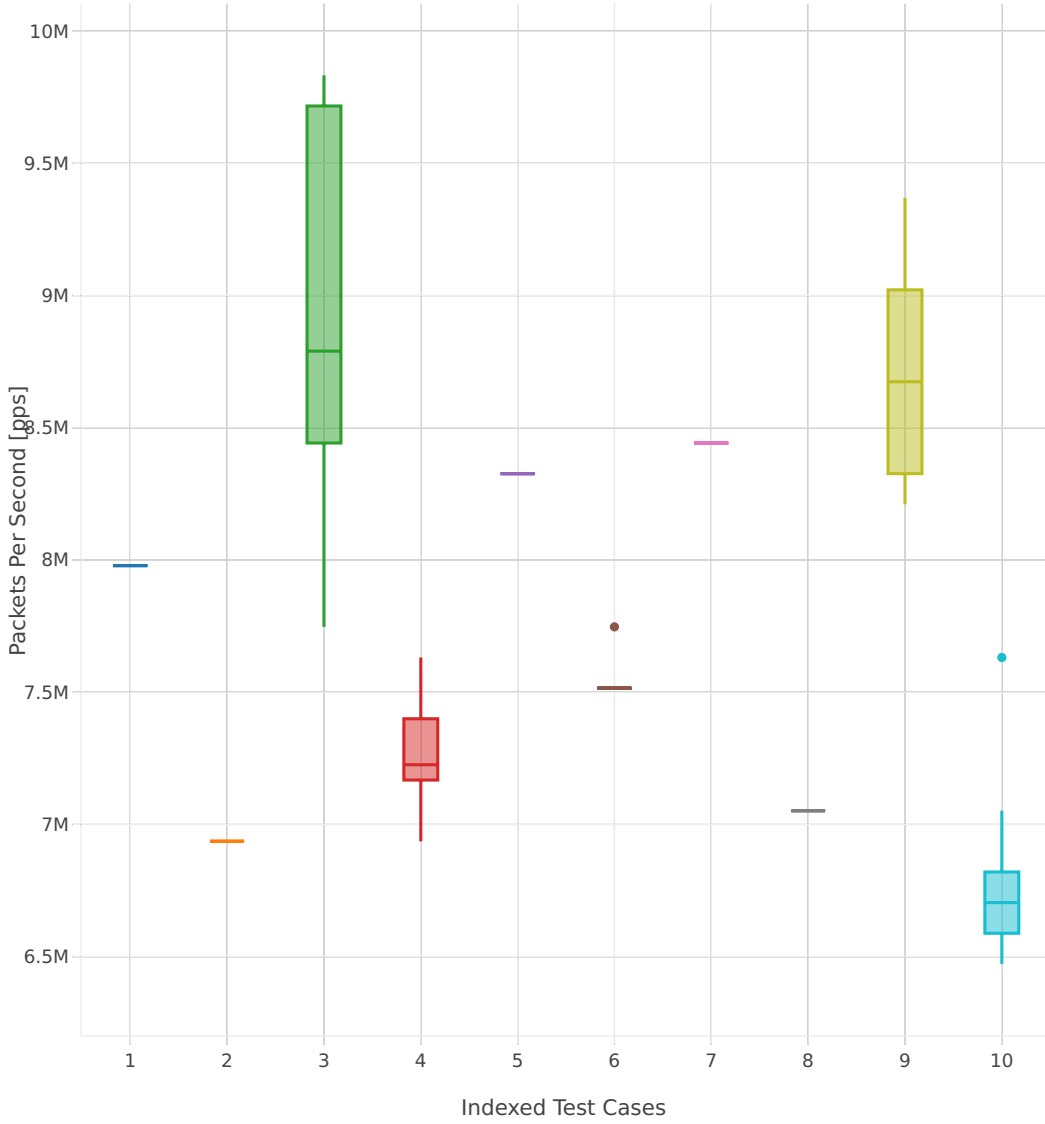

64B-2t2c-(eth|dot1q|dot1ad)-(l2xcbase|l2bdbasemaclrn)-pdrdisc

- 1. 10ge2p1x520-eth-l2bdbasemaclrn-iac10sf-10kflows
- 2. 10ge2p1x520-eth-l2bdbasemaclrn-iac10sl-10kflows
- 3. 10ge2p1x520-eth-l2bdbasemaclrn-iac150sf-10kflows
- 4. 10ge2p1x520-eth-l2bdbasemaclrn-iac150sl-10kflows
- 5. 10ge2p1x520-eth-l2bdbasemaclrn-macip-iac10sl-10kflows
- 6. 10ge2p1x520-eth-l2bdbasemaclrn-macip-iac150sl-10kflows
- 7. 10ge2p1x520-eth-l2bdbasemaclrn-oacl10sf-10kflows
- 8. 10ge2p1x520-eth-l2bdbasemaclrn-oacl10sl-10kflows
- 9. 10ge2p1x520-eth-l2bdbasemaclrn-oacl150sf-10kflows
- 10. 10ge2p1x520-eth-l2bdbasemaclrn-oacl150sl-10kflows