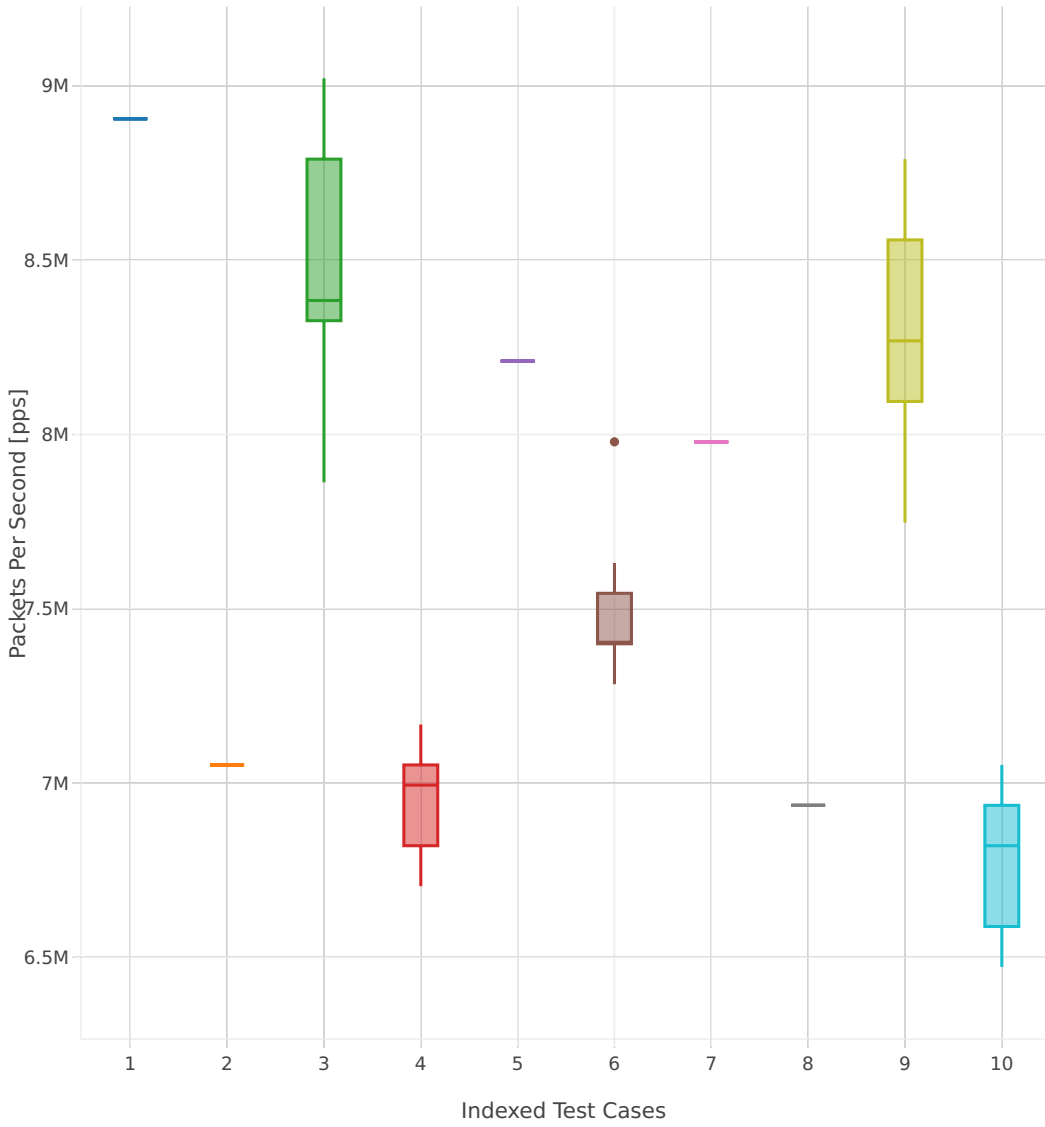

64B-2t2c-(eth|dot1q|dot1ad)-(l2xcbase|l2bdbasemaclrn)-ndrdisc

- 1. 10ge2p1x520-eth-l2bdbasemaclrn-iac10sf-10kflows
- 2. 10ge2p1x520-eth-l2bdbasemaclrn-iac10sl-10kflows
- 3. 10ge2p1x520-eth-l2bdbasemaclrn-iac150sf-10kflows
- 4. 10ge2p1x520-eth-l2bdbasemaclrn-iac150sl-10kflows
- 5. 10ge2p1x520-eth-l2bdbasemaclrn-macip-iac10sl-10kflows
- 6. 10ge2p1x520-eth-l2bdbasemaclrn-macip-iac150sl-10kflows
- 7. 10ge2p1x520-eth-l2bdbasemaclrn-oacl10sf-10kflows
- 8. 10ge2p1x520-eth-l2bdbasemaclrn-oacl10sl-10kflows
- 9. 10ge2p1x520-eth-l2bdbasemaclrn-oacl150sf-10kflows
- 10. 10ge2p1x520-eth-l2bdbasemaclrn-oacl150sl-10kflows