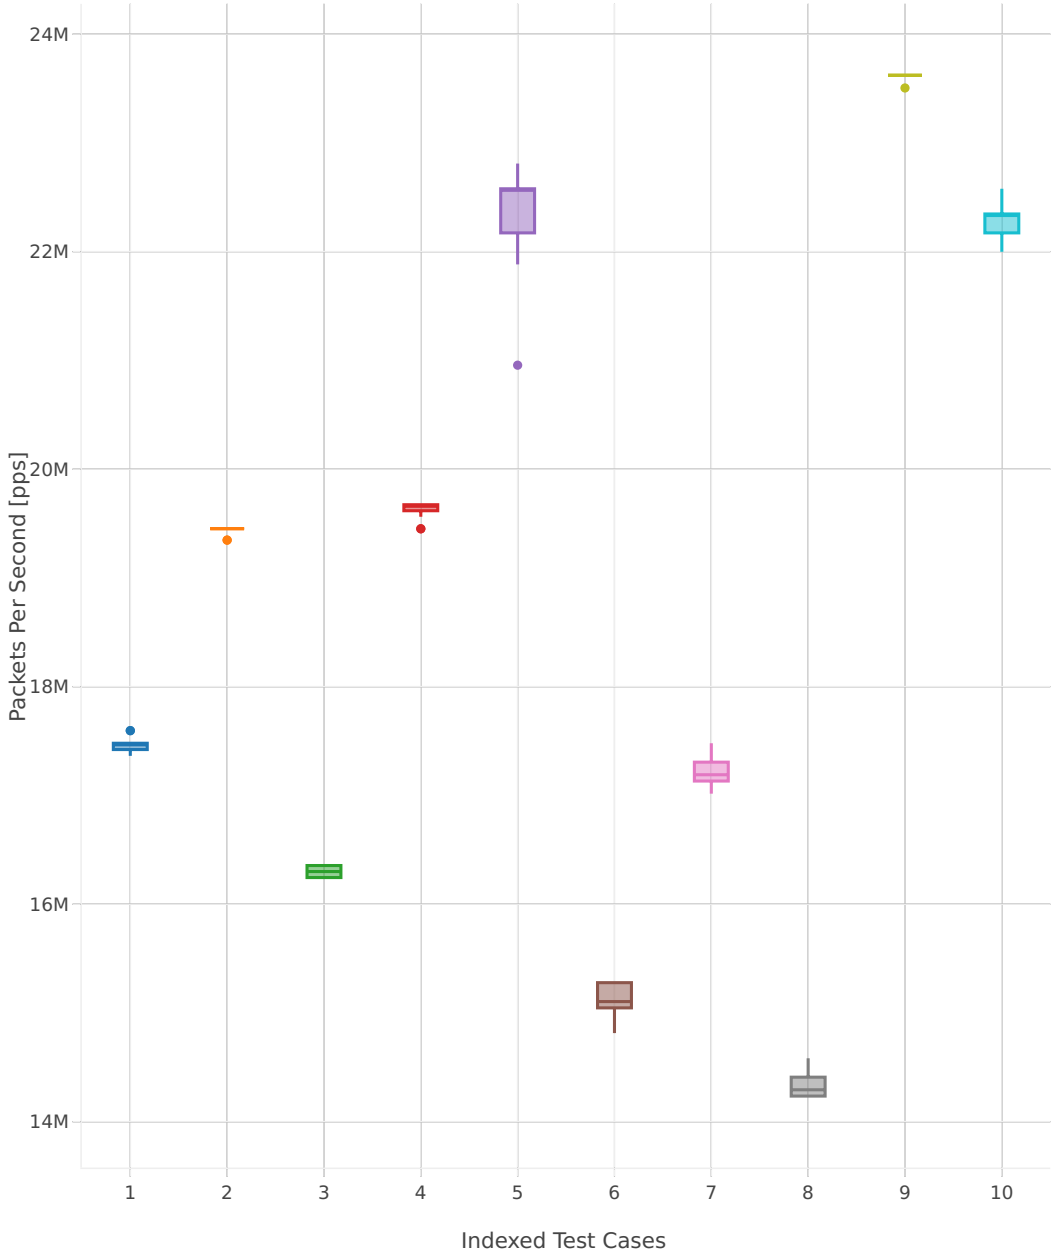

64B-2t2c-(eth|dot1q|dot1ad)-(l2xcbase|l2bdbasemaclrn)-pdrdisc

- 1. 10ge2p1vic1227-eth-l2bdbasemaclrn
- 2. 10ge2p1x520-dot1ad-l2xcbase
- 3. 10ge2p1x520-dot1q-l2bdbasemaclrn
- 4. 10ge2p1x520-dot1q-l2xcbase
- 5. 10ge2p1x520-eth-l2bdbasemaclrn
- 6. 10ge2p1x520-eth-l2bdscale100kmaclrn
- 7. 10ge2p1x520-eth-l2bdscale10kmaclrn
- 8. 10ge2p1x520-eth-l2bdscale1mmaclrn
- 9. 10ge2p1x520-eth-l2xcbase
- 10. 10ge2p1x710-eth-l2bdbasemaclrn