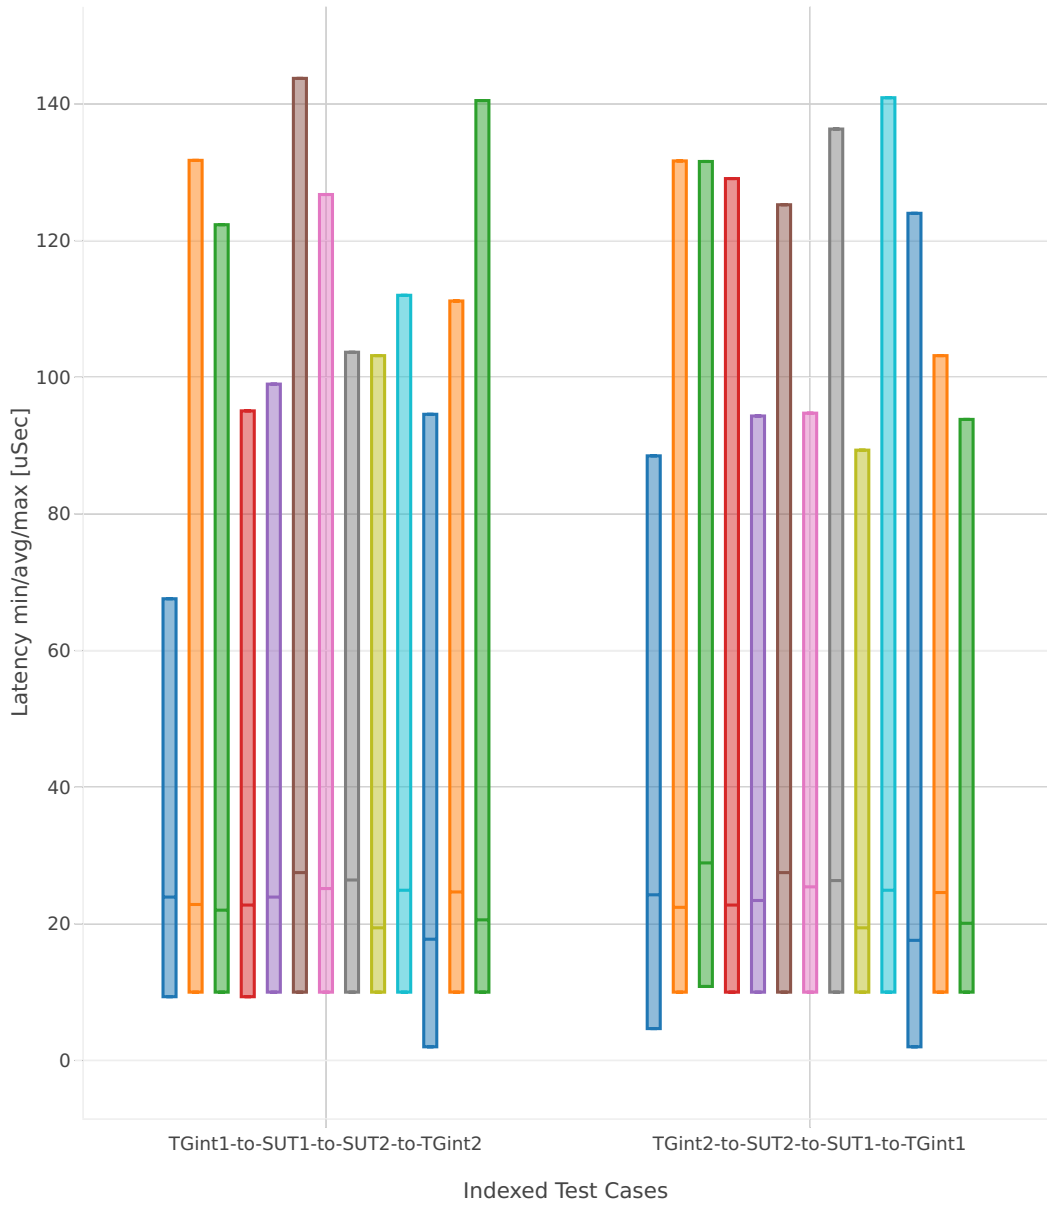

64B-2t2c-(eth|dot1q|dot1ad)-(l2xcbase|l2bdbasemaclrn)-ndrdisc

- 1. 10ge2p1vic1227-eth-l2bdbasemaclrn
- 2. 10ge2p1x520-dot1ad-l2xcbase
- 3. 10ge2p1x520-dot1q-l2bdbasemaclrn
- 4. 10ge2p1x520-dot1q-l2xcbase
- 5. 10ge2p1x520-eth-l2bdbasemaclrn
- 6. 10ge2p1x520-eth-l2bdscale100kmaclrn
- 7. 10ge2p1x520-eth-l2bdscale10kmaclrn
- 8. 10ge2p1x520-eth-l2bdscale1mmaclrn
- 9. 10ge2p1x520-eth-l2xcbase
- 10. 10ge2p1x710-eth-l2bdbasemaclrn
- 11. 40ge2p1vic1385-eth-l2bdbasemaclrn
- 12. 40ge2p1x1710-eth-l2bdbasemaclrn
- 13. 40ge2p1x1710-eth-l2xcbase